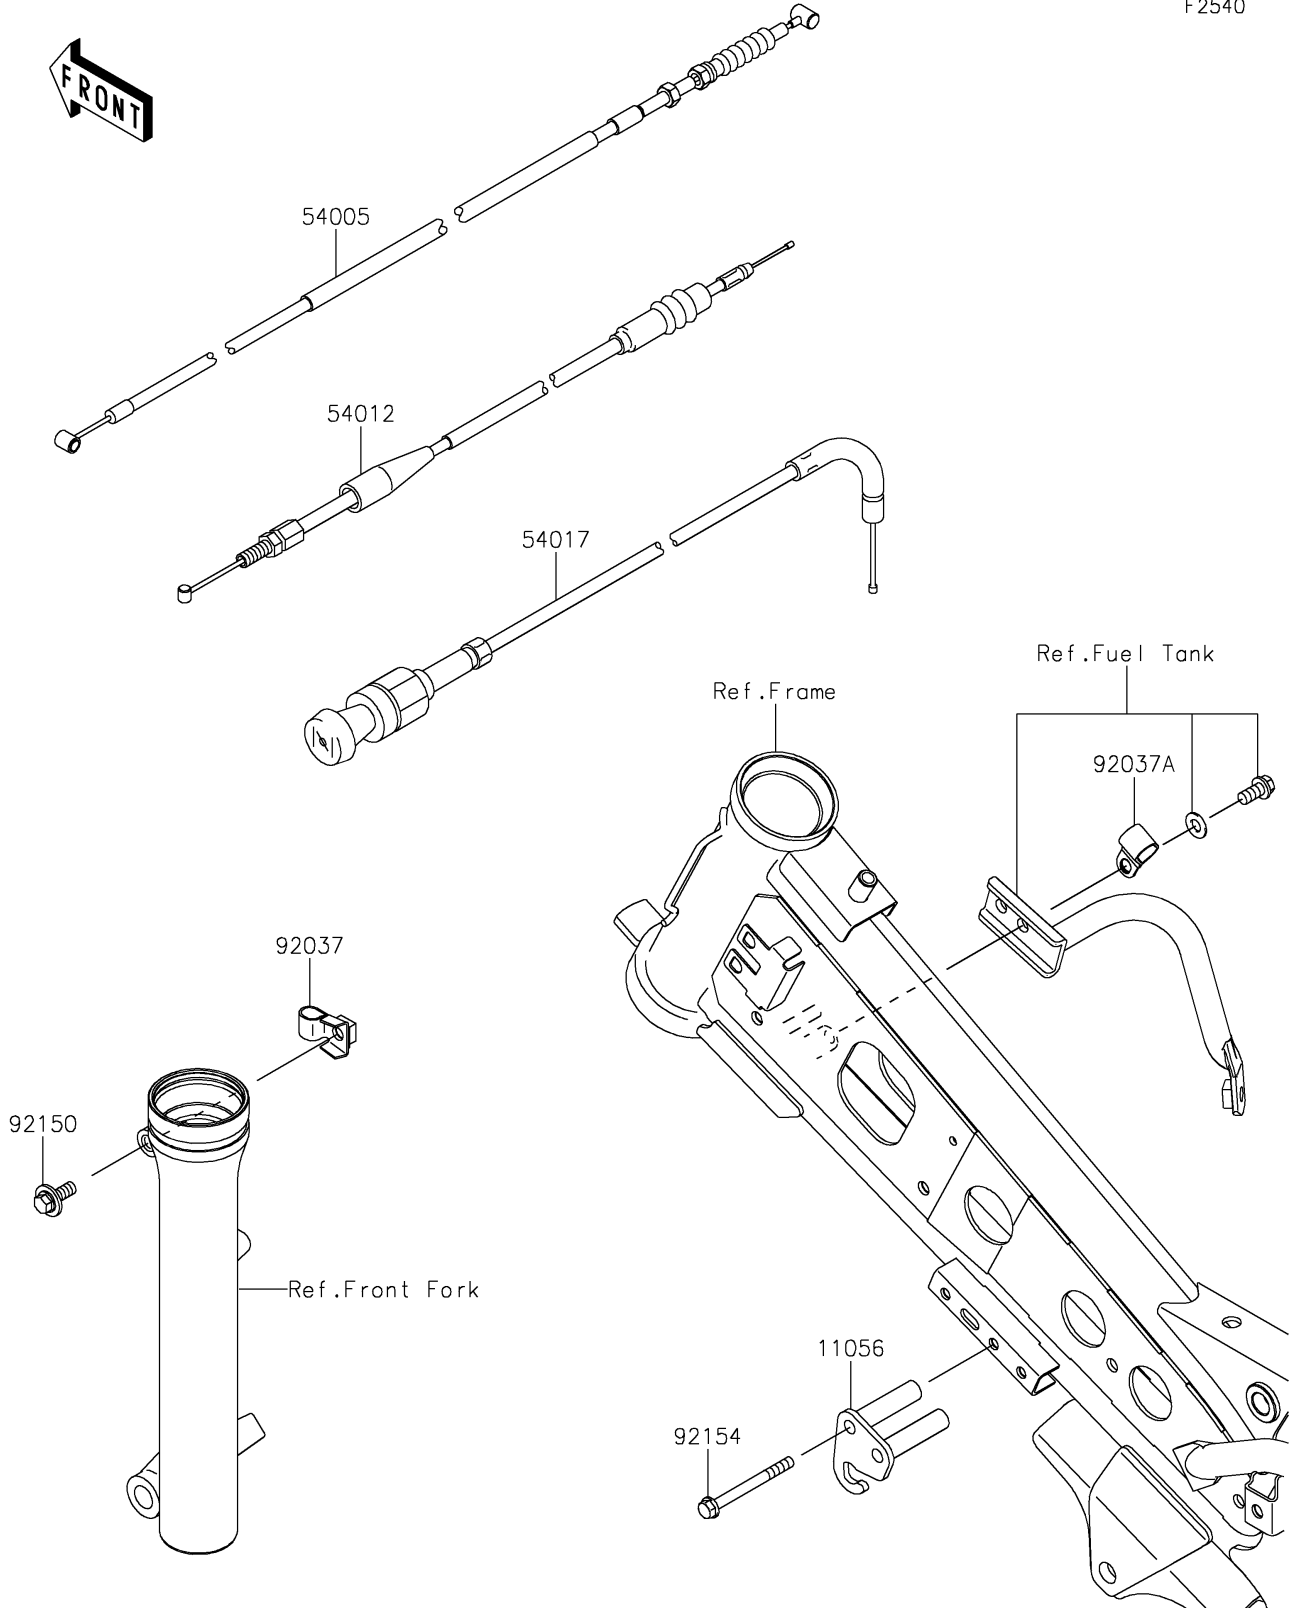

2022 KLX110 PARTS DIAGRAM

Cables

F2540

2022 KLX110 PARTS LIST

Cables

ITEM NAME	PART NUMBER	QUANTITY
BRACKET,CHOKE (Ref # 11056)	11056-0151	1
CABLE-BRAKE (Ref # 54005)	54005-0026	1
CABLE-THROTTLE (Ref # 54012)	54012-0643	1
CABLE-STARTER (Ref # 54017)	54017-1218	1
CLAMP,BRAKE CABLE (Ref # 92037)	92037-1353	1
CLAMP (Ref # 92037A)	92037-1608	1
BOLT,FLANGED,6X16 (Ref # 92150)	92150-1506	1
BOLT,FLANGED,5X53 (Ref # 92154)	92154-0374	2