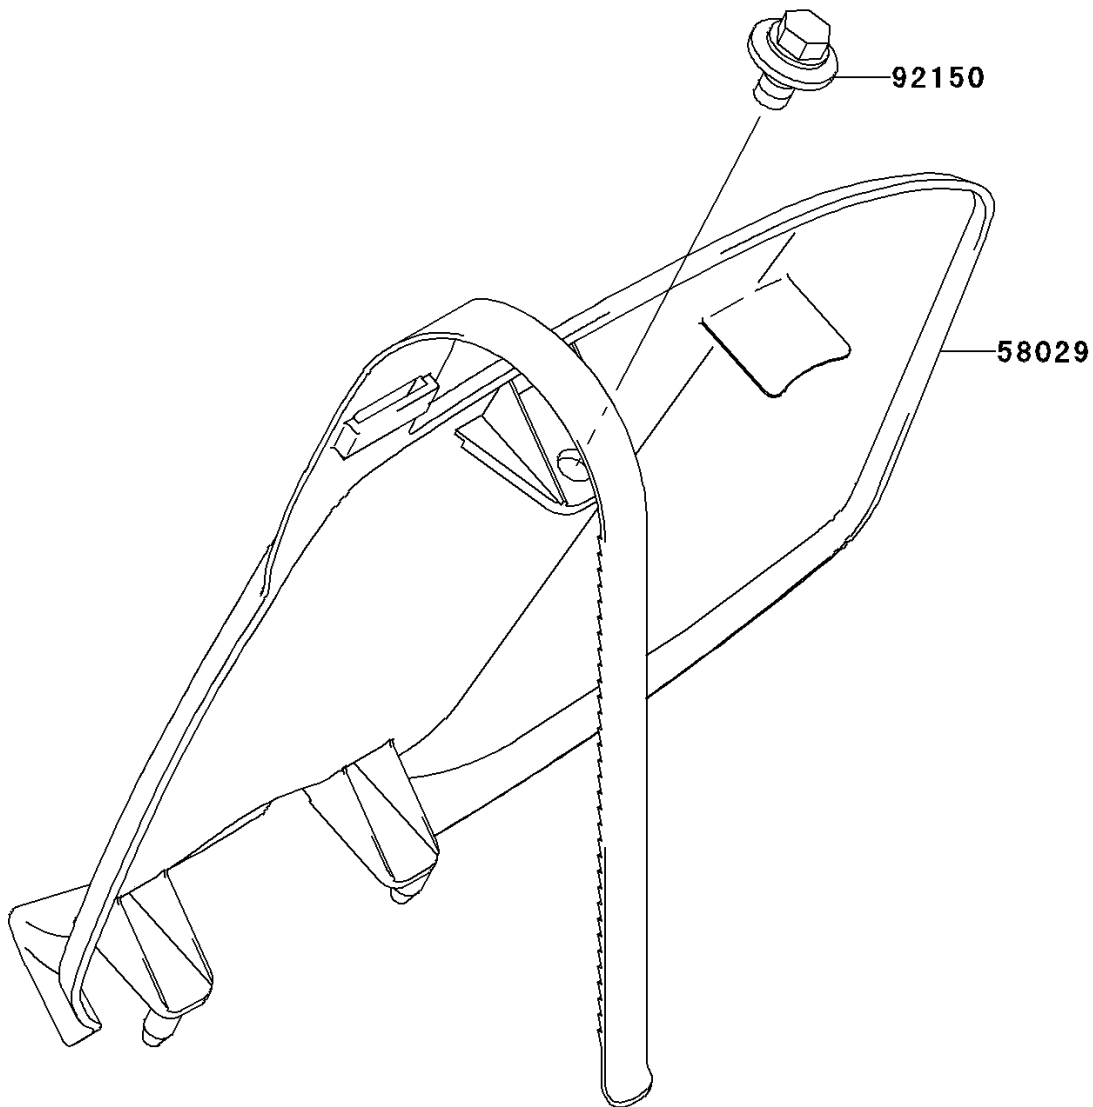

2005 KX250F PARTS DIAGRAM

Accessory

F2910

2005 KX250F PARTS LIST

Accessory

ITEM NAME	PART NUMBER	QUANTITY
PLATE-NUMBER,S.WHITE (Ref # 58029)	58029-0003-266	1
BOLT,6X12 (Ref # 92150)	92150-1435	1