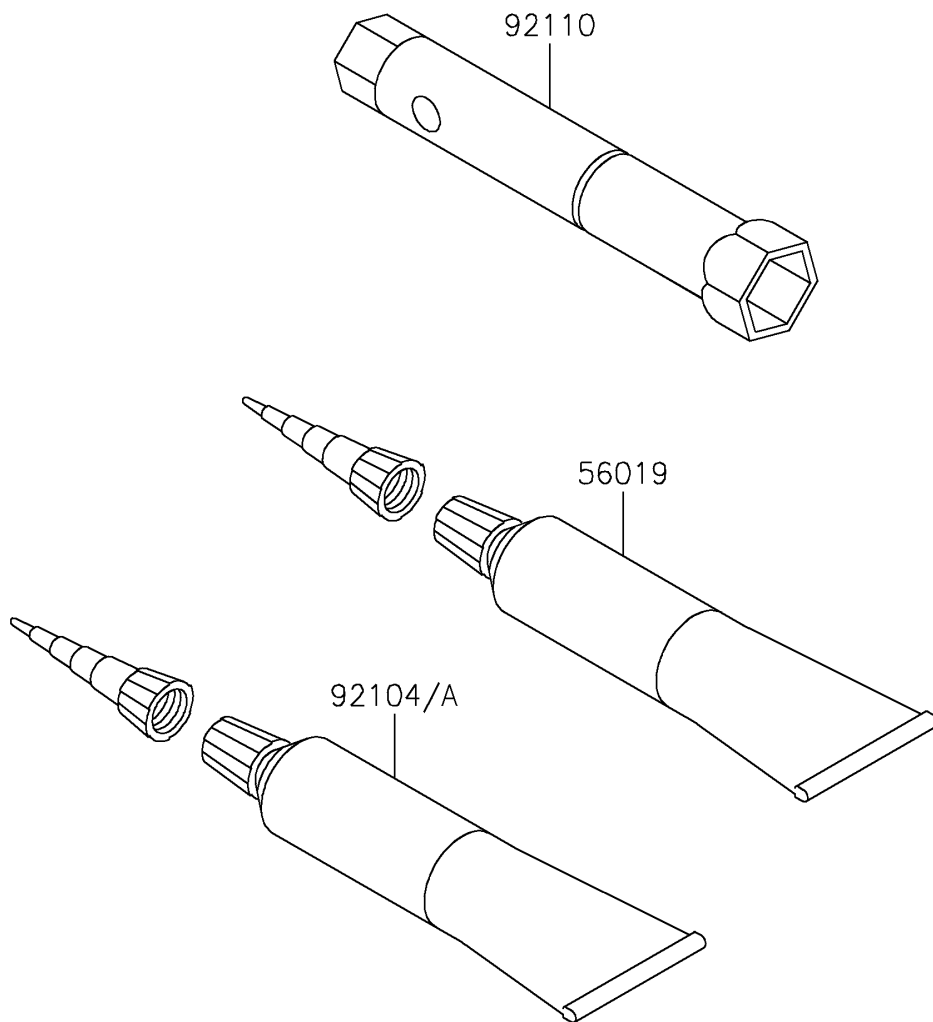

2021 KLX®110R PARTS DIAGRAM

Owner's Tools

F2810

2021 KLX®110R PARTS LIST

Owner's Tools

ITEM NAME	PART NUMBER	QUANTITY
GASKET-LIQUID,TB1211,WHITE (Ref # 56019)	56019-120	1
GASKET-LIQUID,TB1211F,CLEAR (Ref # 92104)	92104-0004	1
GASKET-LIQUID,TB1105,BLACK (Ref # 92104A)	92104-1003	1
TOOL-WRENCH,BOX,16MM (Ref # 92110)	92110-1206	1