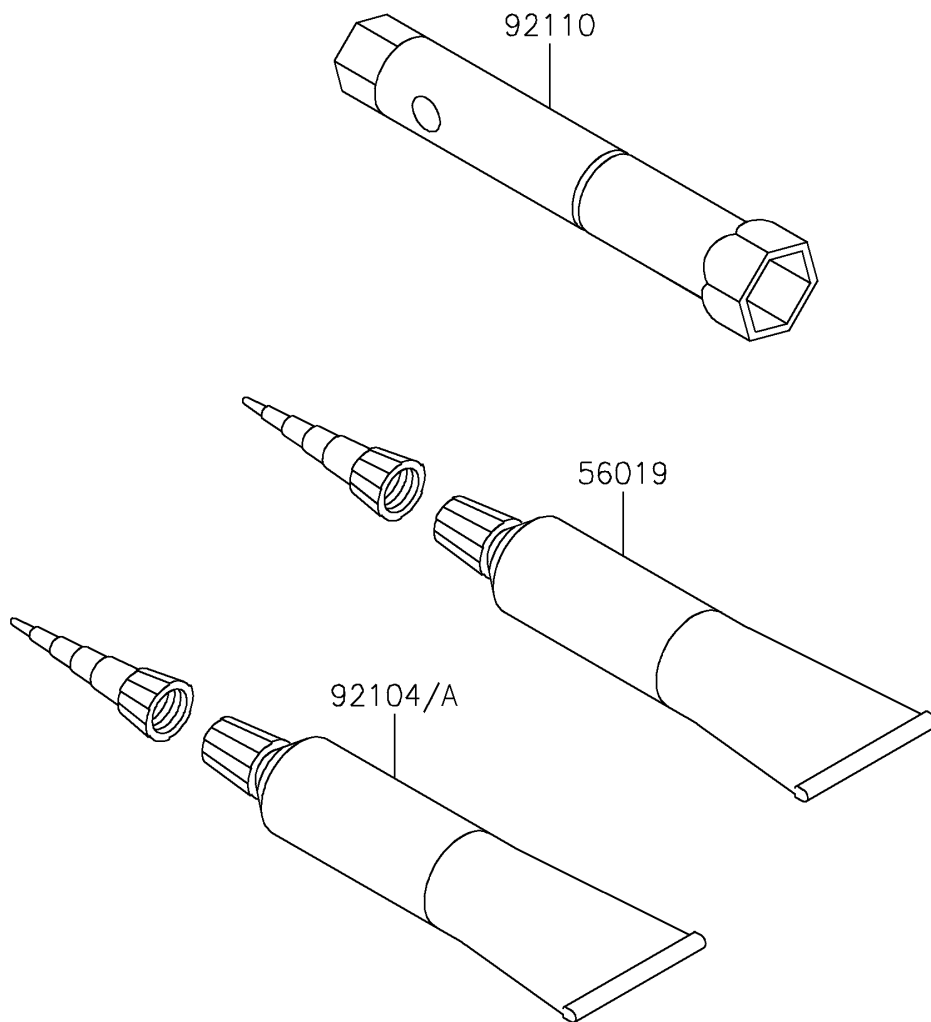

# 2022 KLX110 PARTS DIAGRAM

Owner's Tools

F2810

## 2022 KLX110 PARTS LIST

### Owner's Tools

| ITEM NAME                                 | PART NUMBER | QUANTITY |
|---|-------------|----------|
| GASKET-LIQUID,TB1211,WHITE (Ref # 56019)  | 56019-120   | 1        |
| GASKET-LIQUID,TB1211F,CLEAR (Ref # 92104) | 92104-0004  | 1        |
| GASKET-LIQUID,TB1105,BLACK (Ref # 92104A) | 92104-1003  | 1        |
| TOOL-WRENCH,BOX,16MM (Ref # 92110)        | 92110-1206  | 1        |