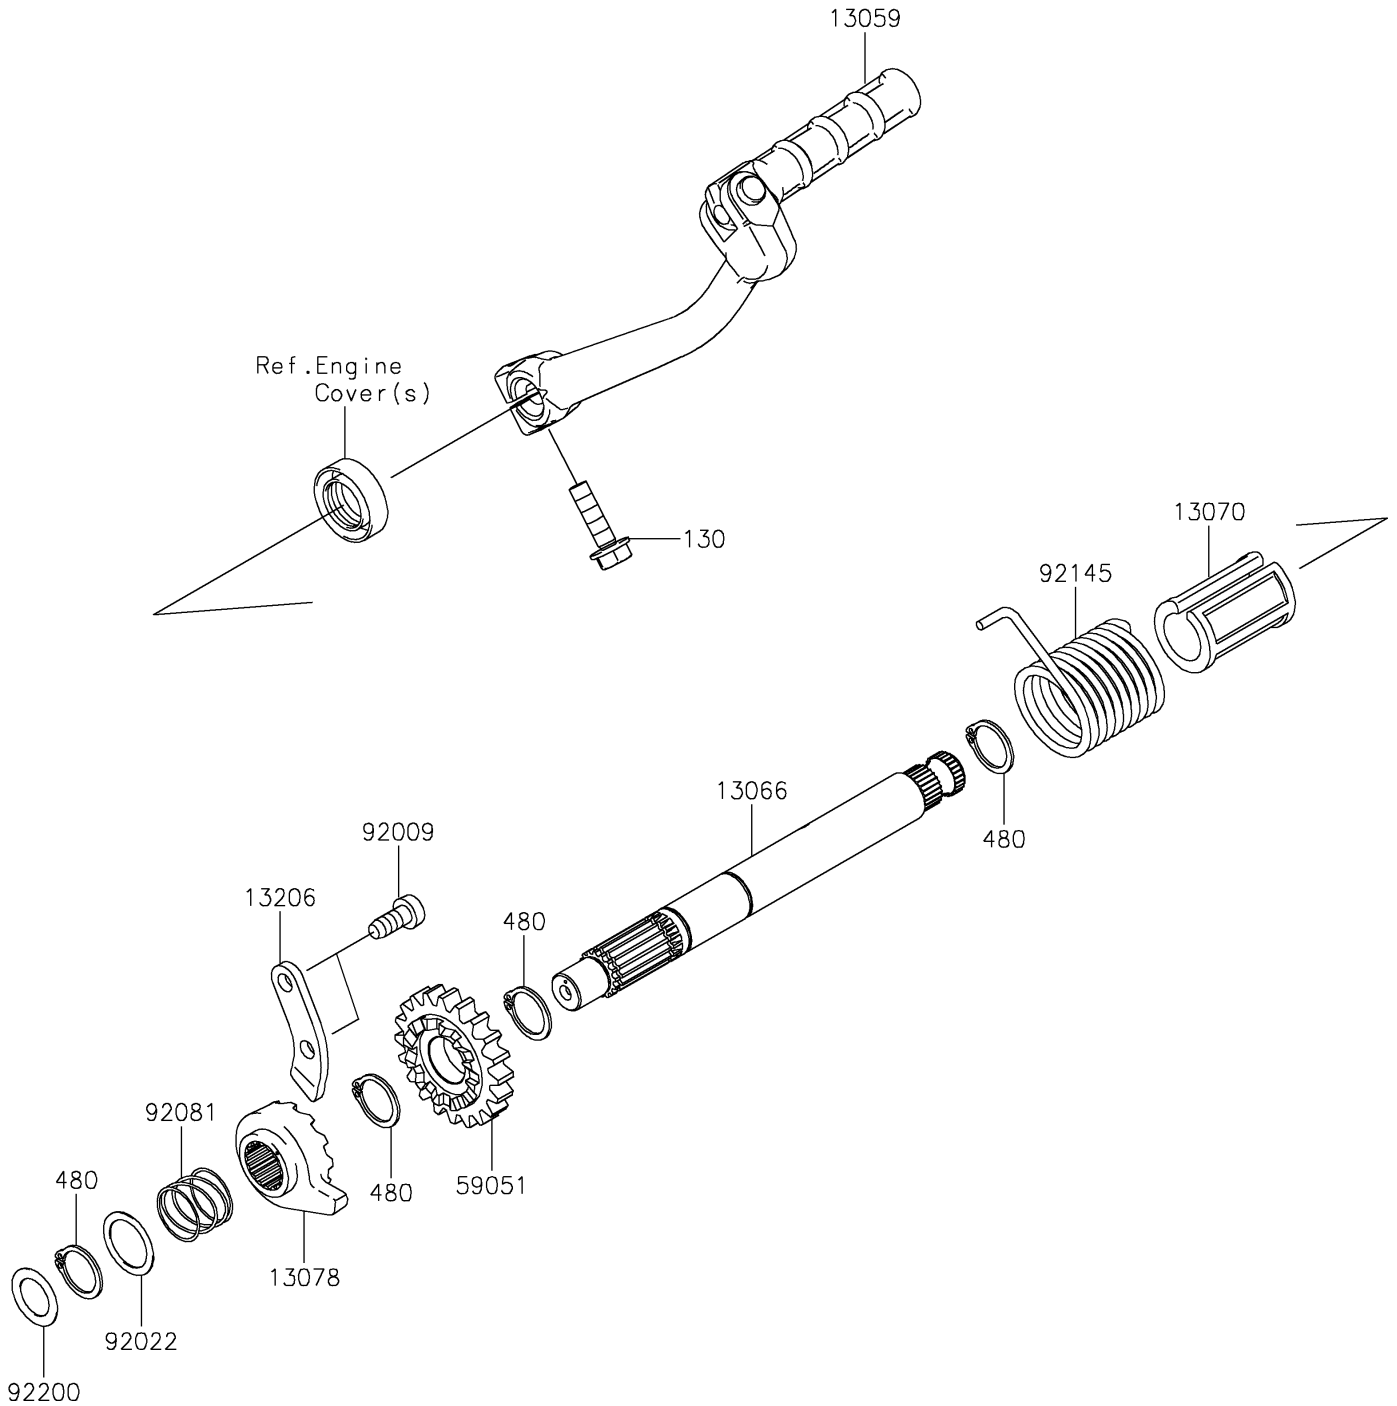

2022 KLX110L PARTS DIAGRAM

Kickstarter Mechanism

E1340

2022 KLX110L PARTS LIST

Kickstarter Mechanism

ITEM NAME	PART NUMBER	QUANTITY
LEVER-KICK (Ref # 13059)	13059-0046	1
SHAFT-KICK (Ref # 13066)	13066-0062	1
GUIDE,KICK SHAFT (Ref # 13070)	13070-1035	1
RATCHET (Ref # 13078)	13078-0557	1
GUIDE-KICK (Ref # 13206)	13206-1006	1
GEAR-SPUR (Ref # 59051)	59051-0715	1
SCREW,TAPPING (Ref # 92009)	92009-1104	2
WASHER,16.8X22X0.5 (Ref # 92022)	92022-315	1
SPRING,RATCHET (Ref # 92081)	92081-122	1
SPRING,KICK STARTER (Ref # 92145)	92145-0626	1
WASHER,13.2X20X0.5 (Ref # 92200)	92200-0571	1
BOLT-FLANGED,6X22 (Ref # 130)	130CA0622	1
CIRCLIP-TYPE-C,16MM (Ref # 480)	480J1600	4