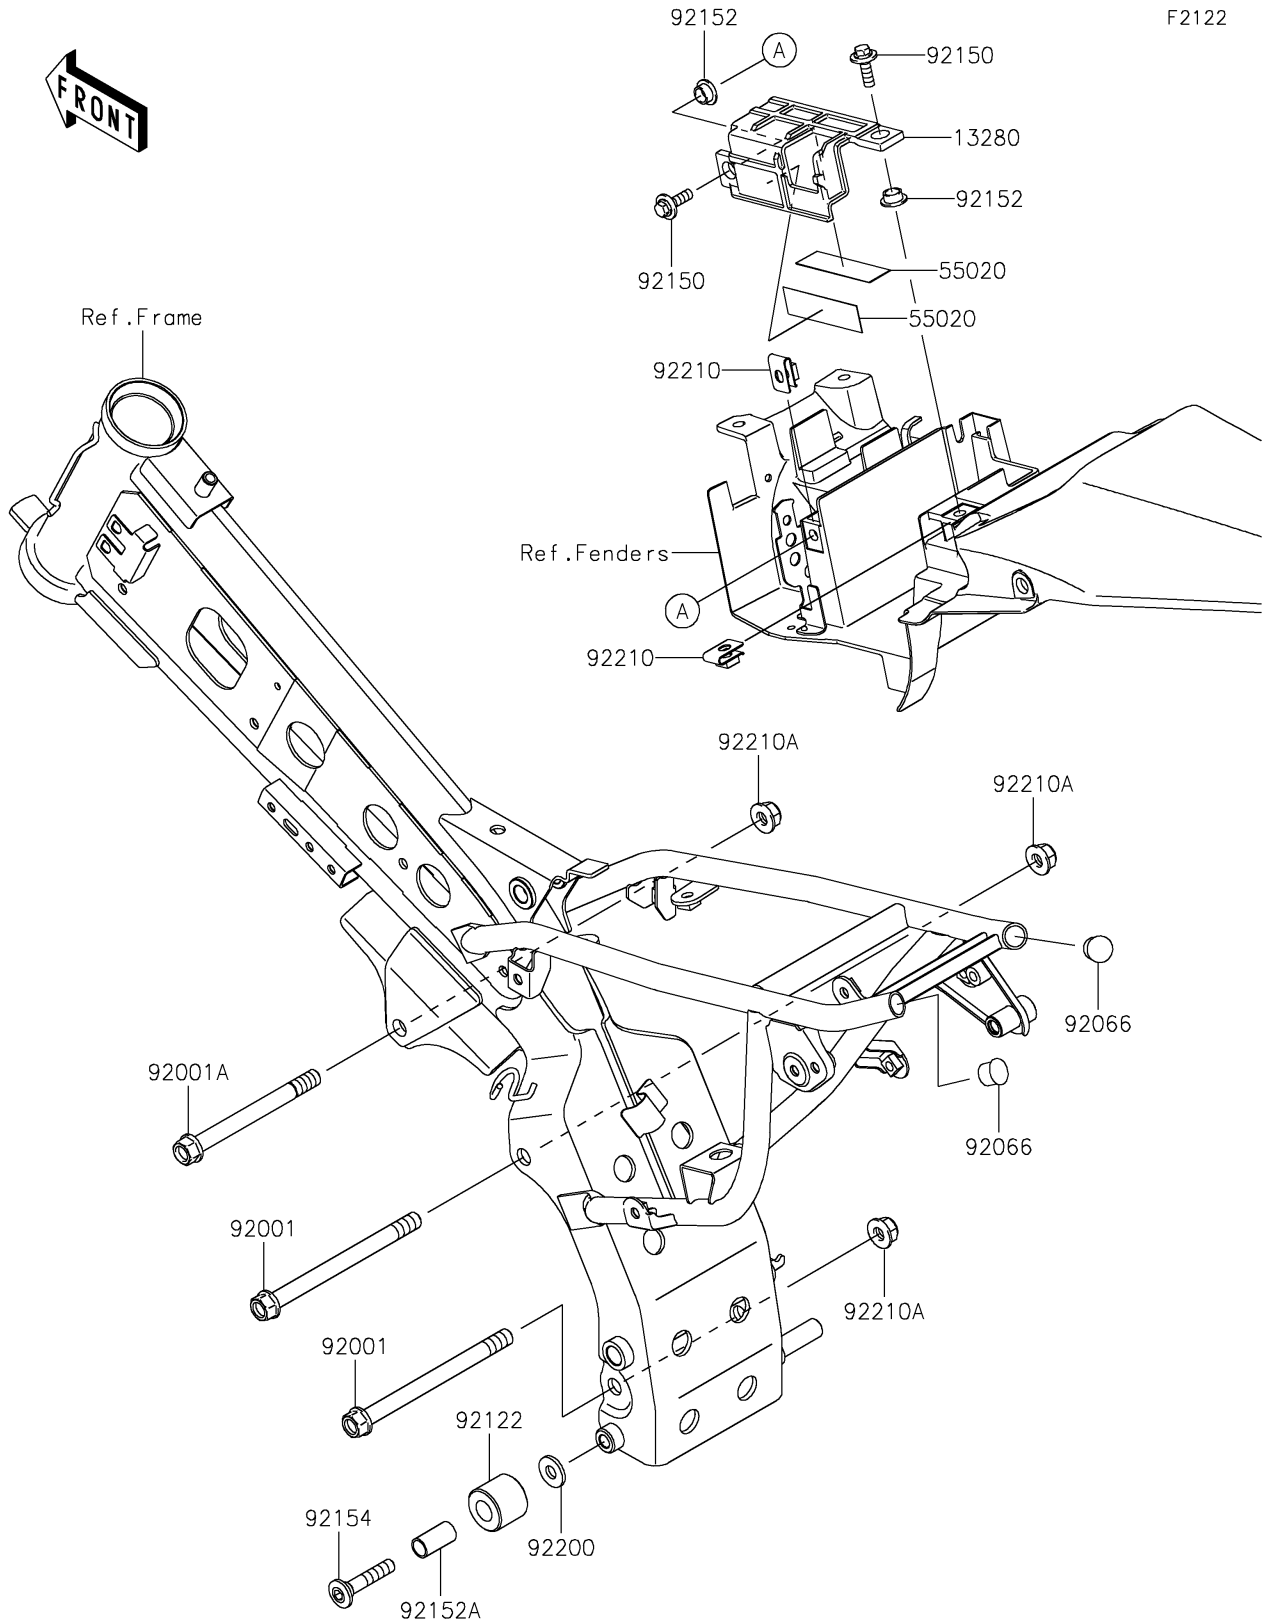

# 2021 KLX®110R L PARTS DIAGRAM

## Engine Mount

## 2021 KLX®110R L PARTS LIST

### Engine Mount

ITEM NAME	PART NUMBER	QUANTITY
HOLDER,BATTERY (Ref # 13280)	13280-0384	1
GUARD (Ref # 55020)	55020-0527	2
BOLT,FLANGED,10X125 (Ref # 92001)	92001-1720	2
BOLT,FLANGED,10X105,BLACK (Ref # 92001A)	92001-1751	1
PLUG (Ref # 92066)	92066-1081	2
ROLLER,CHAIN GUIDE (Ref # 92122)	92122-0023	1
BOLT,FLANGED,6X20 (Ref # 92150)	92150-1339	2
COLLAR (Ref # 92152)	92152-0789	2
COLLAR,10.3X12.7X25 (Ref # 92152A)	92152-0831	1
BOLT,SOCKET,8X42 (Ref # 92154)	92154-0309	1
WASHER,8.5X20X2.3 (Ref # 92200)	92200-1055	1
NUT,6MM (Ref # 92210)	92210-0218	2
NUT,LOCK,FLANGED,10MM (Ref # 92210A)	92210-1081	3