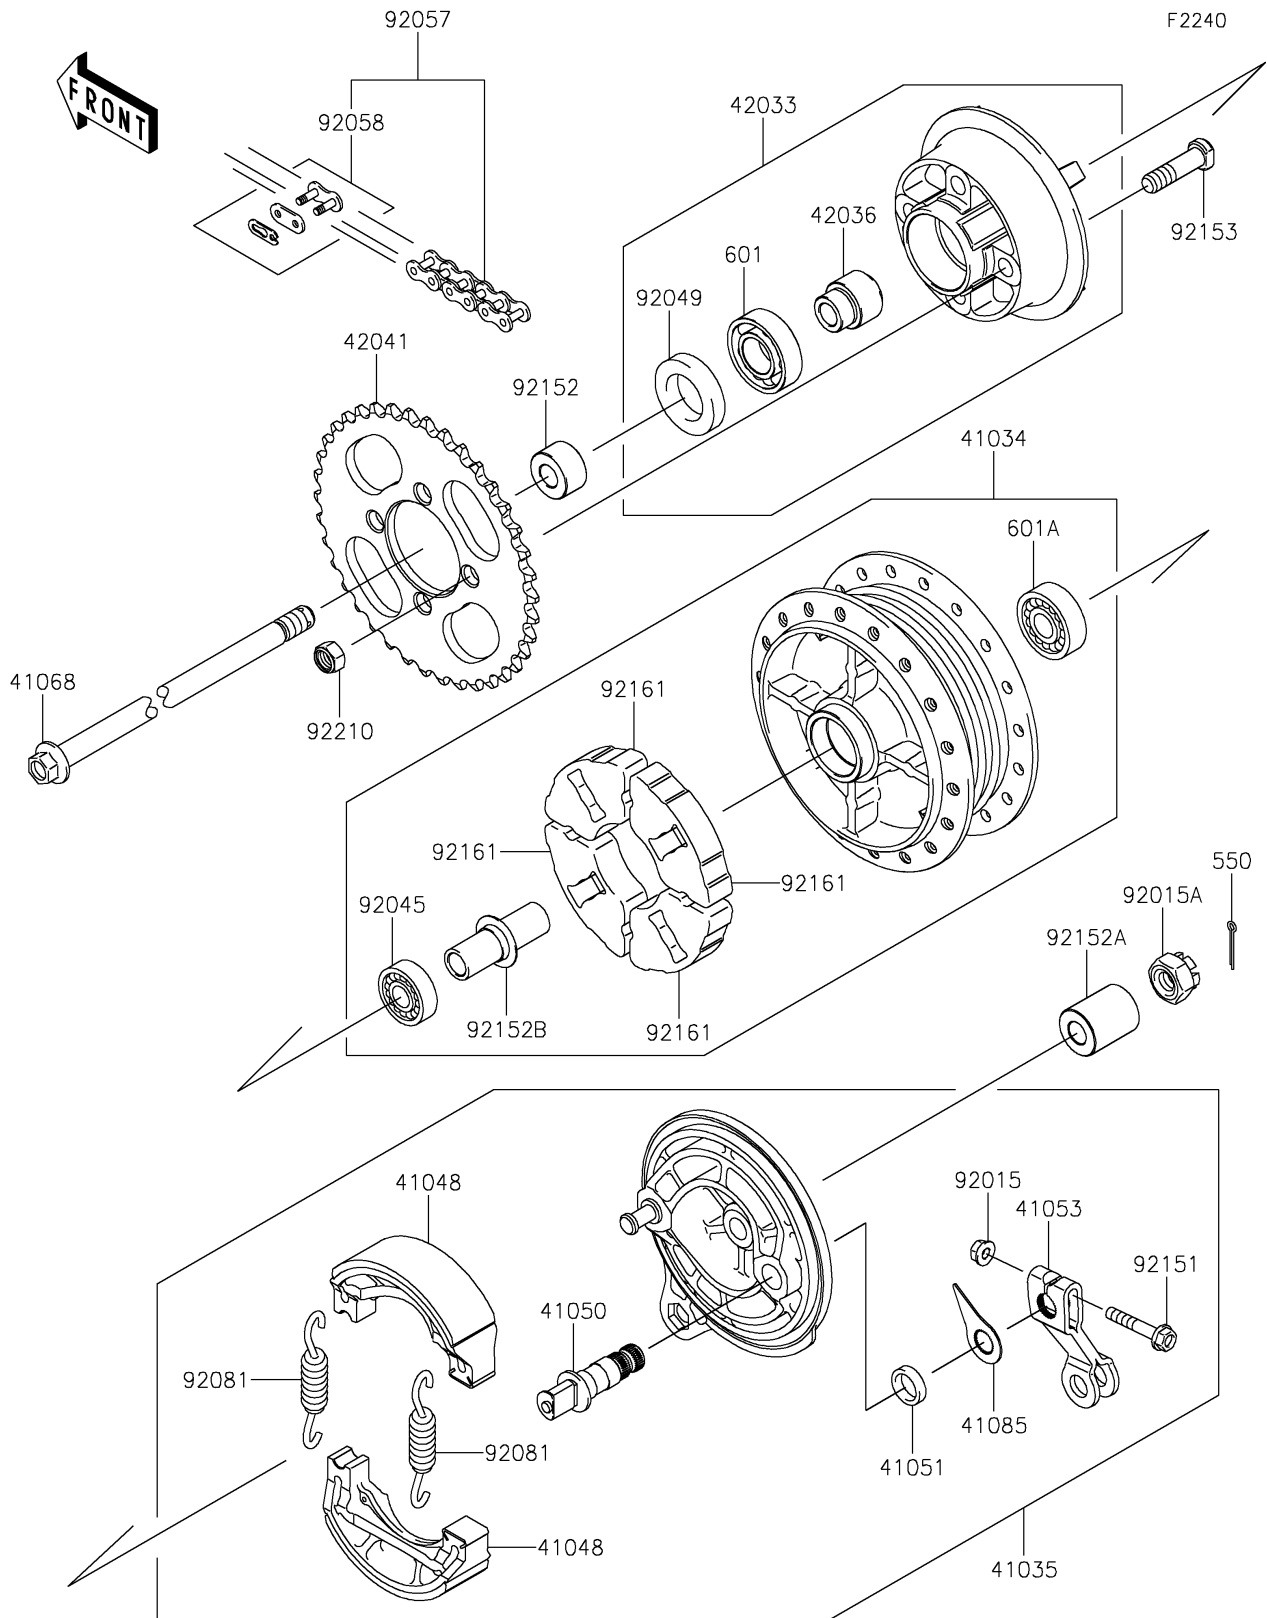

2022 KLX110L PARTS DIAGRAM

Rear Hub

2022 KLX110L PARTS LIST

Rear Hub

ITEM NAME	PART NUMBER	QUANTITY
DRUM-ASSY,REAR BRAKE (Ref # 41034)	41034-0010	1
PANEL-ASSY-BRAKE,RR (Ref # 41035)	41035-0084	1
SHOE-BRAKE (Ref # 41048)	41048-1141	2
CAM-BRAKE (Ref # 41050)	41050-1082	1
SEAL,BRAKE CAM (Ref # 41051)	41051-001	1
LEVER-BRAKE CAM (Ref # 41053)	41053-0021	1
AXLE,RR (Ref # 41068)	41068-0016	1
INDICATOR (Ref # 41085)	41085-1085	1
COUPLING-ASSY,RR HUB (Ref # 42033)	42033-1223	1
SLEEVE,RR HUB COUPLING,L=29 (Ref # 42036)	42036-1292	1
SPROCKET-HUB,38T (Ref # 42041)	42041-0082	1
NUT,FLANGED,6MM (Ref # 92015)	92015-1367	1
NUT,CASTLE,12MM (Ref # 92015A)	92015-1870	1
BEARING-BALL,6201ZC3/5C (Ref # 92045)	92045-1308	1
SEAL-OIL,SC26X42X8 (Ref # 92049)	92049-1490	1
CHAIN,DRIVE,DID420DXX90L (Ref # 92057)	92057-0183	1
JOINT-CHAIN,DRIVE (Ref # 92058)	92058-0006	1
SPRING,BRAKE SHOE (Ref # 92081)	92081-1766	2
BOLT,FLANGED,6X34 (Ref # 92151)	92151-1209	1
COLLAR,RR AXLE,LH,L=14.8 (Ref # 92152)	92152-1405	1
COLLAR,RR AXLE,RH,L=32 (Ref # 92152A)	92152-1406	1
COLLAR,REAR BRAKE DRUM,L=58 (Ref # 92152B)	92152-1409	1
BOLT,10X36 (Ref # 92153)	92153-1120	4
DAMPER,RR HUB SHOCK (Ref # 92161)	92161-0084	4
NUT,LOCK,10MM (Ref # 92210)	92210-1351	4
PIN-COTTER,2.5X30 (Ref # 550)	550S2530	1
BEARING-BALL,#6004UG (Ref # 601)	601B6004UG	1
BEARING-BALL,#6301UG (Ref # 601A)	601B6301UG	1