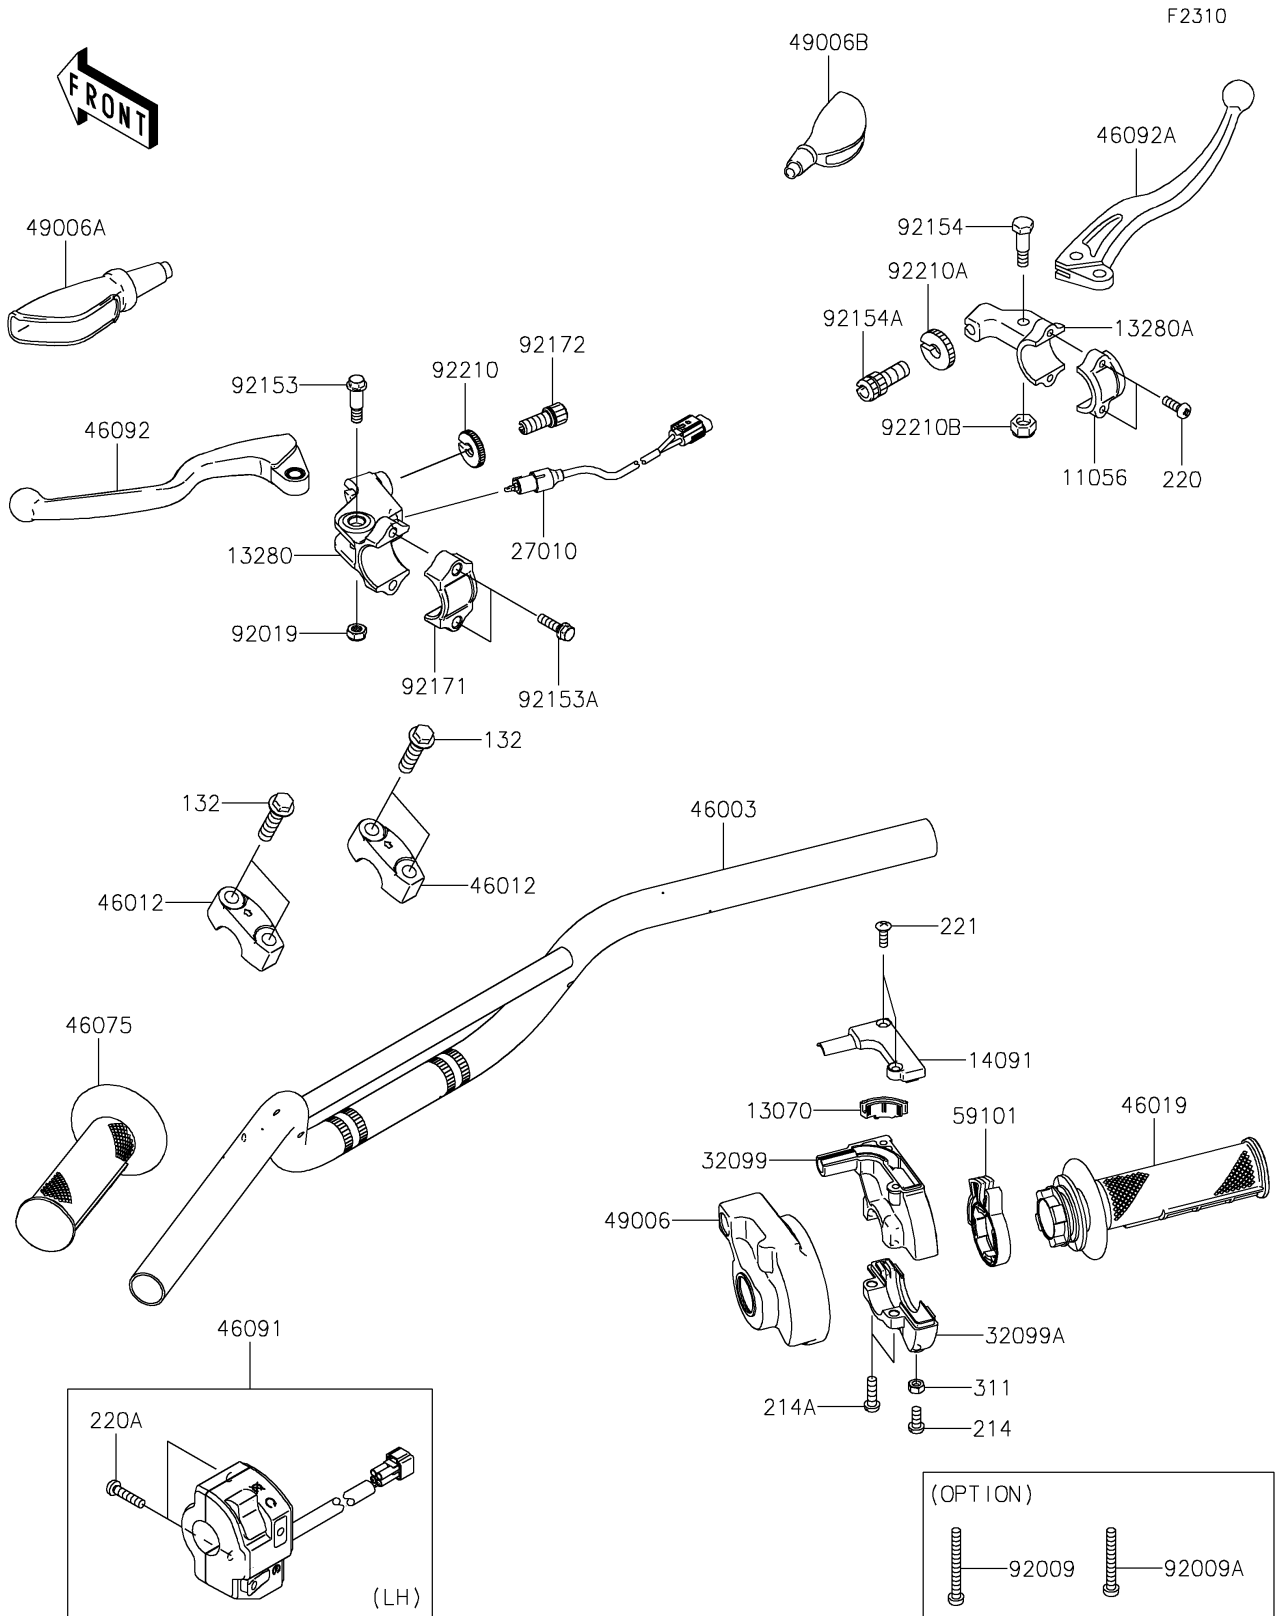

# 2022 KLX110L PARTS DIAGRAM

## 2022 KLX110L PARTS LIST

### Handlebar

ITEM NAME	PART NUMBER	QUANTITY
BRACKET,LEVER HOLDER (Ref # 11056)	11056-0150	1
GUIDE,THROTTLE (Ref # 13070)	13070-0083	1
HOLDER,CLUTCH LEVER (Ref # 13280)	13280-0256	1
HOLDER,BRAKE LEVER (Ref # 13280A)	13280-0362	1
COVER,THROTTLE CASE,UPP (Ref # 14091)	14091-0873	1
SWITCH,CLUTCH (Ref # 27010)	27010-0109	1
CASE,THROTTLE,UPP (Ref # 32099)	32099-0037	1
CASE,THROTTLE,LWR (Ref # 32099A)	32099-0045	1
HANDLE,P.SILVER (Ref # 46003)	46003-0175-458	1
HOLDER-HANDLE,UPP,P.SILVER (Ref # 46012)	46012-0101-458	2
GRIP-ASSY,THROTTLE (Ref # 46019)	46019-0023	1
GRIP,LH (Ref # 46075)	46075-0072	1
HOUSING-ASSY-CONTROL,LH (Ref # 46091)	46091-0226	1
LEVER-GRIP,CLUTCH (Ref # 46092)	46092-0026	1
LEVER-GRIP,BRAKE (Ref # 46092A)	46092-0037	1
BOOT,THROTTLE CASE (Ref # 49006)	49006-0075	1
BOOT,LEVER HOLDER (Ref # 49006A)	49006-0080	1
BOOT,LEVER HOLDER (Ref # 49006B)	49006-1017	1
REEL,THROTTLE (Ref # 59101)	59101-0005	1
SCREW,5X47 (Ref # 92009)	92009-1989	1
SCREW,5X42 (Ref # 92009A)	92009-1998	1
NUT,LOCK,6MM (Ref # 92019)	92019-008	1
BOLT,6MM (Ref # 92153)	92153-1897	1
BOLT,5X20 (Ref # 92153A)	92153-1898	2
BOLT,LEVER SET (Ref # 92154)	92154-0329	1
BOLT,CABLE ADJUSTER (Ref # 92154A)	92154-0330	1
CLAMP,LEVER HOLDER (Ref # 92171)	92171-1671	1
SCREW,CABLE ADJUST,8MM (Ref # 92172)	92172-0330	1
NUT,CABLE ADJUST (Ref # 92210)	92210-0411	1

### Handlebar

ITEM NAME	PART NUMBER	QUANTITY
NUT (Ref # 92210A)	92210-0593	1
NUT,LOCK,6MM (Ref # 92210B)	92210-0594	1
BOLT-FLANGED-SMALL,8X30 (Ref # 132)	132BA0830	4
SCREW-PAN+-,5X12 (Ref # 214)	214AB0512	1
SCREW-PAN+-,5X18 (Ref # 214A)	214AB0518	2
SCREW-PAN-CROS,5X14 (Ref # 220)	220AA0514	2
SCREW-PAN-CROS,5X22 (Ref # 220A)	220AB0522	2
SCREW-CSK-CROS,4X12 (Ref # 221)	221AB0412	2
NUT-HEX,5MM (Ref # 311)	311AB0500	1