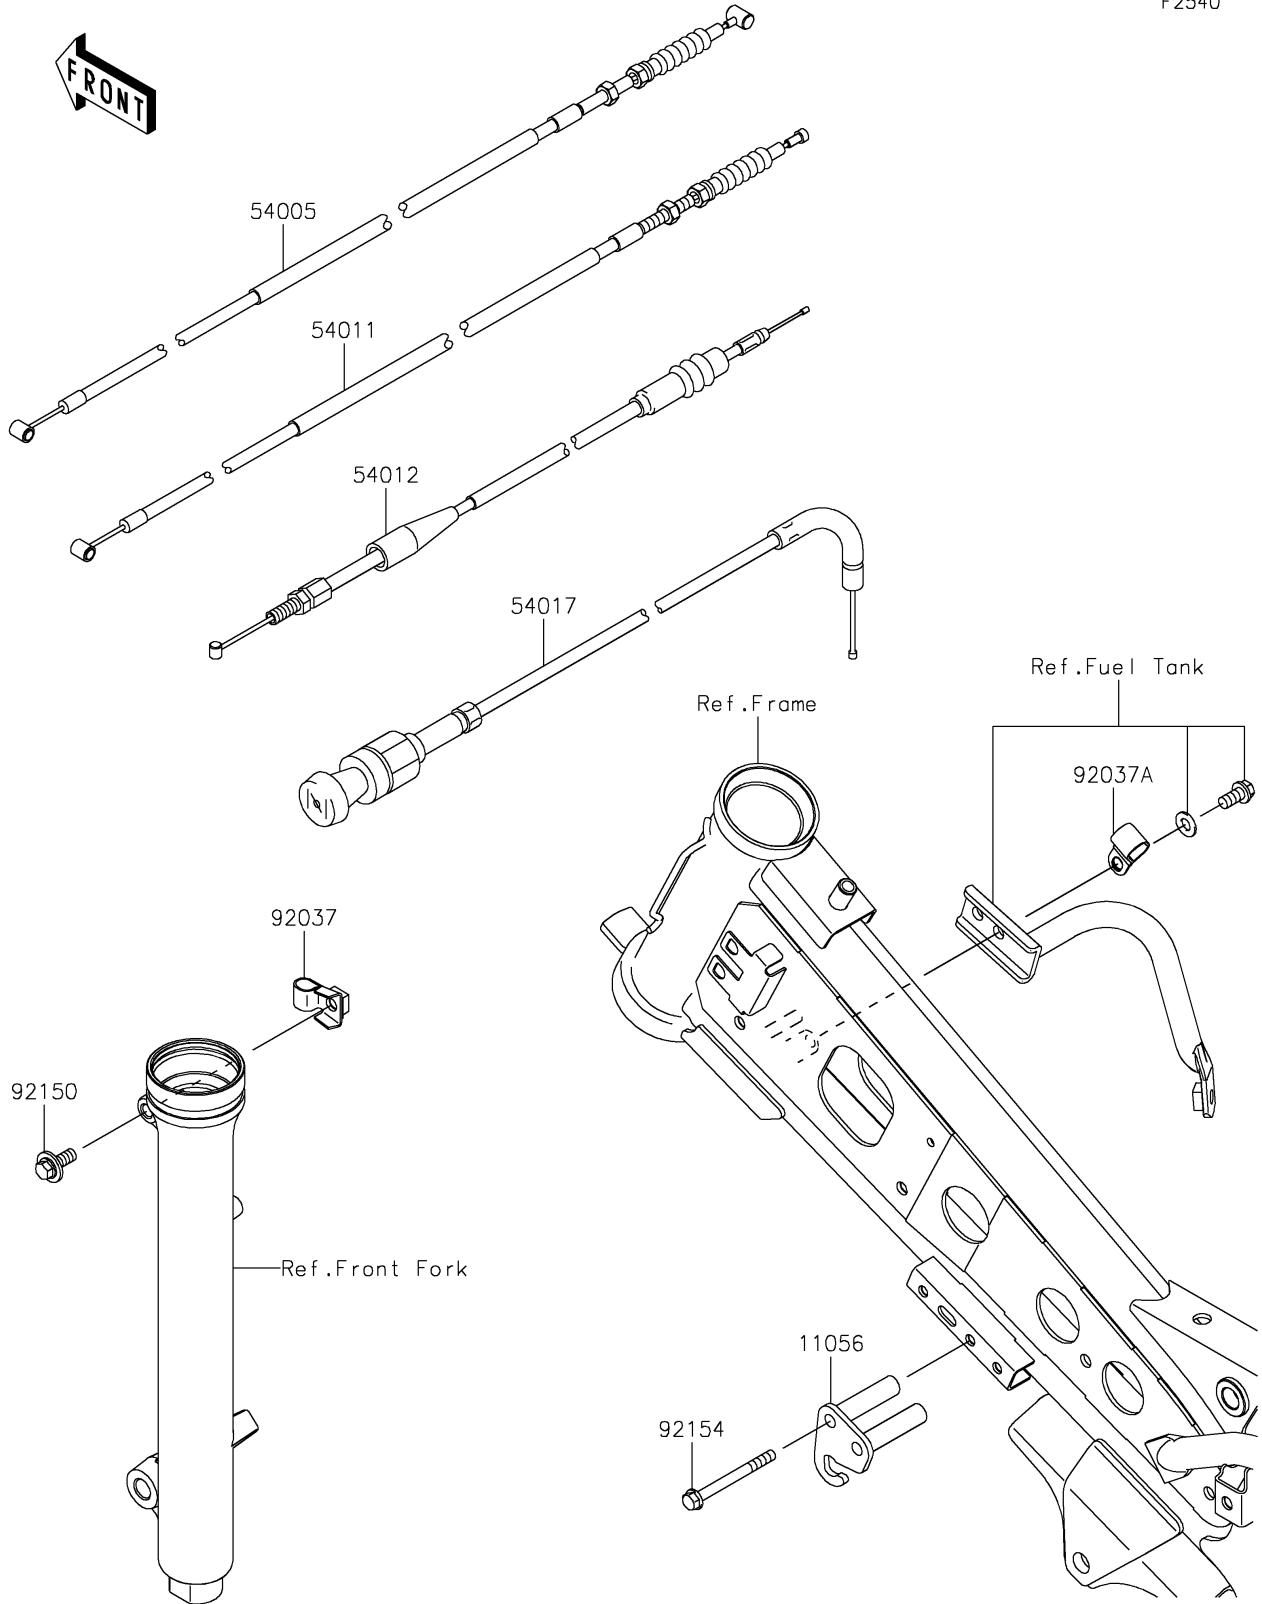

2021 KLX®110R L PARTS DIAGRAM

Cables

F2540

2021 KLX®110R L PARTS LIST

Cables

ITEM NAME	PART NUMBER	QUANTITY
BRACKET,CHOKE (Ref # 11056)	11056-0151	1
CABLE-BRAKE (Ref # 54005)	54005-0027	1
CABLE-CLUTCH (Ref # 54011)	54011-0103	1
CABLE-THROTTLE (Ref # 54012)	54012-0643	1
CABLE-STARTER (Ref # 54017)	54017-1218	1
CLAMP,BRAKE CABLE (Ref # 92037)	92037-1353	1
CLAMP (Ref # 92037A)	92037-1608	1
BOLT,FLANGED,6X16 (Ref # 92150)	92150-1506	1
BOLT,FLANGED,5X53 (Ref # 92154)	92154-0374	2