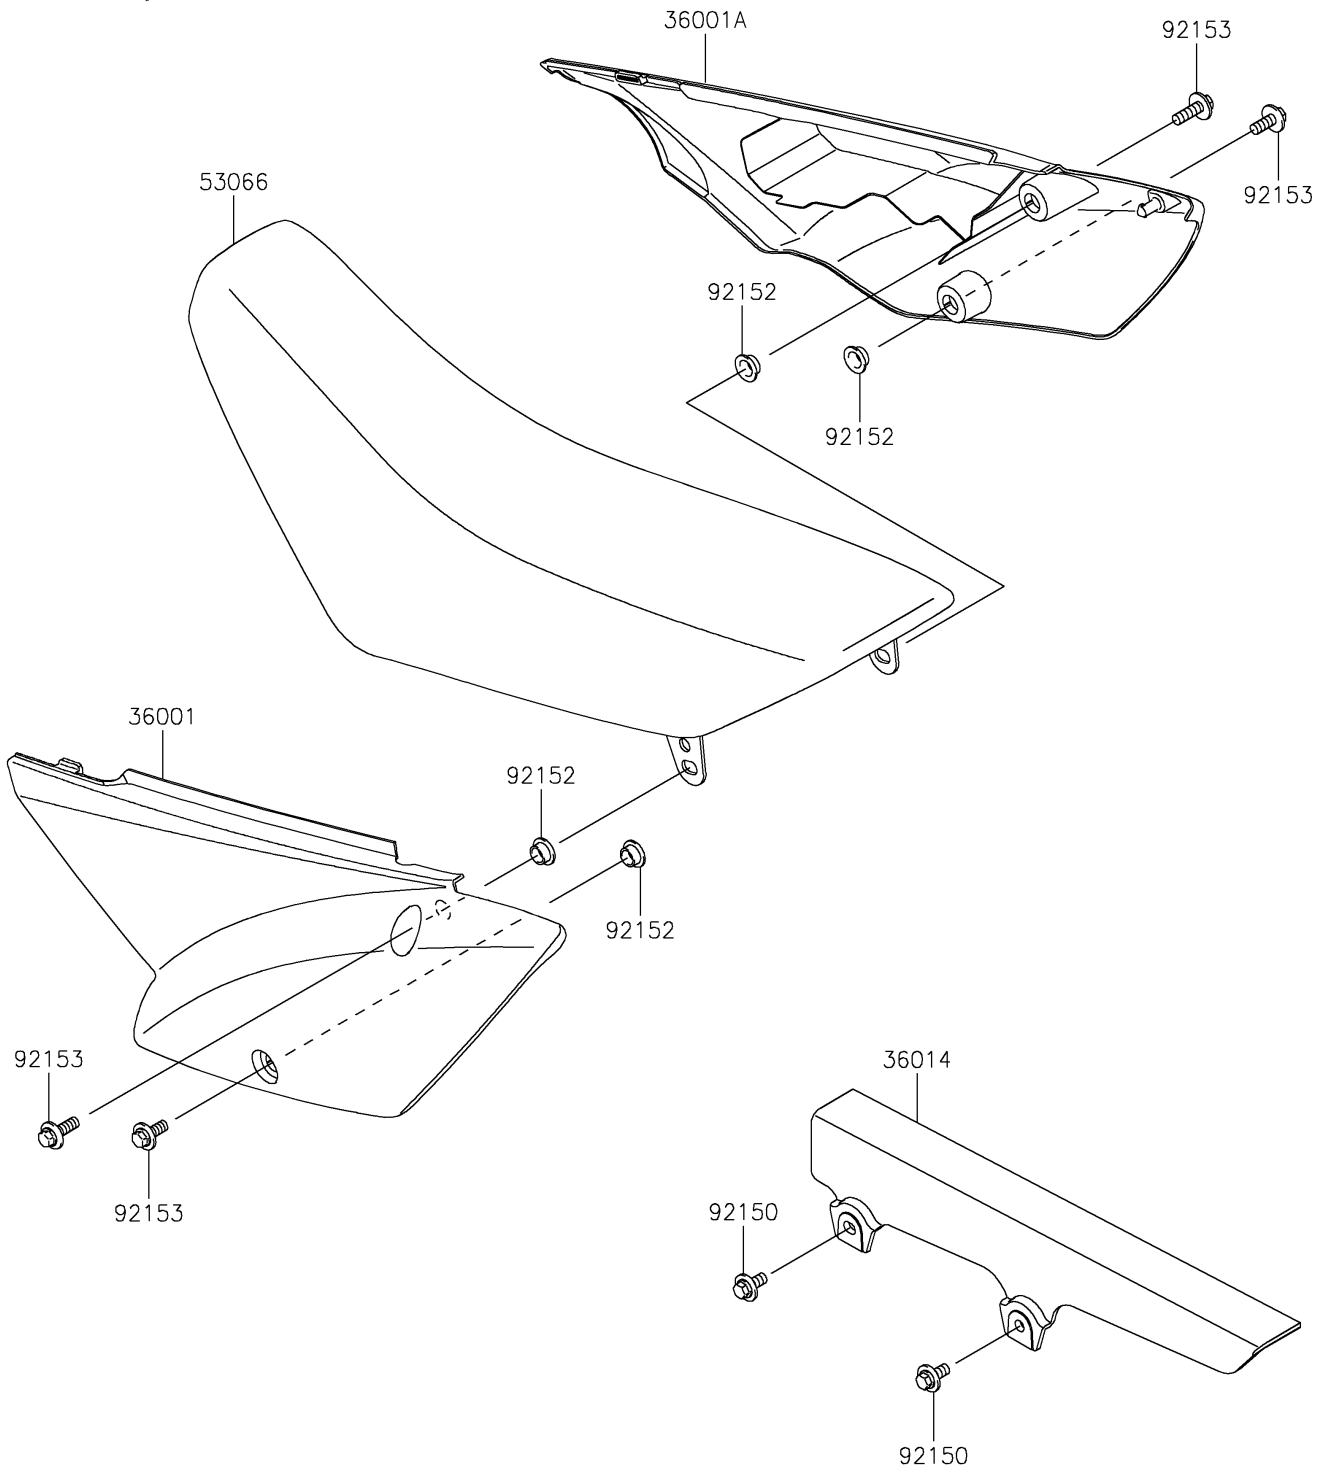

2021 KLX®110R L PARTS DIAGRAM

Side Covers/Chain Cover

F2610

2021 KLX®110R L PARTS LIST

Side Covers/Chain Cover

ITEM NAME	PART NUMBER	QUANTITY
COVER-SIDE,LH,B. WHITE (Ref # 36001)	36001-0204-266	1
COVER-SIDE,RH,B. WHITE (Ref # 36001A)	36001-0205-266	1
CASE-CHAIN (Ref # 36014)	36014-1258	1
SEAT-ASSY,GREEN/BLACK (Ref # 53066)	53066-0456-49F	1
BOLT,FLANGED,6X14 (Ref # 92150)	92150-1689	2
COLLAR (Ref # 92152)	92152-0789	4
BOLT,6X20 (Ref # 92153)	92153-0502	4