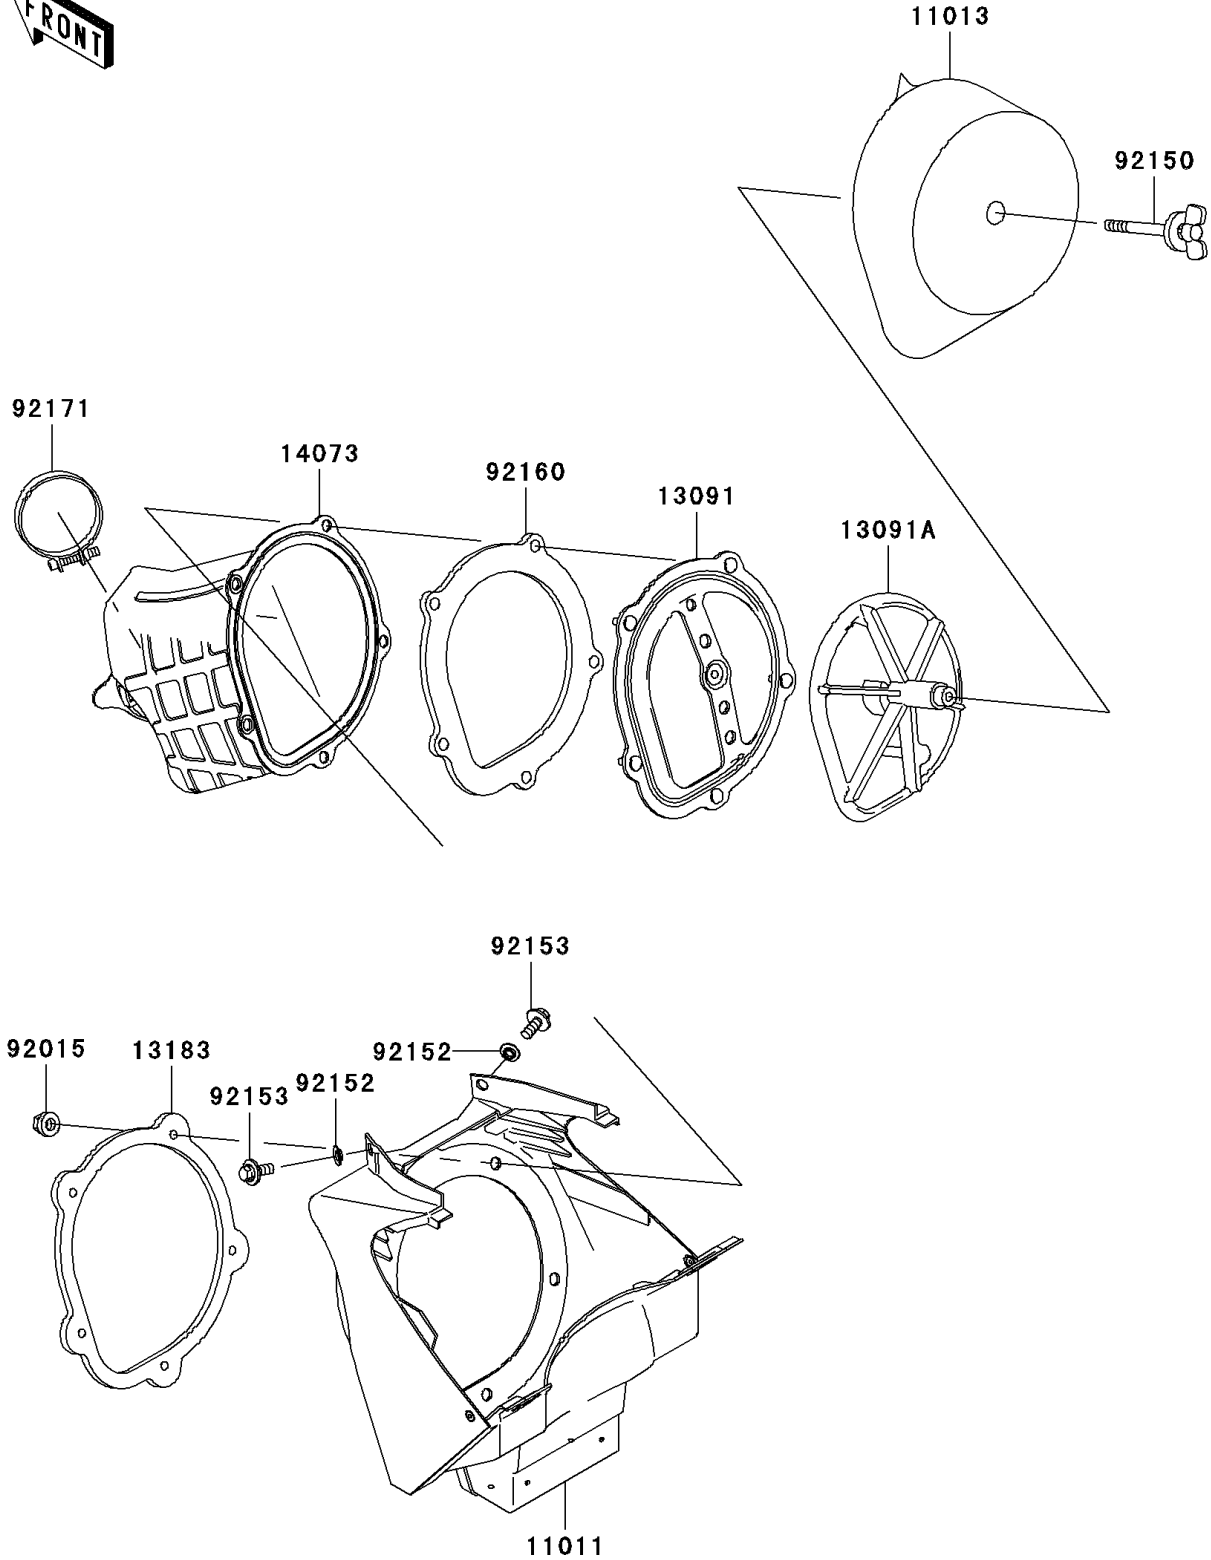

# 2005 KX250 PARTS DIAGRAM

Air Cleaner

E1130

## 2005 KX250 PARTS LIST

### Air Cleaner

ITEM NAME	PART NUMBER	QUANTITY
CASE-AIR FILTER (Ref # 11011)	11011-0048	1
ELEMENT-AIR FILTER (Ref # 11013)	11013-1264	1
HOLDER (Ref # 13091)	13091-1664	1
HOLDER,ELEMENT (Ref # 13091A)	13091-1708	1
PLATE,DUCT FITTING (Ref # 13183)	13183-1530	1
DUCT,AIR FILTER (Ref # 14073)	14073-0075	1
NUT,FLANGED,5MM (Ref # 92015)	92015-1259	5
BOLT,WING (Ref # 92150)	92150-1565	1
COLLAR (Ref # 92152)	92152-0275	2
BOLT,6X16 (Ref # 92153)	92153-0863	2
DAMPER,DUCT SEAL (Ref # 92160)	92160-1196	1
CLAMP,AIR FILTER (Ref # 92171)	92171-1066	1