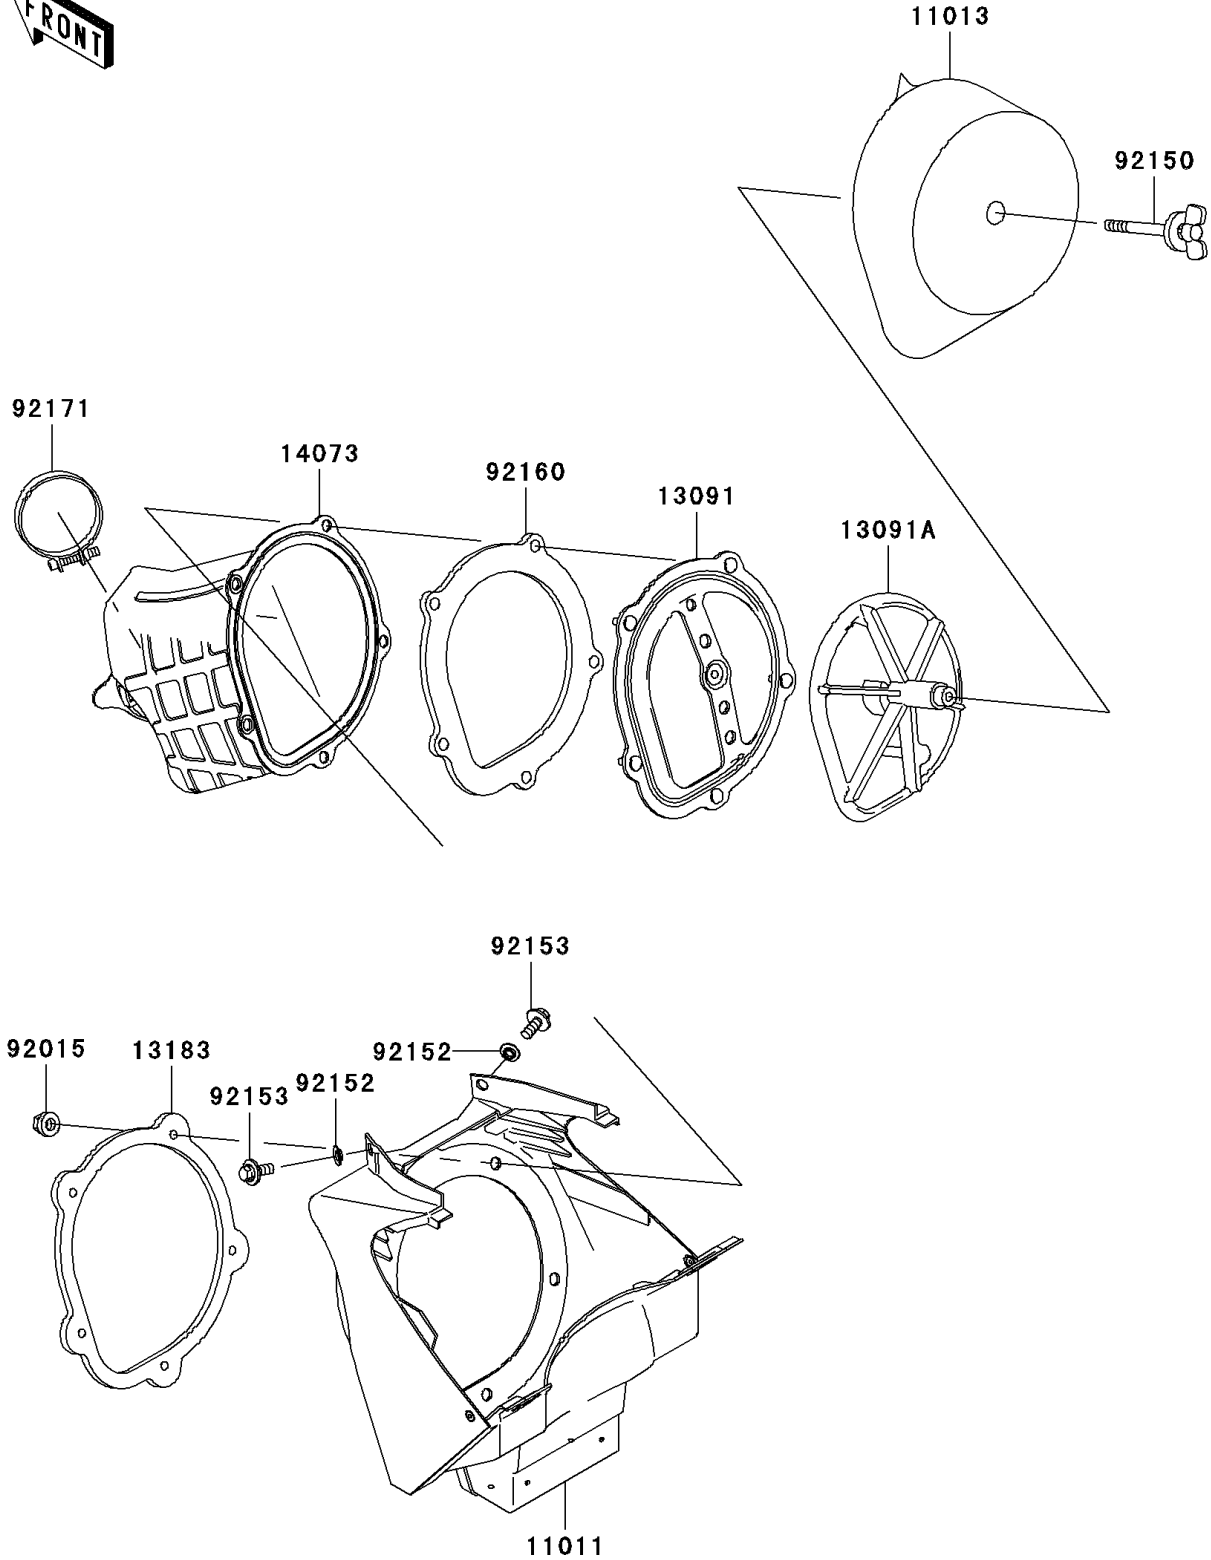

2005 KX250 PARTS DIAGRAM

Air Cleaner

E1130

2005 KX250 PARTS LIST

Air Cleaner

ITEM NAME	PART NUMBER	QUANTITY
CASE-AIR FILTER (Ref # 11011)	11011-0048	1
ELEMENT-AIR FILTER (Ref # 11013)	11013-1264	1
HOLDER (Ref # 13091)	13091-1664	1
HOLDER,ELEMENT (Ref # 13091A)	13091-1708	1
PLATE,DUCT FITTING (Ref # 13183)	13183-1530	1
DUCT,AIR FILTER (Ref # 14073)	14073-0075	1
NUT,FLANGED,5MM (Ref # 92015)	92015-1259	5
BOLT,WING (Ref # 92150)	92150-1565	1
COLLAR (Ref # 92152)	92152-0275	2
BOLT,6X16 (Ref # 92153)	92153-0863	2
DAMPER,DUCT SEAL (Ref # 92160)	92160-1196	1
CLAMP,AIR FILTER (Ref # 92171)	92171-1066	1