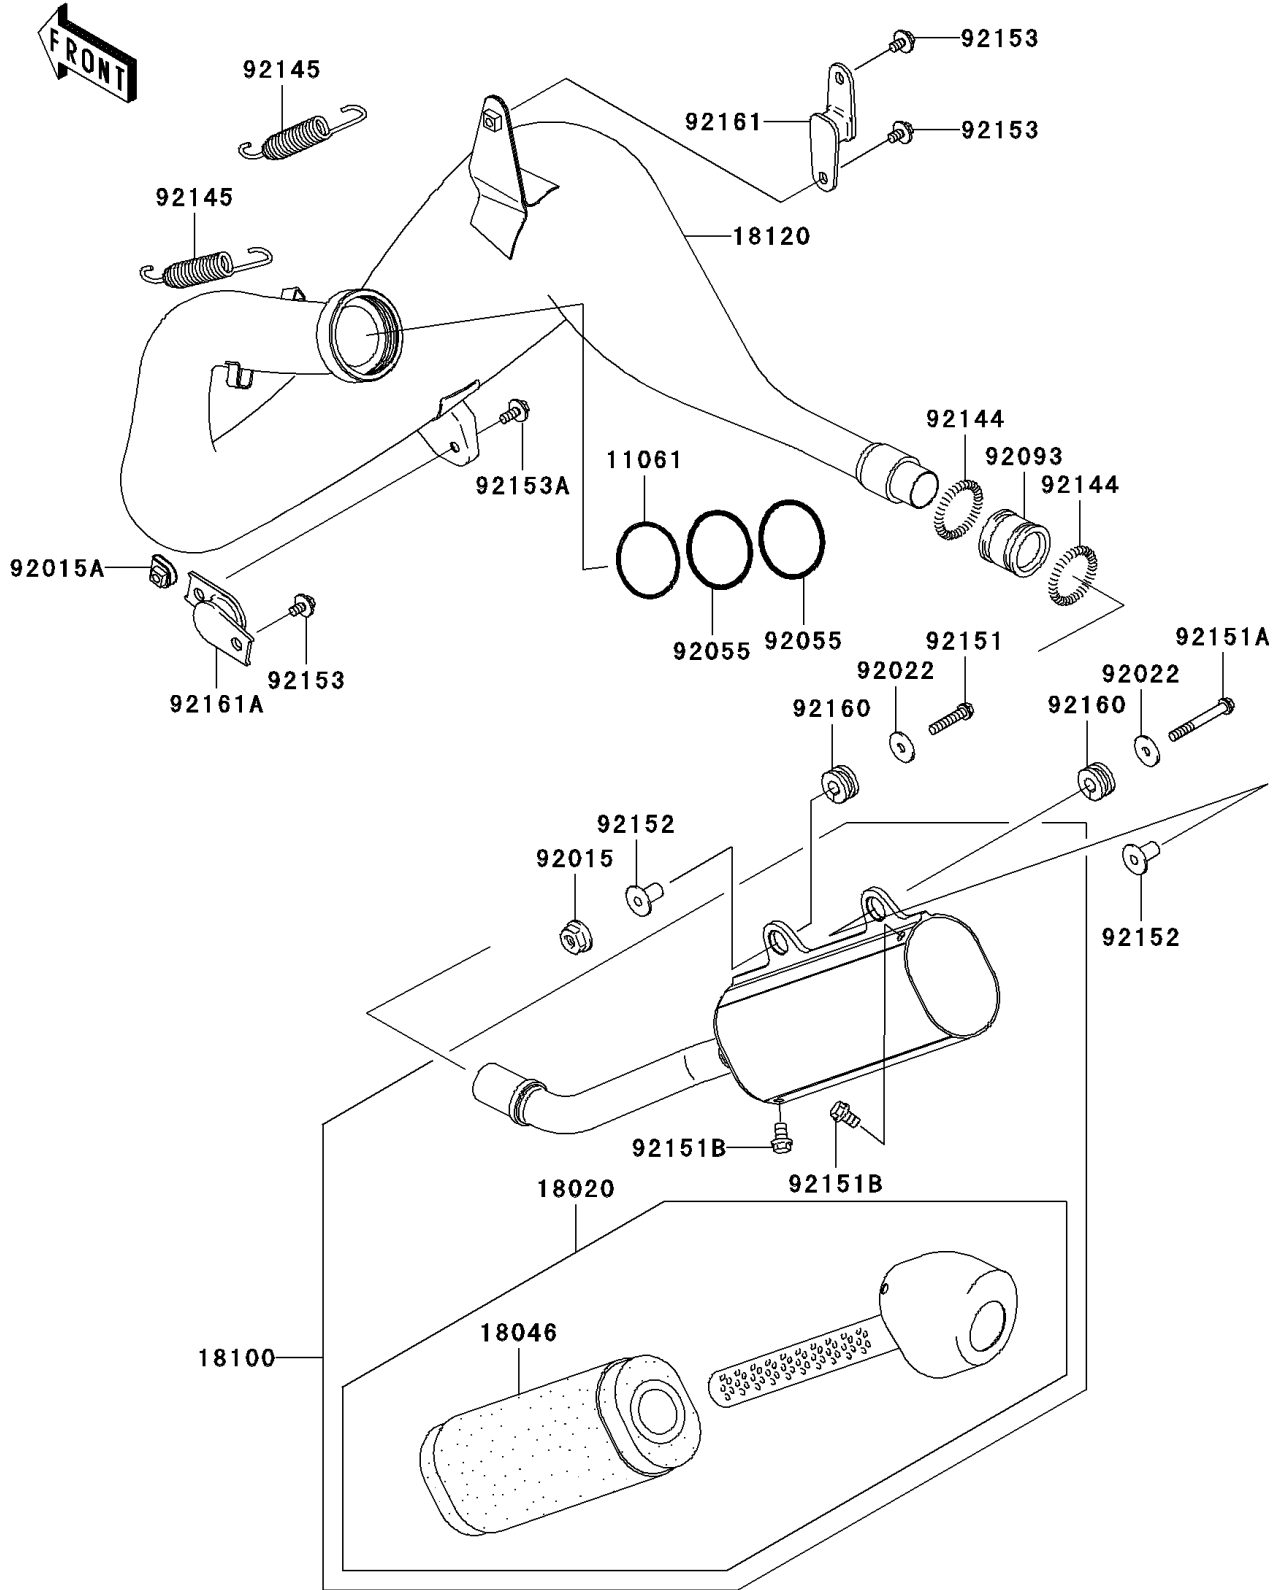

2005 KX250 PARTS DIAGRAM

Muffler(s)

E1140

2005 KX250 PARTS LIST

Muffler(s)

ITEM NAME	PART NUMBER	QUANTITY
GASKET,EX.CHAMBER (Ref # 11061)	11061-0142	1
BAFFLE (Ref # 18020)	18020-1294	1
WOOL,BAFFLE PIPE (Ref # 18046)	18046-1599	1
BODY-ASSY-MUFFLER (Ref # 18100)	18100-1094	1
CHAMBER-EXHAUST (Ref # 18120)	18120-0010	1
NUT,FLANGED,6MM (Ref # 92015)	92015-1078	1
NUT,CLIP,6MM (Ref # 92015A)	92015-1904	1
WASHER,6.5X22X1.6 (Ref # 92022)	92022-237	2
RING-O,53.6X2.8 (Ref # 92055)	92055-0052	2
SEAL,MUFFLER CONNECTING (Ref # 92093)	92093-1328	1
SPRING (Ref # 92144)	92144-1204	2
SPRING,EX.CHAMBER (Ref # 92145)	92145-0274	2
BOLT,6X30 (Ref # 92151)	92151-1134	1
BOLT,6X50 (Ref # 92151A)	92151-1234	1
BOLT,6X10 (Ref # 92151B)	92151-1822	4
COLLAR (Ref # 92152)	92152-1407	2
BOLT,6X12 (Ref # 92153)	92153-0503	3
BOLT,6X16 (Ref # 92153A)	92153-0863	1
DAMPER,MUFFLER FITTING (Ref # 92160)	92160-1913	2
DAMPER (Ref # 92161)	92161-0228	1
DAMPER (Ref # 92161A)	92161-1290	1