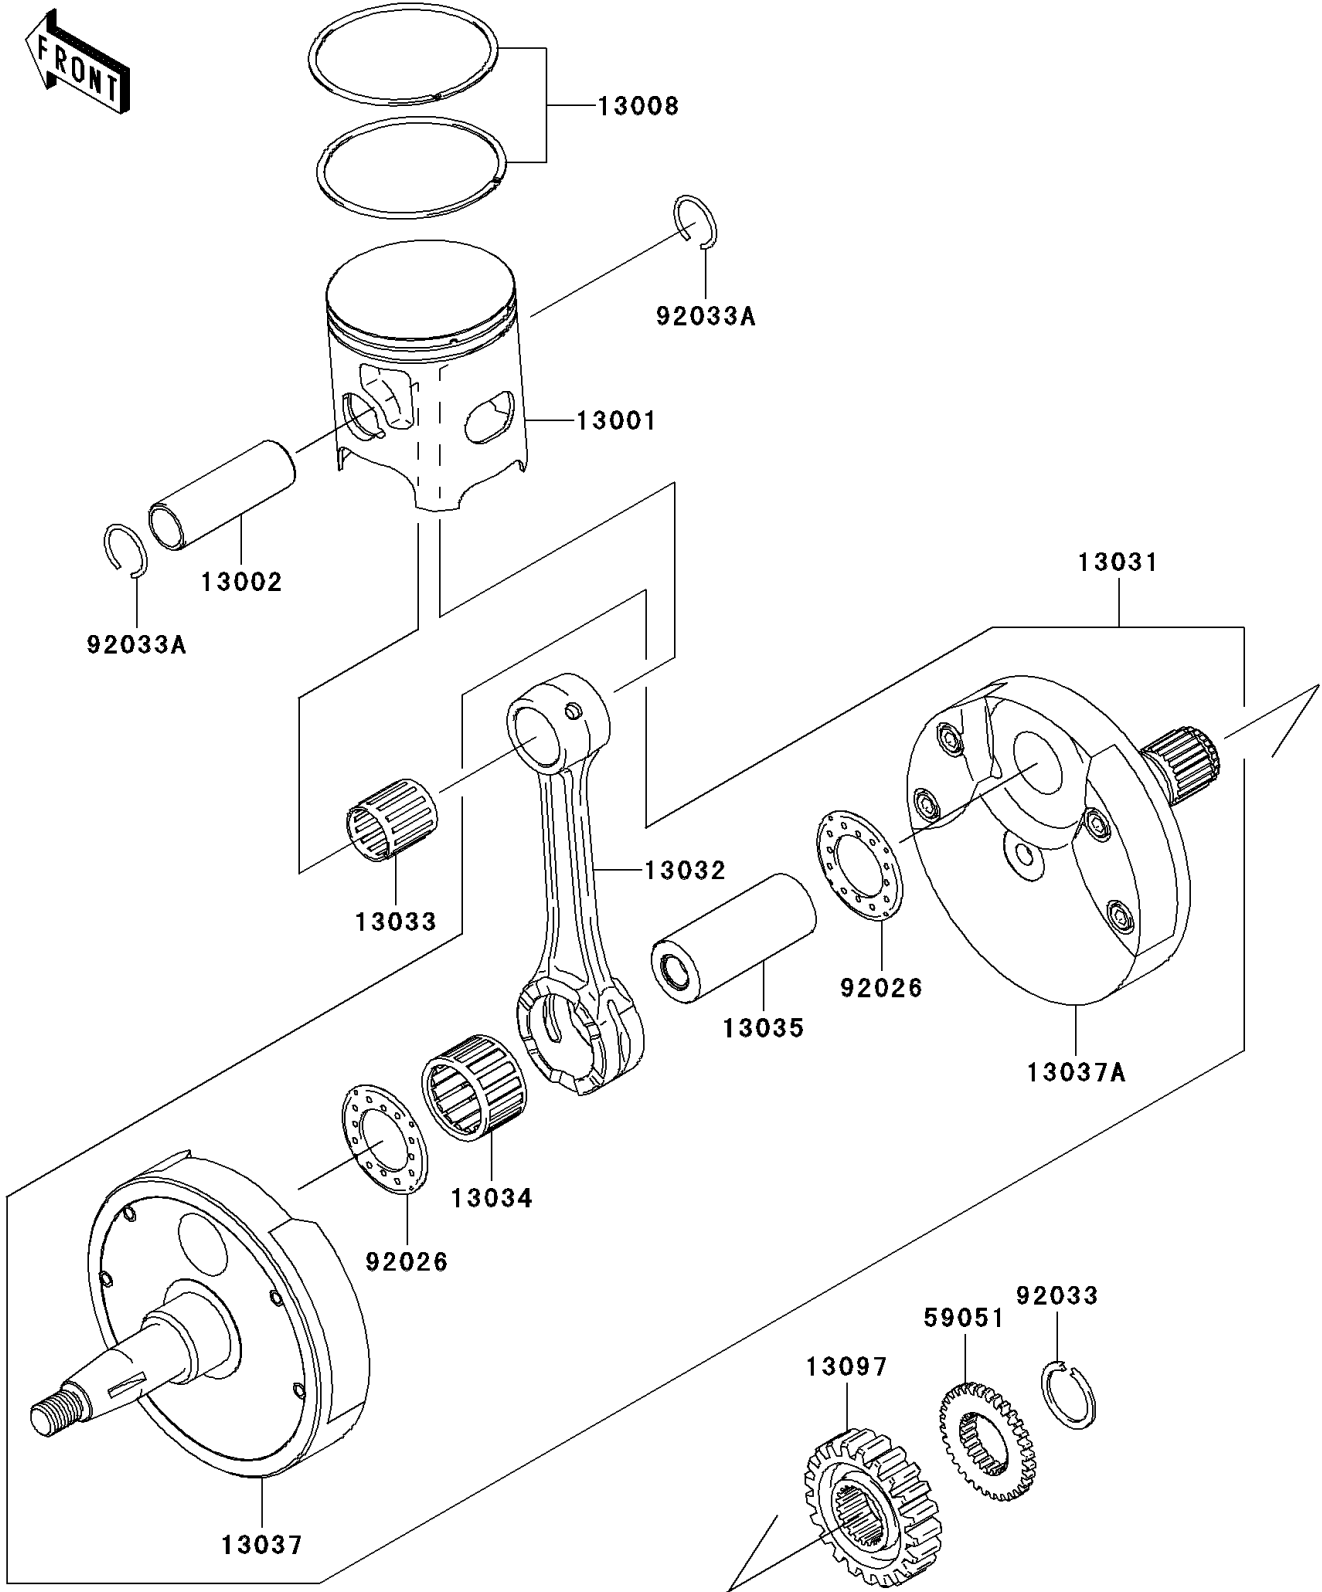

2005 KX250 PARTS DIAGRAM

Crankshaft/Piston(s)

E1320

2005 KX250 PARTS LIST

Crankshaft/Piston(s)

ITEM NAME	PART NUMBER	QUANTITY
PISTON-ENGINE,SIZE B (Ref # 13001)	13001-0028	1
PIN-PISTON (Ref # 13002)	13002-1098	1
RING-SET-PISTON (Ref # 13008)	13008-0013	1
CRANKSHAFT-COMP (Ref # 13031)	13031-0025	1
ROD-CONNECTING,WHITE (Ref # 13032)	13032-1279	1
BEARING-NEEDLE,KBK18X22X23.8X (Ref # 13033)	13033-1010	1
BEARING-BIG END,B4 (Ref # 13034)	13034-0005	1
PIN-CRANK (Ref # 13035)	13035-1089	1
CRANKSHAFT,LH (Ref # 13037)	13037-0032	1
CRANKSHAFT,RH (Ref # 13037A)	13037-0034	1
GEAR-PRIMARY SPUR,21T (Ref # 13097)	13097-0022	1
GEAR-SPUR,32T (Ref # 59051)	59051-0035	1
SPACER,24X42X1.6 (Ref # 92026)	92026-1607	2
RING-SNAP,20X25.5X1.2 (Ref # 92033)	92033-025	1
RING-SNAP,PISTON PIN (Ref # 92033A)	92033-1336	2