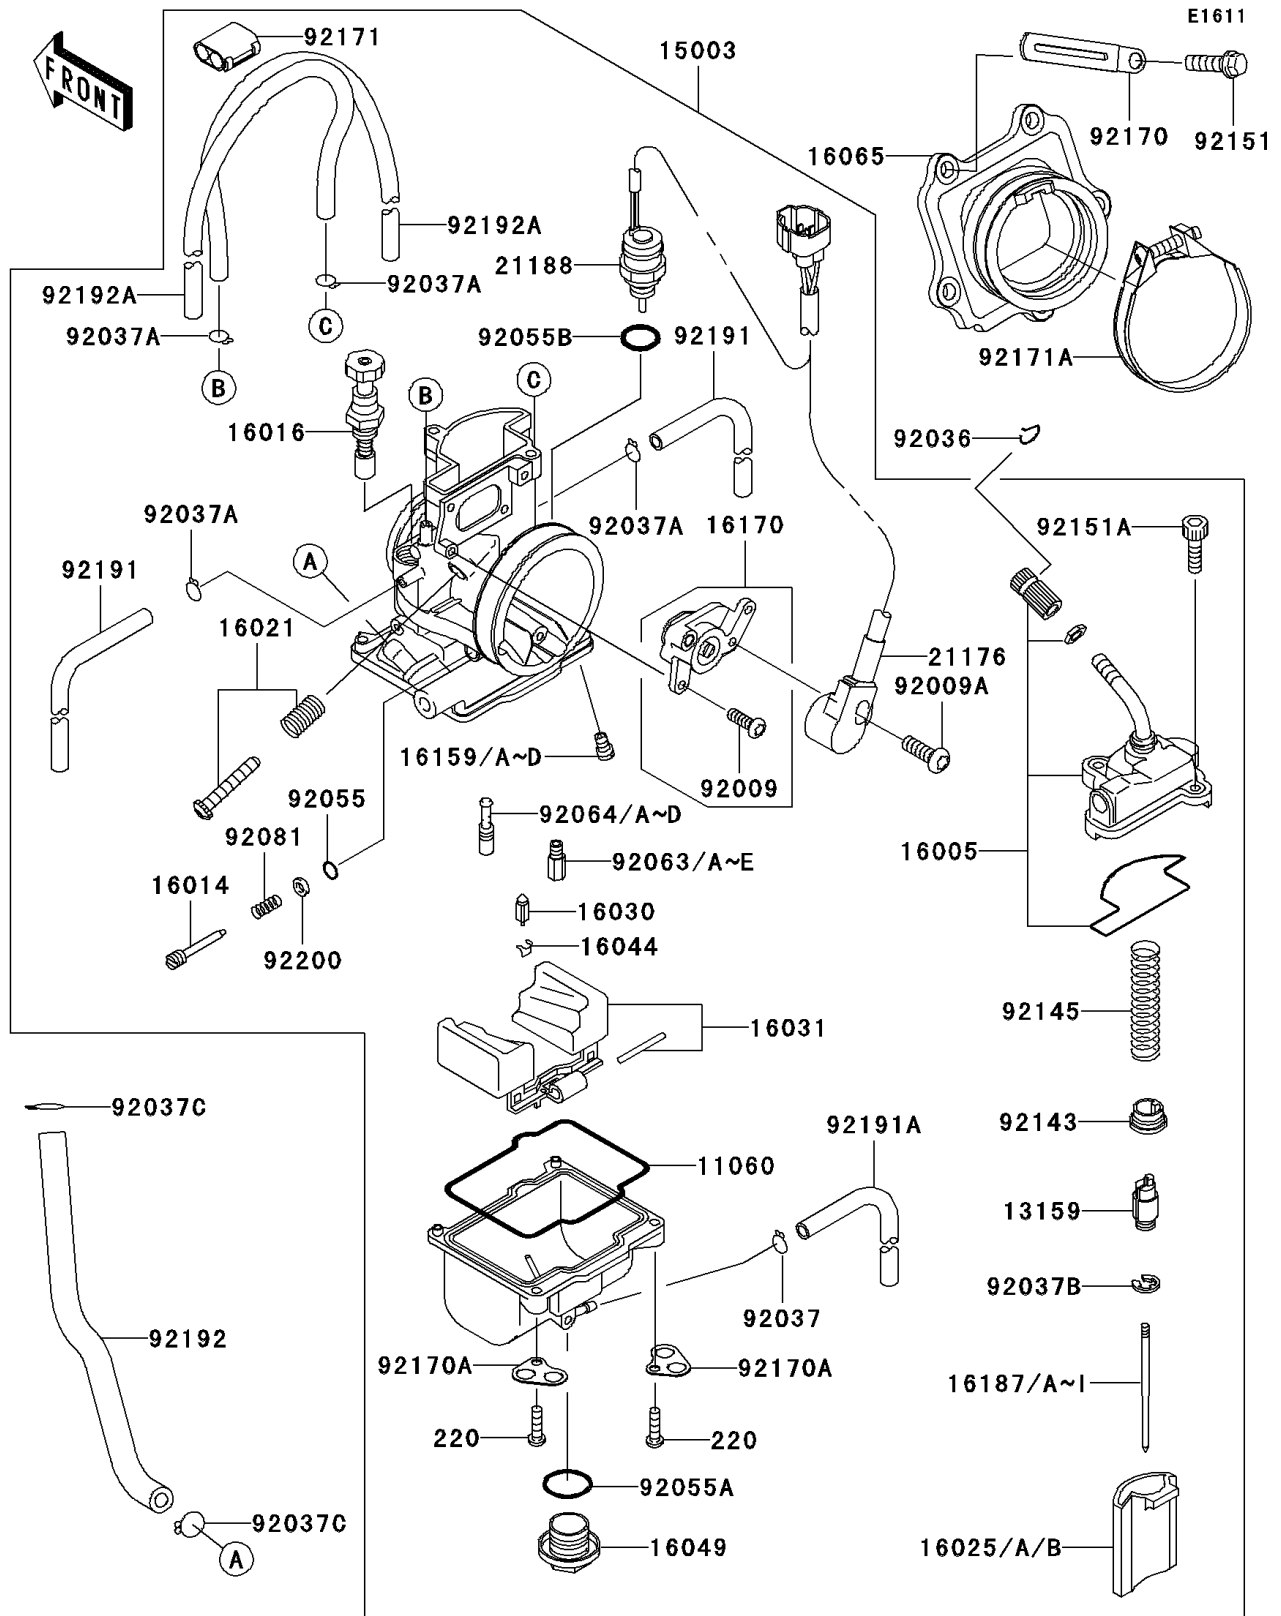

2005 KX250 PARTS DIAGRAM

Carburetor