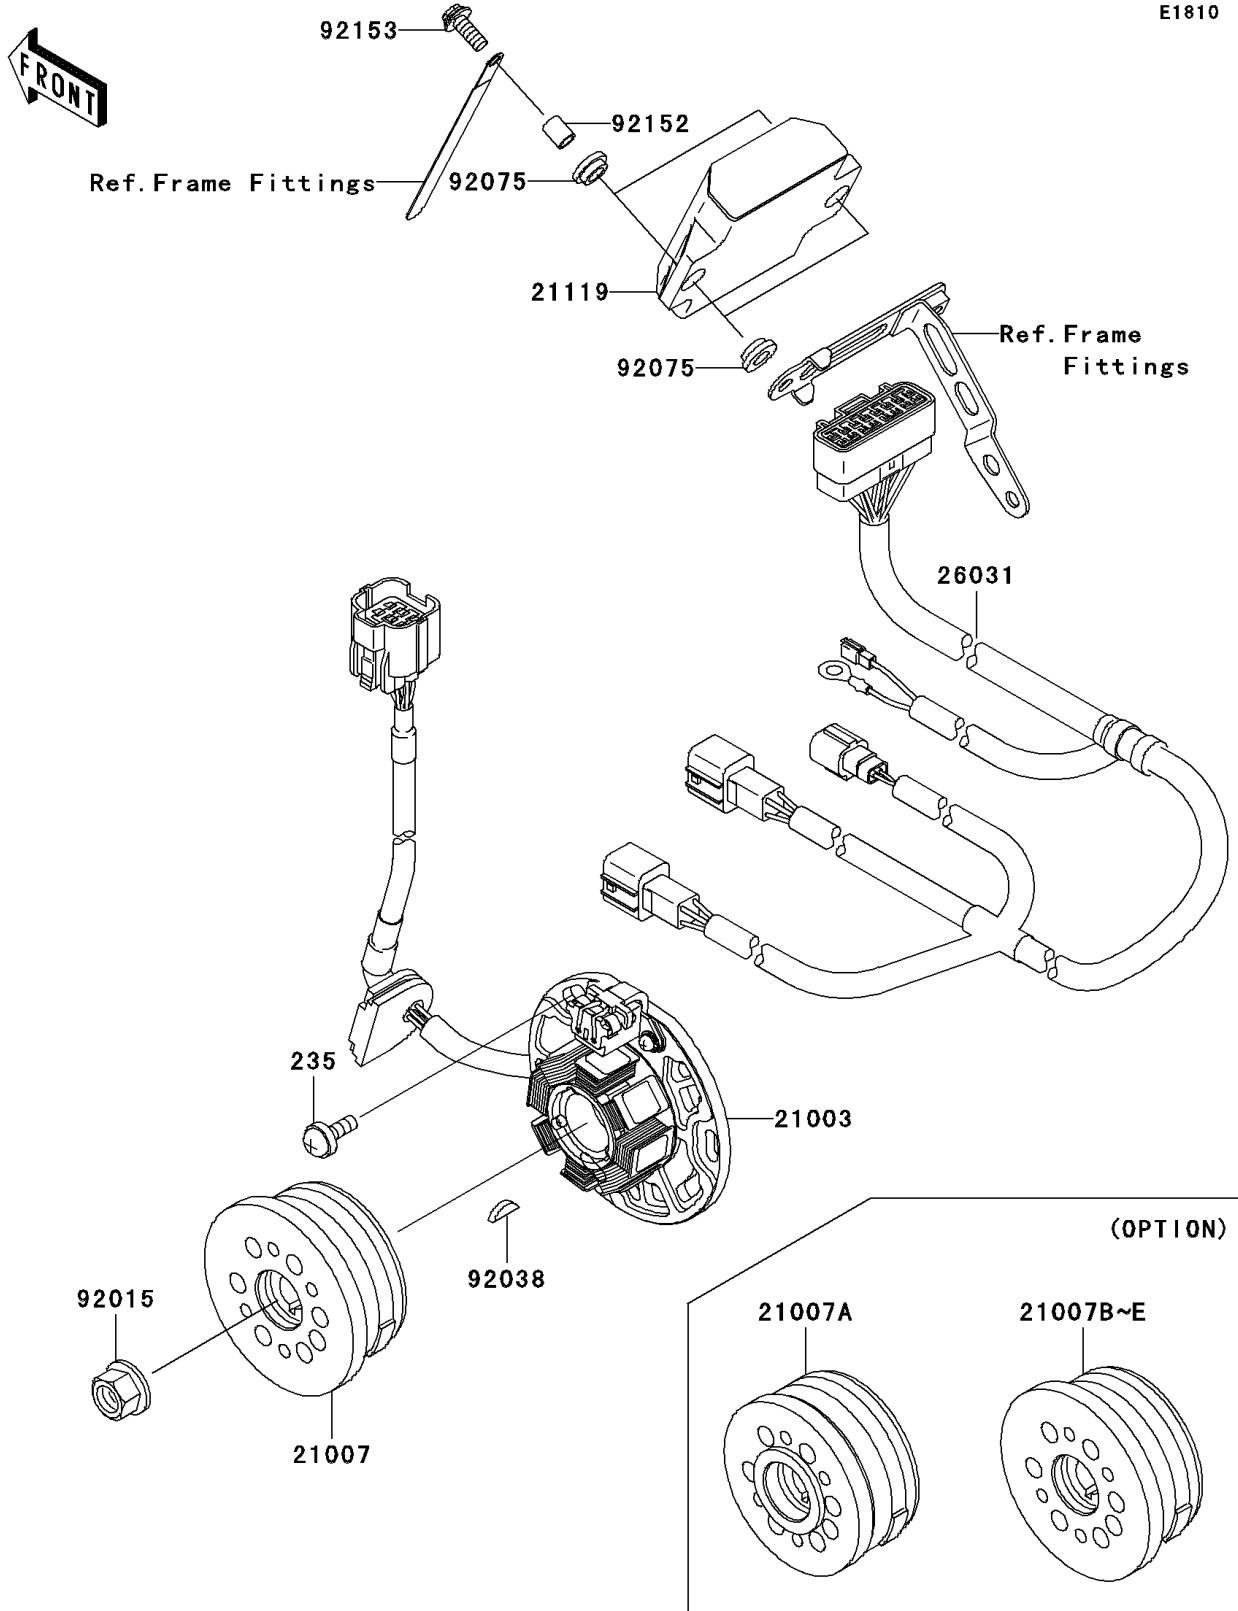

2005 KX250 PARTS DIAGRAM

Generator

E1810

2005 KX250 PARTS LIST

Generator

ITEM NAME	PART NUMBER	QUANTITY
SCREW-PAN-WP-CROS (Ref # 235)	235B0616	3
STATOR (Ref # 21003)	21003-0018	1
ROTOR,I=4.5 (Ref # 21007)	21007-1424	1
ROTOR,I=4.0 (Ref # 21007A)	21007-1425	1
ROTOR,I=5.3 (Ref # 21007B)	21007-1426	1
ROTOR,I=5.6 (Ref # 21007C)	21007-1427	1
ROTOR,I=5.9 (Ref # 21007D)	21007-1428	1
ROTOR,I=4.9 (Ref # 21007E)	21007-1429	1
IGNITER (Ref # 21119)	21119-0027	1
HARNESS (Ref # 26031)	26031-0278	1
NUT,FLANGED,12MM (Ref # 92015)	92015-1156	1
KEY,WOODRUFF (Ref # 92038)	92038-001	1
DAMPER,8MM (Ref # 92075)	92075-1138	4
COLLAR,IGNITER (Ref # 92152)	92152-1421	2
BOLT,6X20 (Ref # 92153)	92153-0626	2