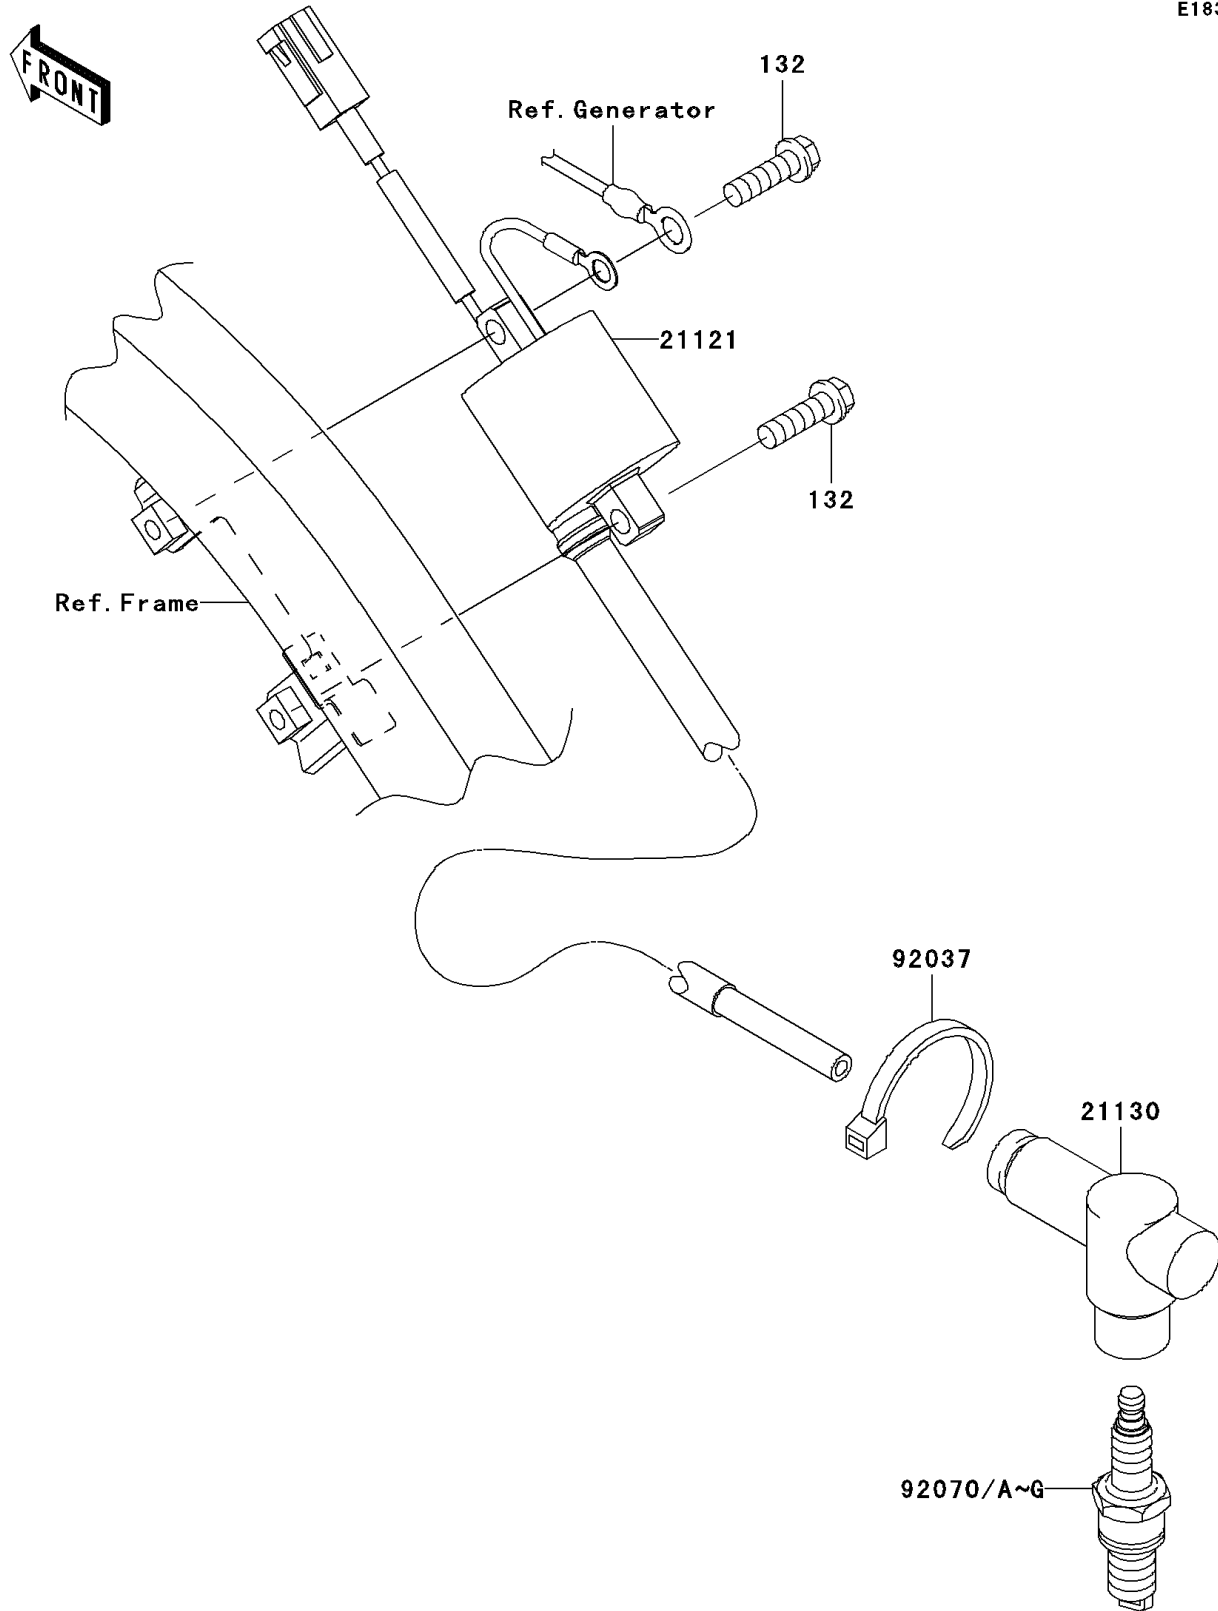

2005 KX250 PARTS DIAGRAM

Ignition System

E1830

2005 KX250 PARTS LIST

Ignition System

ITEM NAME	PART NUMBER	QUANTITY
BOLT-FLANGED-SMALL (Ref # 132)	132L0620	2
COIL-IGNITION (Ref # 21121)	21121-0015	1
CAP-SPARK PLUG,TB05EMFK (Ref # 21130)	21130-0005	1
CLAMP (Ref # 92037)	92037-1173	1
PLUG-SPARK,BR8ECMVX (Ref # 92070)	92070-0015	1
PLUG-SPARK,BR9ECMVX (Ref # 92070A)	92070-0016	1
PLUG-SPARK,BR7EIX(NGK) (Ref # 92070B)	92070-1269	1
PLUG-SPARK,BR8EIX(NGK) (Ref # 92070C)	92070-1270	1
PLUG-SPARK,BR9EIX(NGK) (Ref # 92070D)	92070-1271	1
PLUG-SPARK,R7376-7(NGK) (Ref # 92070E)	92070-1274	1
PLUG-SPARK,R7376-8(NGK) (Ref # 92070F)	92070-1275	1
PLUG-SPARK,R7376-9(NGK) (Ref # 92070G)	92070-1276	1