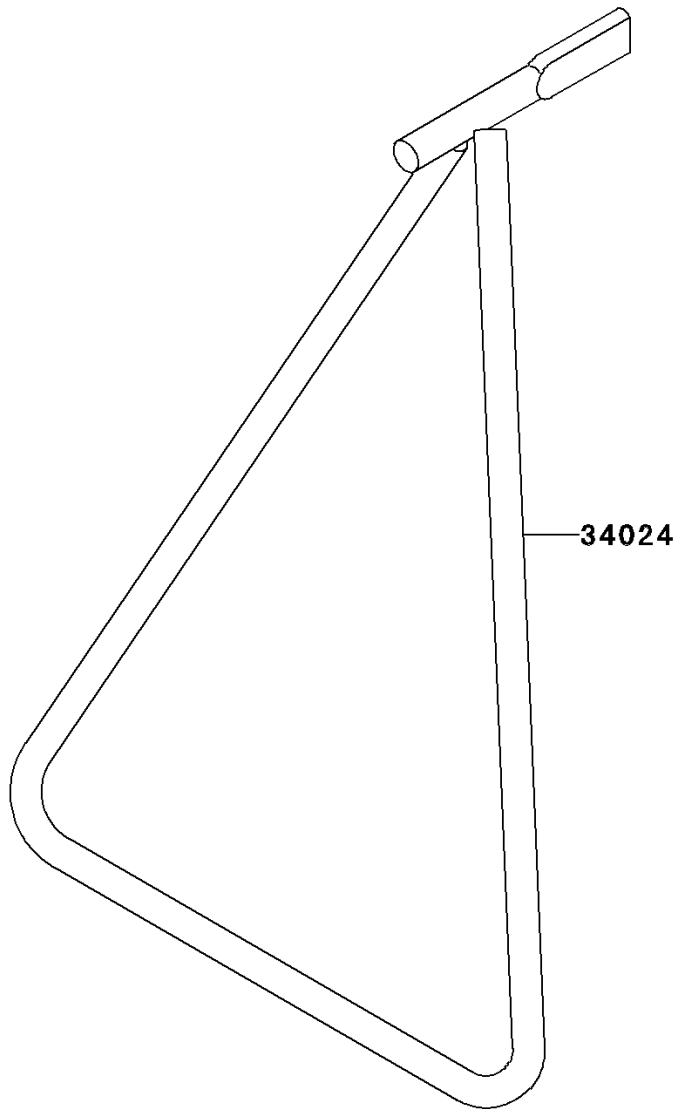

# 2005 KX250 PARTS DIAGRAM

Stand(s)

F2190

## 2005 KX250 PARTS LIST

Stand(s)

ITEM NAME	PART NUMBER	QUANTITY
STAND-SIDE,P.SILVER (Ref # 34024)	34024-1396-458	1