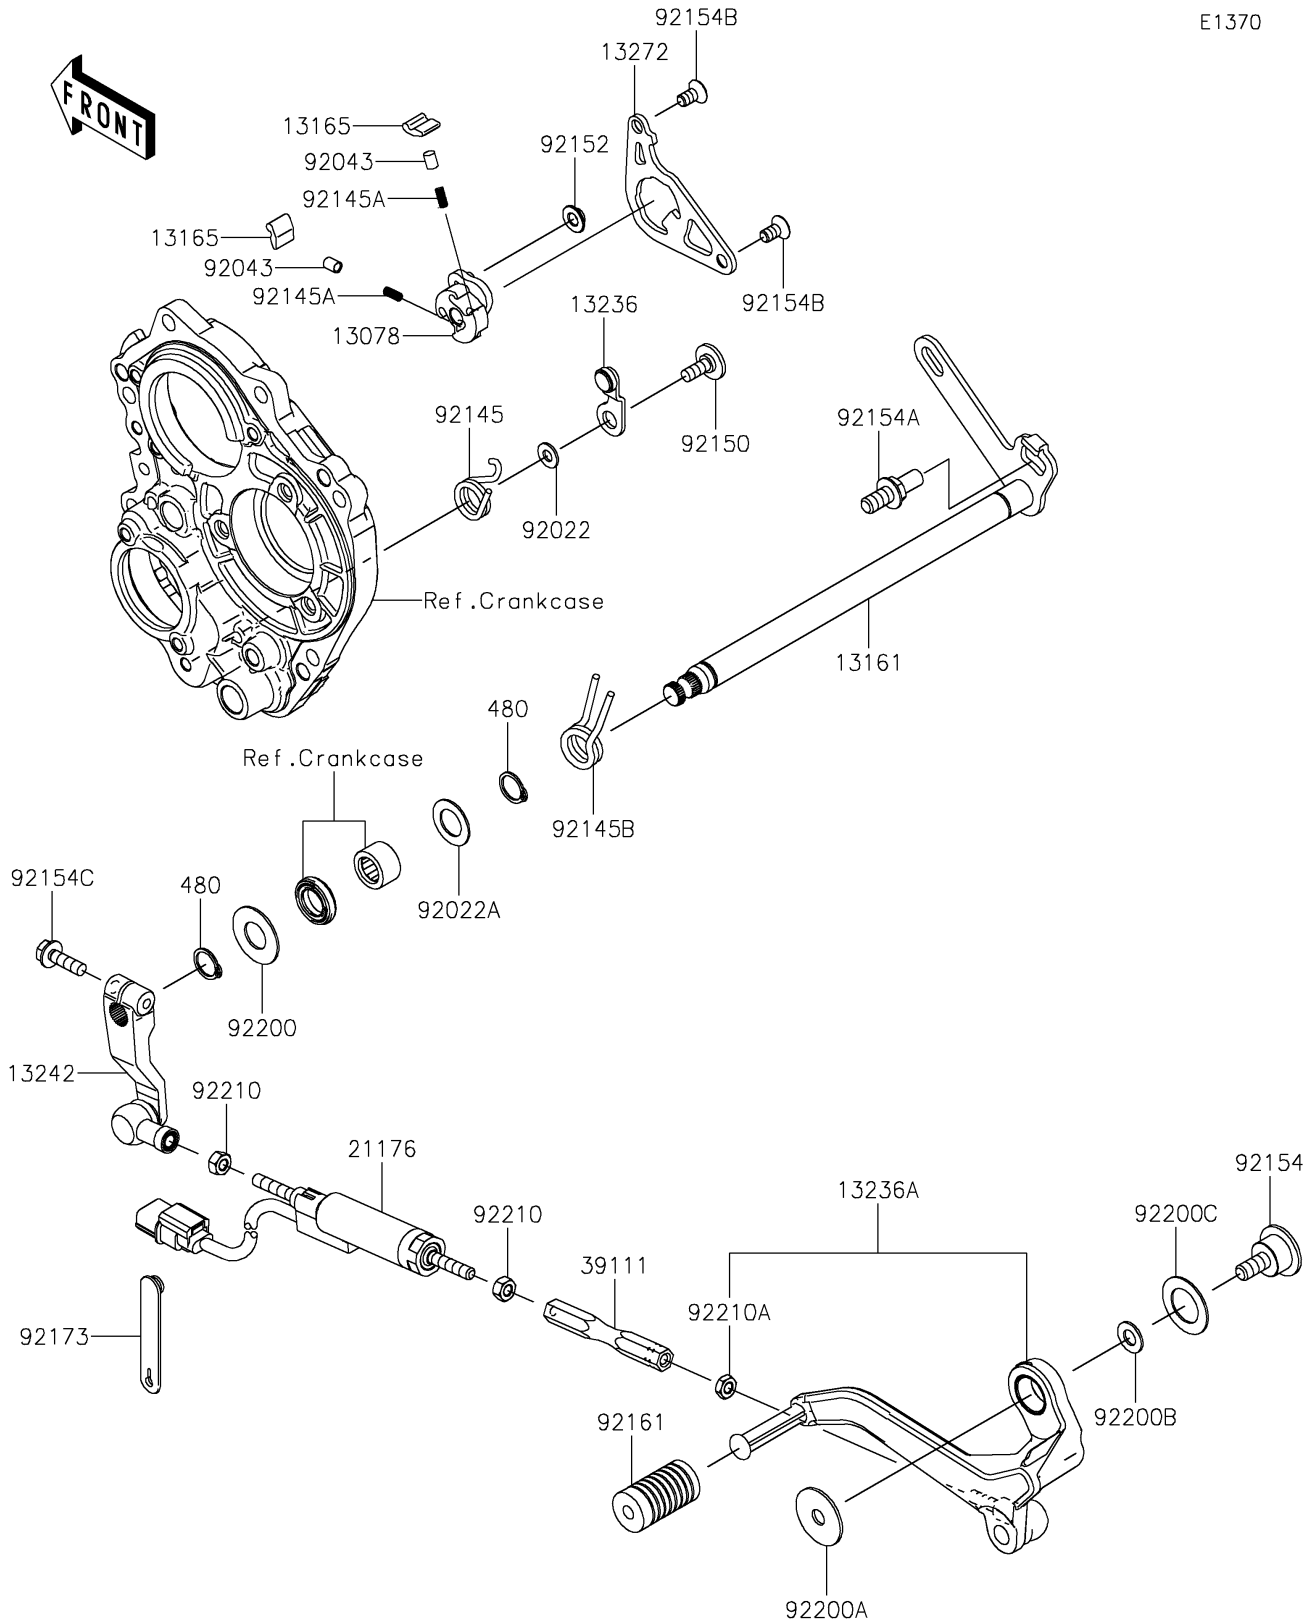

2021 Ninja® ZX™ -10R PARTS DIAGRAM

Gear Change Mechanism

E1370

2021 Ninja® ZX™-10R PARTS LIST

Gear Change Mechanism

ITEM NAME	PART NUMBER	QUANTITY
RATCHET (Ref # 13078)	13078-0012	1
LEVER-COMP-CHANGE SHAFT (Ref # 13161)	13161-0078	1
PAWL (Ref # 13165)	13165-0018	2
LEVER-COMP,POSITION (Ref # 13236)	13236-0192	1
LEVER-COMP,CHANGE PEDAL (Ref # 13236A)	13236-0843	1
LEVER-ASSY-CHANGE (Ref # 13242)	13242-0241	1
PLATE (Ref # 13272)	13272-2171	1
SENSOR,QUICK SHIFTER (Ref # 21176)	21176-0850	1
ROD-TIE (Ref # 39111)	39111-0338	1
WASHER,6X12.8X1.2 (Ref # 92022)	92022-1827	1
WASHER,14.3X24X1 (Ref # 92022A)	92022-272	1
PIN,PLUNGER (Ref # 92043)	92043-1676	2
SPRING (Ref # 92145)	92145-0849	1
SPRING (Ref # 92145A)	92145-1490	2
SPRING (Ref # 92145B)	92145-1734	1
BOLT,SOCKET,6X16 (Ref # 92150)	92150-1673	1
COLLAR (Ref # 92152)	92152-1414	1
BOLT (Ref # 92154)	92154-1884	1
BOLT,RETURN SPRING (Ref # 92154A)	92154-1885	1
BOLT,TORX,6X8.7 (Ref # 92154B)	92154-1886	2
BOLT,FLANGED,6X20 (Ref # 92154C)	92154-2090	1
DAMPER (Ref # 92161)	92161-2401	1
CLAMP (Ref # 92173)	92173-2199	1
WASHER (Ref # 92200)	92200-0265	1
WASHER,8.2X30X1.5 (Ref # 92200A)	92200-0810	1
WASHER,8.2X18X1.2 (Ref # 92200B)	92200-0811	1
WASHER,18.3X30X1 (Ref # 92200C)	92200-0812	1
NUT,6MM (Ref # 92210)	92210-1100	2
NUT,LEFT HANDED,6MM (Ref # 92210A)	92210-1101	1

2021 Ninja® ZX™ -10R PARTS LIST

Gear Change Mechanism

ITEM NAME	PART NUMBER	QUANTITY
CIRCLIP-TYPE-C,14MM (Ref # 480)	480J1400	2