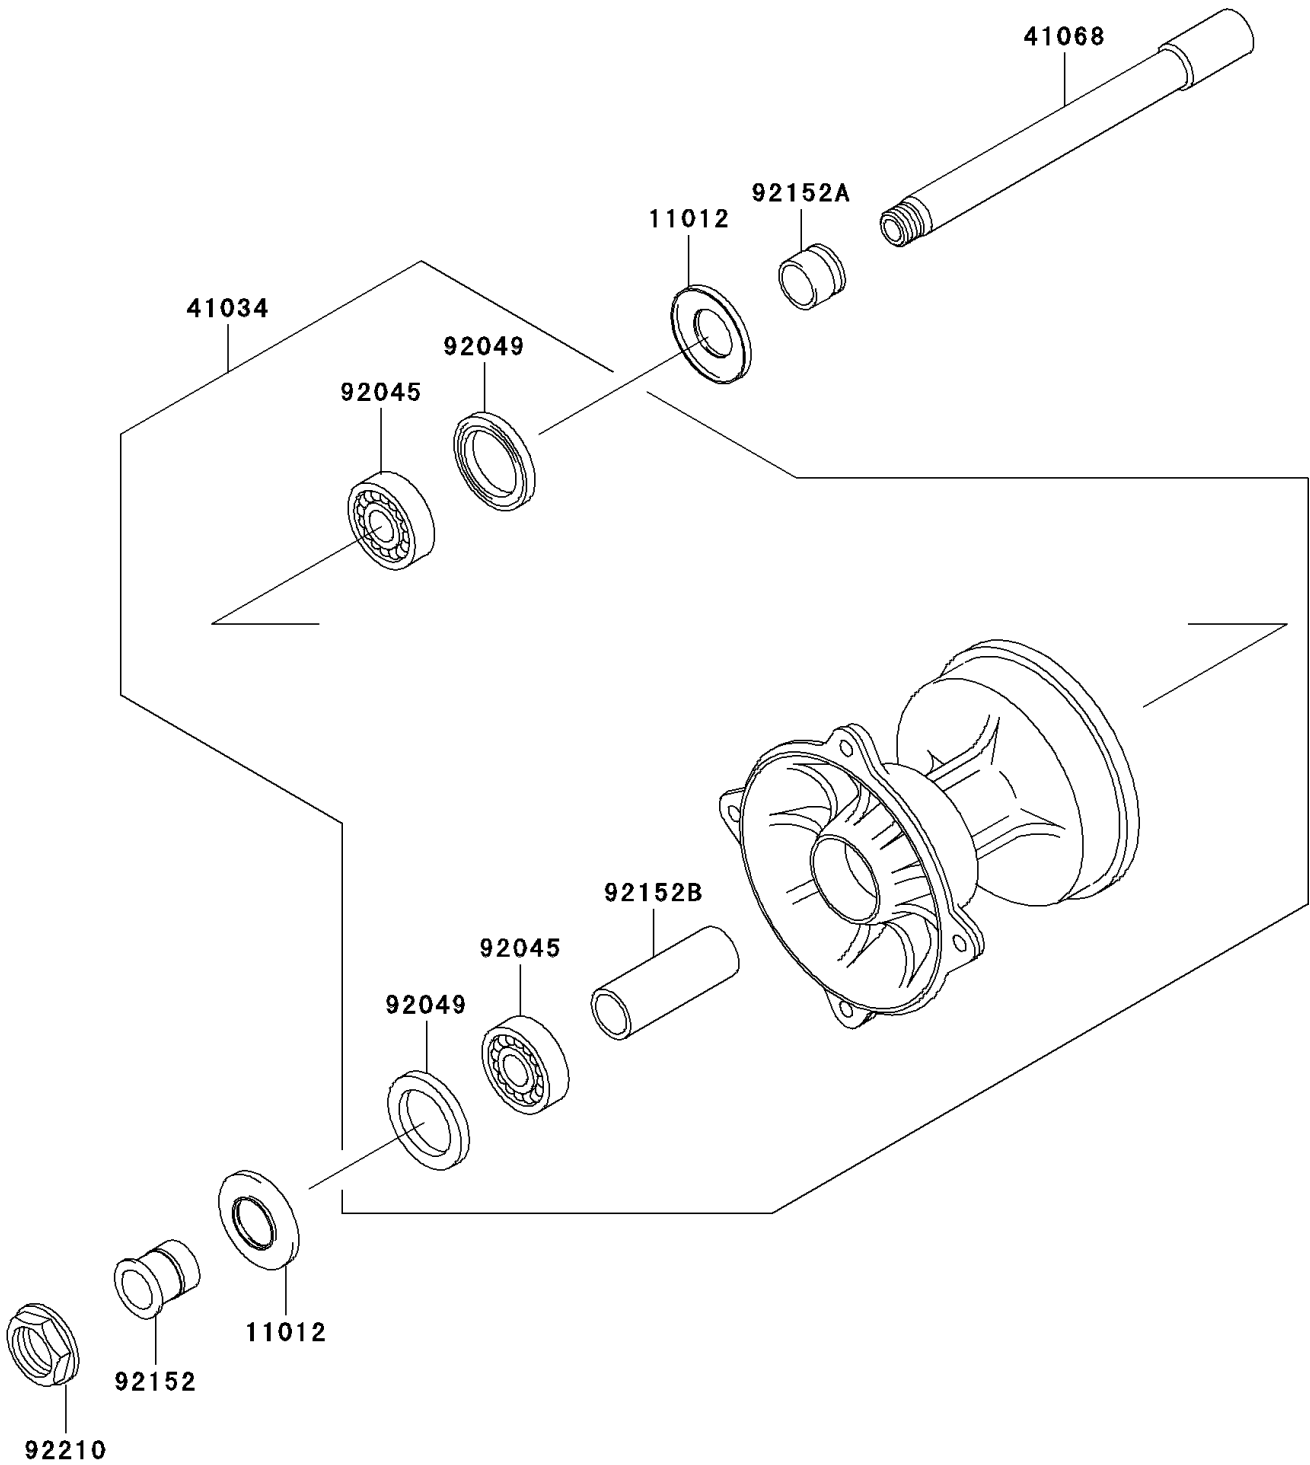

2005 KX250 PARTS DIAGRAM

Front Hub

F2230

2005 KX250 PARTS LIST

Front Hub

ITEM NAME	PART NUMBER	QUANTITY
CAP,AXLE (Ref # 11012)	11012-1581	2
DRUM-ASSY,FRONT BRAKE (Ref # 41034)	41034-0018	1
AXLE,FR (Ref # 41068)	41068-0004	1
BEARING-BALL,69042RS (Ref # 92045)	92045-1284	2
SEAL-OIL,BJNC-2 25X37X5 (Ref # 92049)	92049-1403	2
COLLAR,FR AXLE,LH,L=29 (Ref # 92152)	92152-0110	1
COLLAR,FR AXLE,RH,L=19 (Ref # 92152A)	92152-0111	1
COLLAR,FRONT BRAKE DRUM,L=72 (Ref # 92152B)	92152-1472	1
NUT,18MM (Ref # 92210)	92210-0065	1