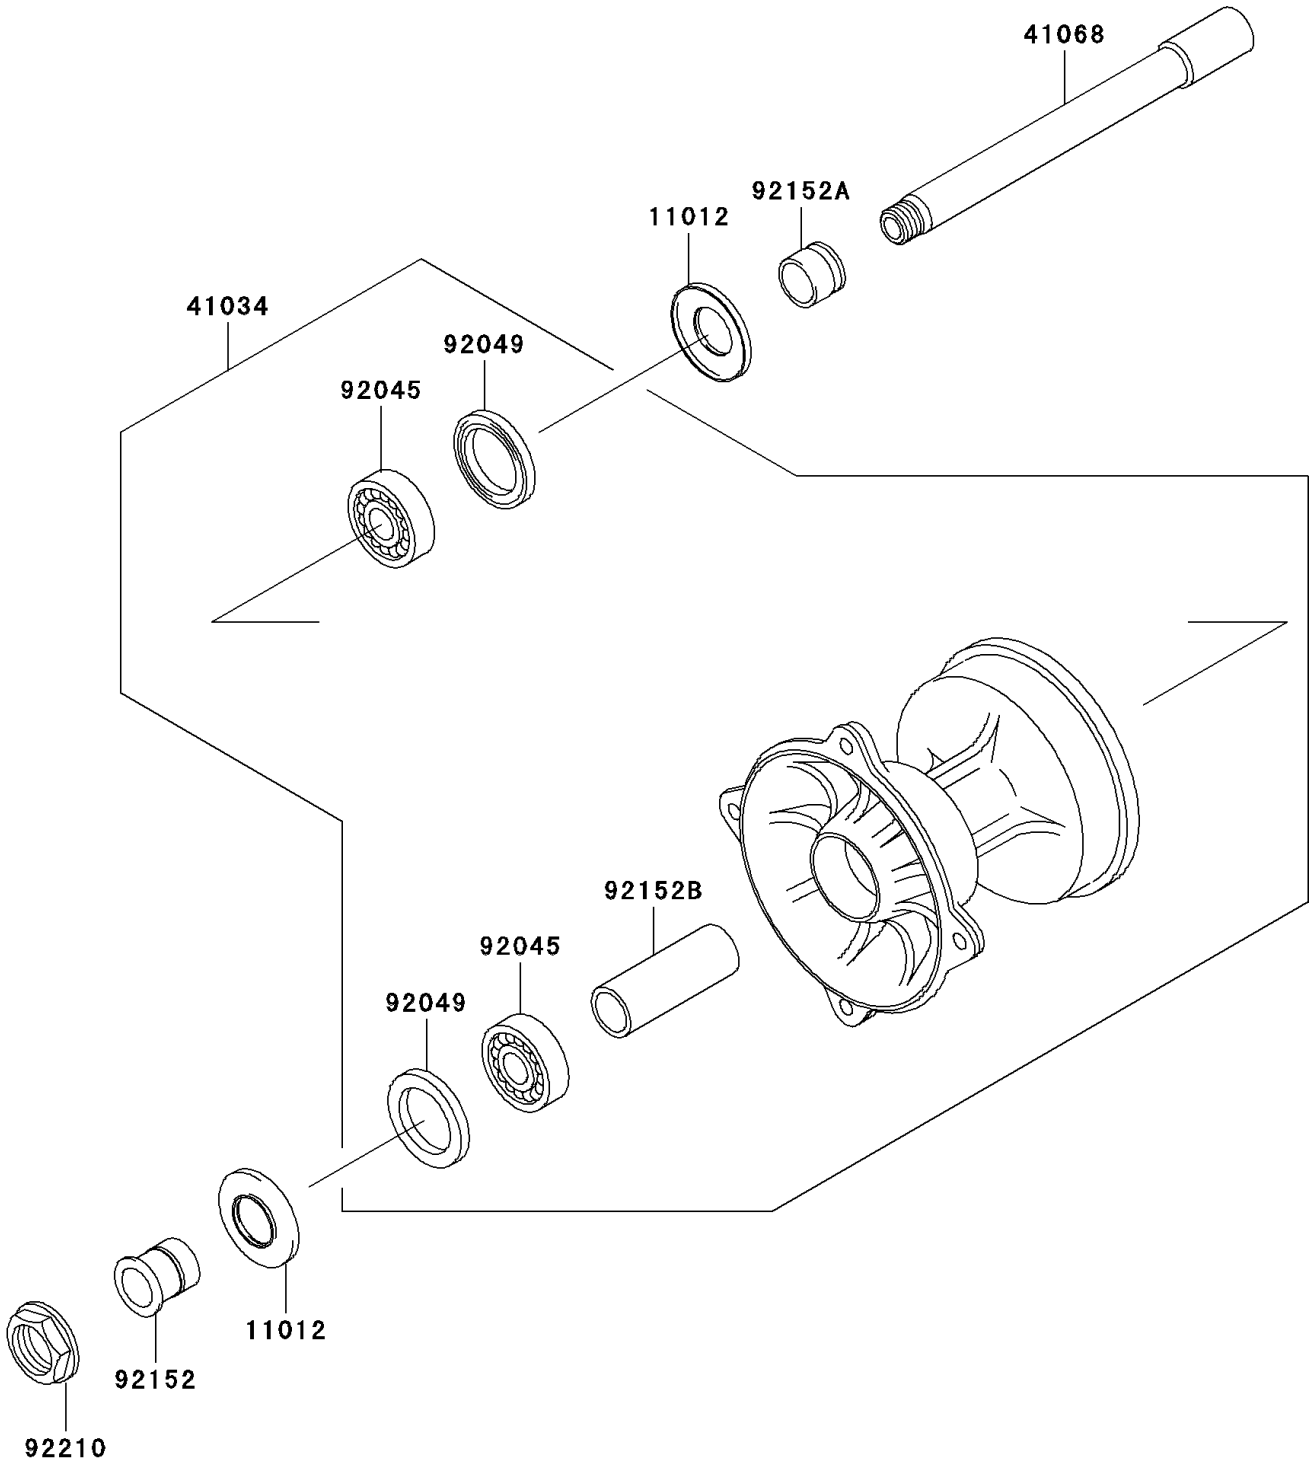

# 2005 KX250 PARTS DIAGRAM

Front Hub

F2230

## 2005 KX250 PARTS LIST

### Front Hub

ITEM NAME	PART NUMBER	QUANTITY
CAP,AXLE (Ref # 11012)	11012-1581	2
DRUM-ASSY,FRONT BRAKE (Ref # 41034)	41034-0018	1
AXLE,FR (Ref # 41068)	41068-0004	1
BEARING-BALL,69042RS (Ref # 92045)	92045-1284	2
SEAL-OIL,BJNC-2 25X37X5 (Ref # 92049)	92049-1403	2
COLLAR,FR AXLE,LH,L=29 (Ref # 92152)	92152-0110	1
COLLAR,FR AXLE,RH,L=19 (Ref # 92152A)	92152-0111	1
COLLAR,FRONT BRAKE DRUM,L=72 (Ref # 92152B)	92152-1472	1
NUT,18MM (Ref # 92210)	92210-0065	1