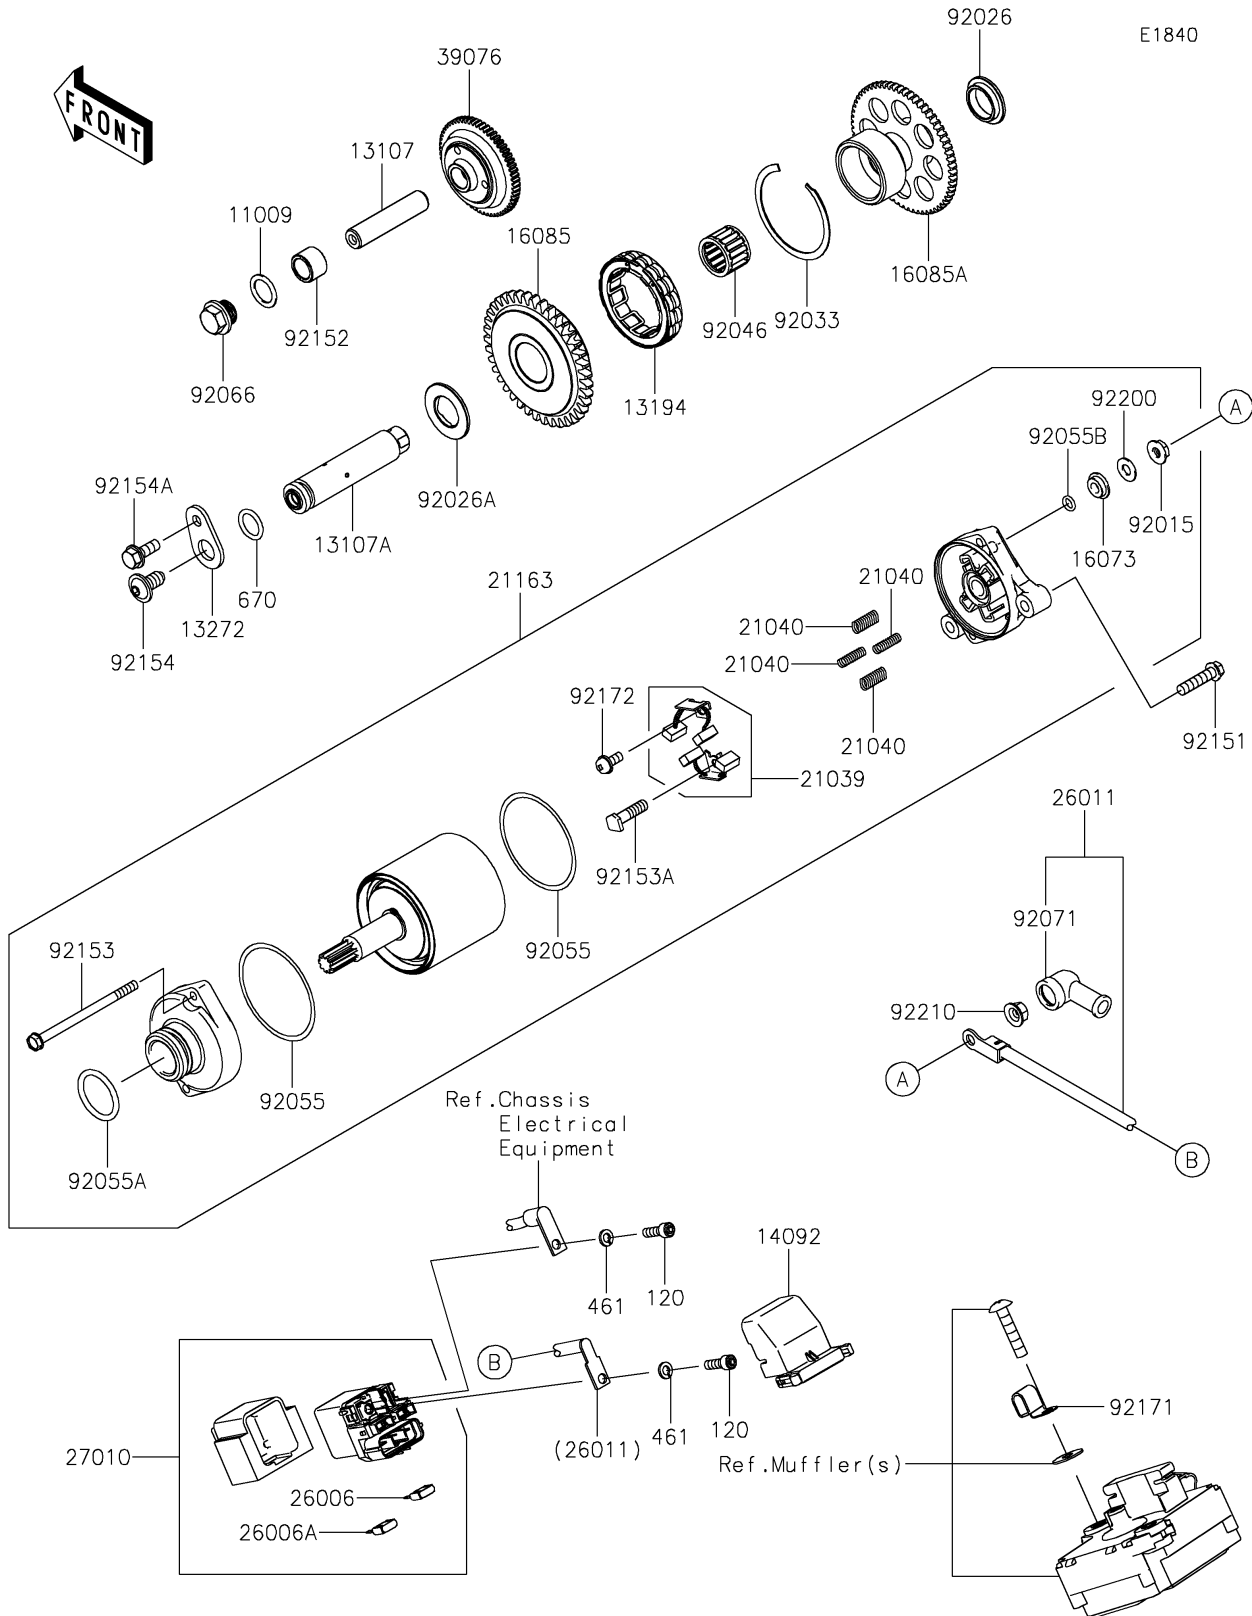

# 2021 Ninja® ZX™ -10R PARTS DIAGRAM

## Starter Motor

### Starter Motor

ITEM NAME	PART NUMBER	QUANTITY
GASKET,14.3X20X1 (Ref # 11009)	11009-1238	1
SHAFT (Ref # 13107)	13107-0231	1
SHAFT,ONEWAY CLUTCH (Ref # 13107A)	13107-0837	1
CLUTCH-ONEWAY (Ref # 13194)	13194-0553	1
PLATE (Ref # 13272)	13272-1998	1
COVER (Ref # 14092)	14092-0109	1
INSULATOR (Ref # 16073)	16073-0053	1
GEAR,39T (Ref # 16085)	16085-0650	1
GEAR,62T (Ref # 16085A)	16085-0651	1
BRUSH,CARBON (Ref # 21039)	21039-0004	1
SPRING-BRUSH (Ref # 21040)	21040-0003	4
STARTER-ELECTRIC (Ref # 21163)	21163-0064	1
FUSE,MINI BLADE,15A,BLUE (Ref # 26006)	26006-0001	1
FUSE,MINI BLADE,30A,GREEN (Ref # 26006A)	26006-1080	1
WIRE-LEAD (Ref # 26011)	26011-0308	1
SWITCH (Ref # 27010)	27010-0773	1
LIMITER (Ref # 39076)	39076-0554	1
NUT,STARTER MOTOR (Ref # 92015)	92015-1476	1
SPACER,RH (Ref # 92026)	92026-0157	1
SPACER,LH (Ref # 92026A)	92026-0158	1
RING-SNAP (Ref # 92033)	92033-3731	1
BEARING-NEEDLE,18X24X17 (Ref # 92046)	92046-0624	1
RING-O (Ref # 92055)	92055-0136	2
RING-O (Ref # 92055A)	92055-1276	1
RING-O,4.5X2.0 (Ref # 92055B)	92055-1370	1
PLUG,14X8 (Ref # 92066)	92066-0837	1
GROMMET (Ref # 92071)	92071-0024	1
BOLT,FLANGED-SMALL,6X25 (Ref # 92151)	92151-1930	2
COLLAR,12.2X17X12 (Ref # 92152)	92152-0870	1

### Starter Motor

ITEM NAME	PART NUMBER	QUANTITY
BOLT (Ref # 92153)	92153-1850	2
BOLT (Ref # 92153A)	92153-1866	1
BOLT,SOCKET,8X16 (Ref # 92154)	92154-0397	1
BOLT,FLANGED,6X16 (Ref # 92154A)	92154-1851	1
CLAMP (Ref # 92171)	92171-0534	1
SCREW (Ref # 92172)	92172-0334	1
WASHER (Ref # 92200)	92200-0386	1
NUT,6MM (Ref # 92210)	92210-0188	1
BOLT-SOCKET,5X10 (Ref # 120)	120CB0510	2
WASHER-SPRING,5MM (Ref # 461)	461DB0500	2
O RING,14MM (Ref # 670)	670D2014	1