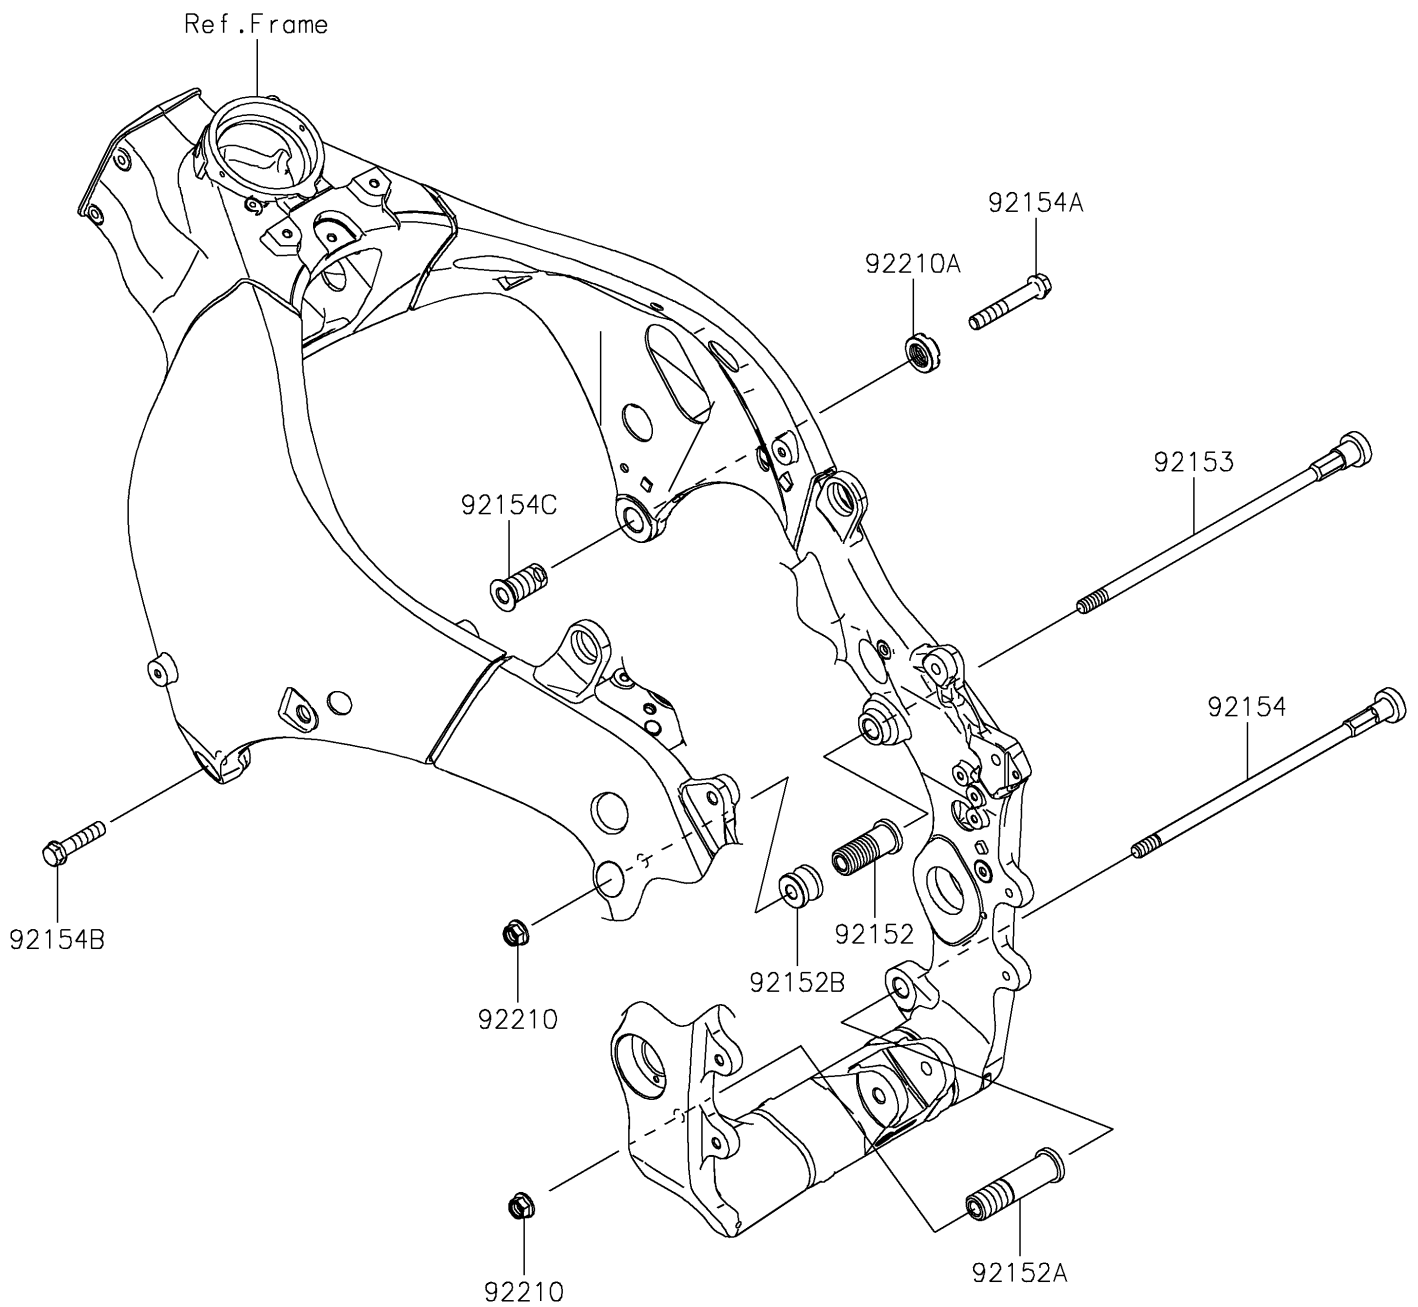

2021 Ninja® ZX™ -10R PARTS DIAGRAM

Engine Mount

F2122

2021 Ninja® ZX™ -10R PARTS LIST

Engine Mount

ITEM NAME	PART NUMBER	QUANTITY
COLLAR,ENGINE MOUNT (Ref # 92152)	92152-0076	1
COLLAR,10.5X20X80 (Ref # 92152A)	92152-0860	1
COLLAR (Ref # 92152B)	92152-0984	1
BOLT,SOCKET,10X279 (Ref # 92153)	92153-1329	1
BOLT,SOCKET,10X260 (Ref # 92154)	92154-0386	1
BOLT,FLANGED,10X65 (Ref # 92154A)	92154-1964	1
BOLT,FLANGED,10X40 (Ref # 92154B)	92154-1965	1
BOLT,SOCKET,18X38 (Ref # 92154C)	92154-1966	1
NUT,LOCK,FLANGED,10MM (Ref # 92210)	92210-1139	2
NUT,CASTLE,18MM (Ref # 92210A)	92210-1390	1