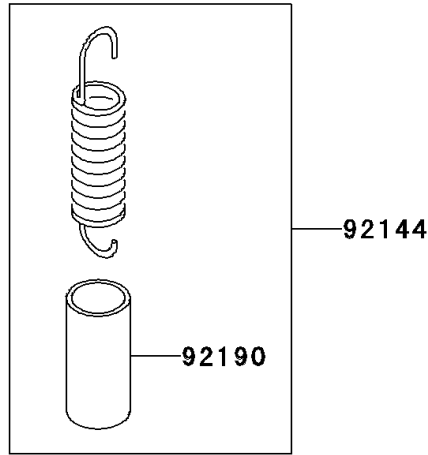

2005 KX250 PARTS DIAGRAM

Brake Pedal

F2260

2005 KX250 PARTS LIST

Brake Pedal

ITEM NAME	PART NUMBER	QUANTITY
O RING,12MM (Ref # 670)	670B2012	2
LEVER-COMP,BRAKE PEDAL (Ref # 13236)	13236-0057	1
SPRING,BRAKE PEDAL RETURN (Ref # 92144)	92144-1752	1
BOLT,BRAKE PEDAL,10MM (Ref # 92153)	92153-0738	1
TUBE,13X16X25 (Ref # 92190)	92190-1488	1