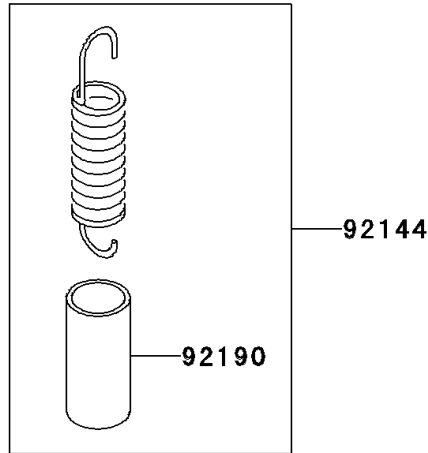

2005 KX250 PARTS DIAGRAM

Brake Pedal

F2260

2005 KX250 PARTS LIST

Brake Pedal

ITEM NAME	PART NUMBER	QUANTITY
O RING,12MM (Ref # 670)	670B2012	2
LEVER-COMP,BRAKE PEDAL (Ref # 13236)	13236-0057	1
SPRING,BRAKE PEDAL RETURN (Ref # 92144)	92144-1752	1
BOLT,BRAKE PEDAL,10MM (Ref # 92153)	92153-0738	1
TUBE,13X16X25 (Ref # 92190)	92190-1488	1