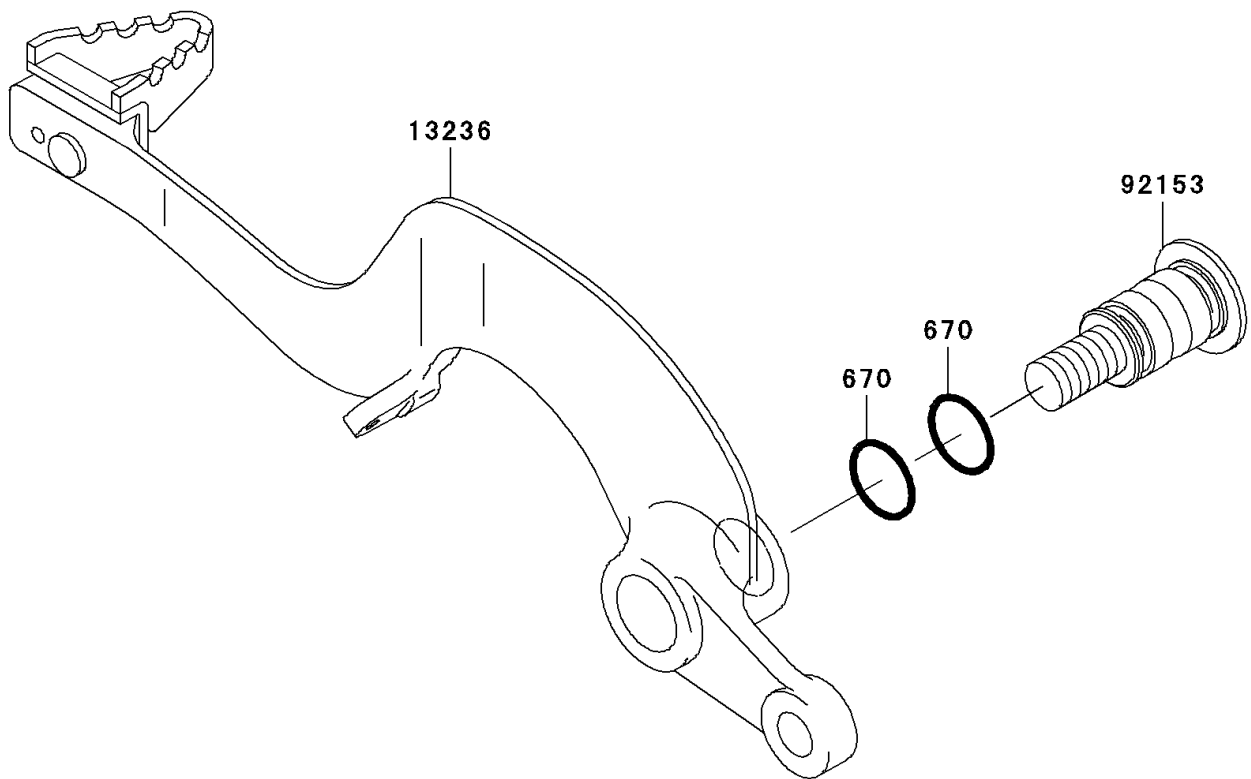

2005 KX250 PARTS DIAGRAM

Brake Pedal

F2260

2005 KX250 PARTS LIST

Brake Pedal

ITEM NAME	PART NUMBER	QUANTITY
O RING,12MM (Ref # 670)	670B2012	2
LEVER-COMP,BRAKE PEDAL (Ref # 13236)	13236-0057	1
SPRING,BRAKE PEDAL RETURN (Ref # 92144)	92144-1752	1
BOLT,BRAKE PEDAL,10MM (Ref # 92153)	92153-0738	1
TUBE,13X16X25 (Ref # 92190)	92190-1488	1