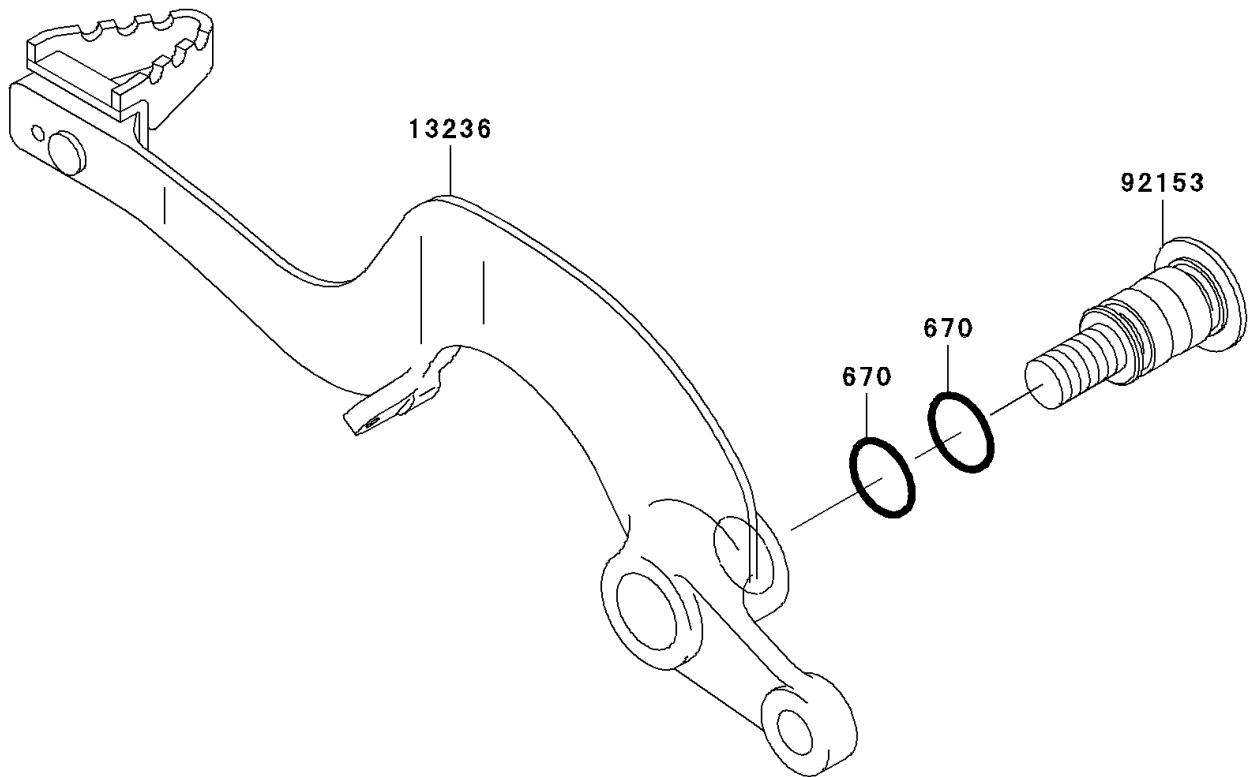

2005 KX250 PARTS DIAGRAM

Brake Pedal

F2260

2005 KX250 PARTS LIST

Brake Pedal

ITEM NAME	PART NUMBER	QUANTITY
O RING,12MM (Ref # 670)	670B2012	2
LEVER-COMP,BRAKE PEDAL (Ref # 13236)	13236-0057	1
SPRING,BRAKE PEDAL RETURN (Ref # 92144)	92144-1752	1
BOLT,BRAKE PEDAL,10MM (Ref # 92153)	92153-0738	1
TUBE,13X16X25 (Ref # 92190)	92190-1488	1