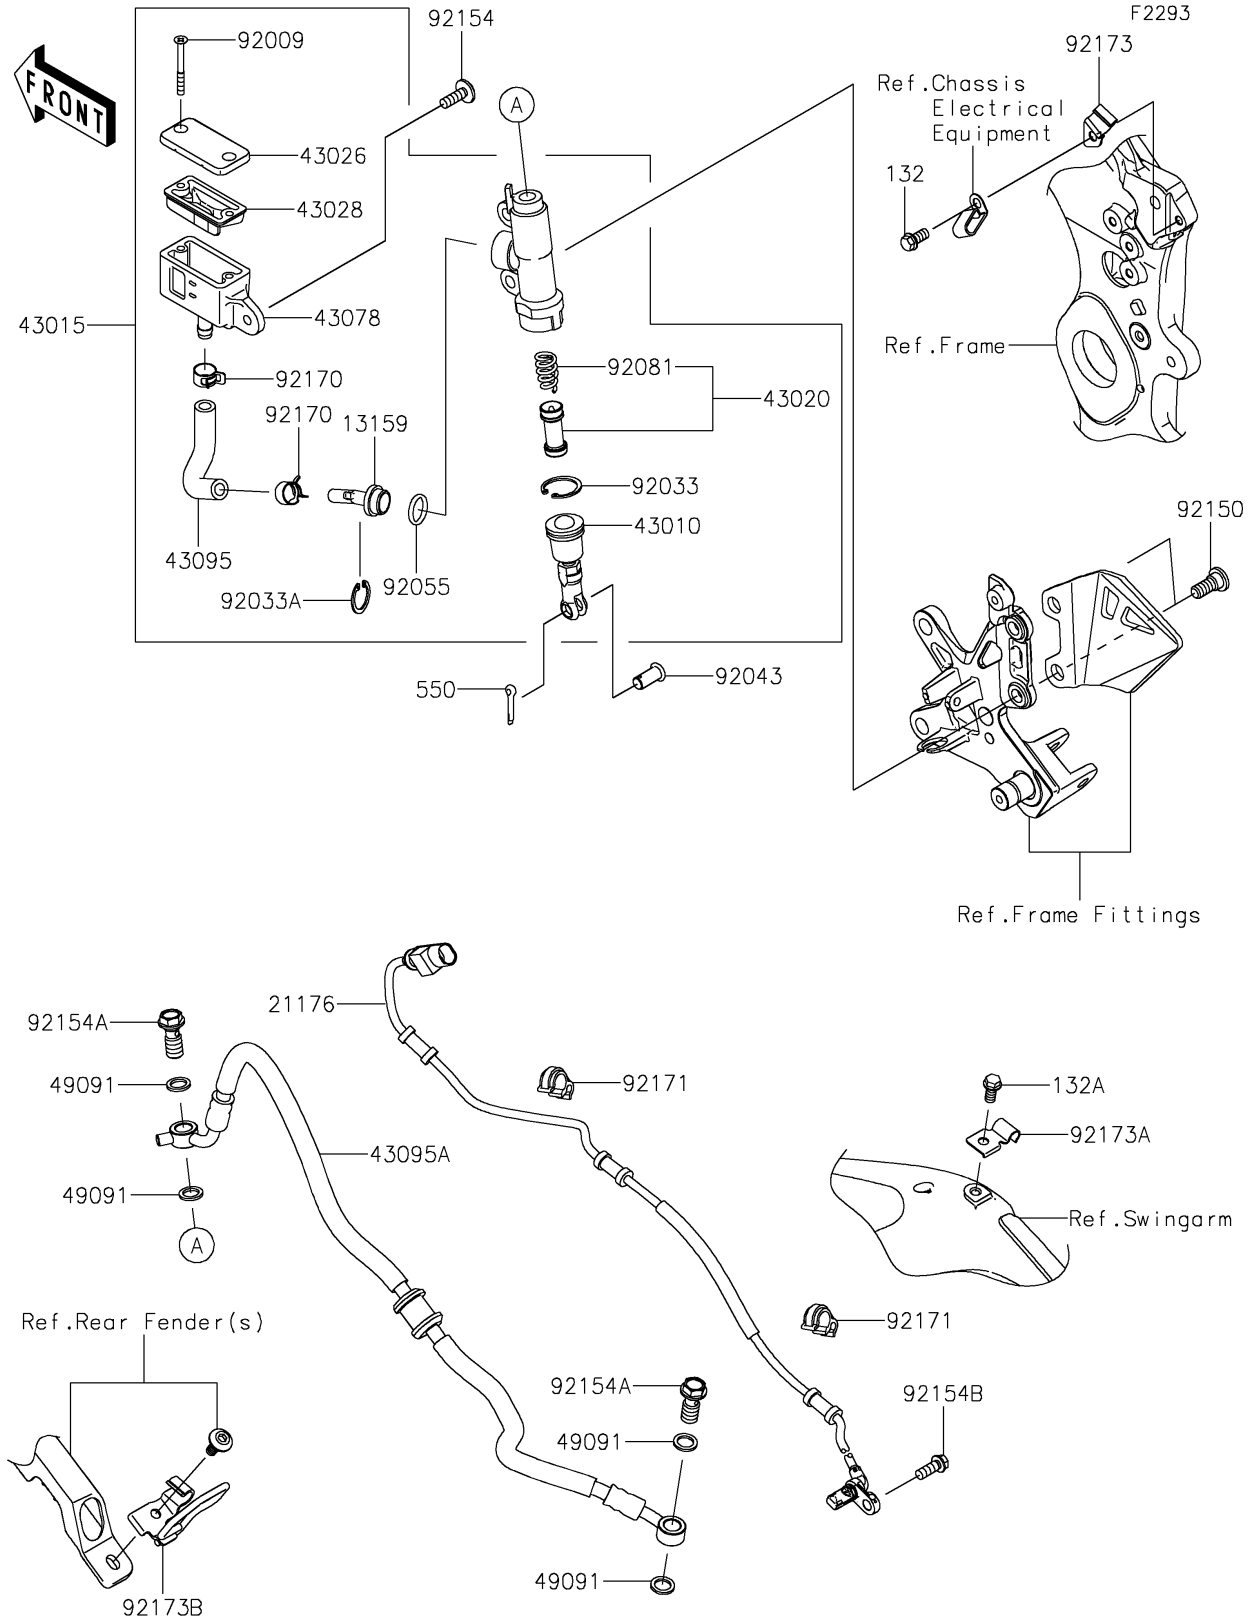

2021 Ninja® ZX™ -10R PARTS DIAGRAM

Rear Master Cylinder

2021 Ninja® ZX™-10R PARTS LIST

Rear Master Cylinder

ITEM NAME	PART NUMBER	QUANTITY
CONNECTOR (Ref # 13159)	13159-0009	1
SENSOR,RR WHEEL (Ref # 21176)	21176-0980	1
ROD-ASSY-BRAKE (Ref # 43010)	43010-0016	1
CYLINDER-ASSY-MASTER,RR (Ref # 43015)	43015-0775	1
PISTON-COMP-BRAKE (Ref # 43020)	43020-1057	1
CAP-BRAKE (Ref # 43026)	43026-0031	1
DIAPHRAGM (Ref # 43028)	43028-1067	1
RESERVOIR (Ref # 43078)	43078-1189	1
HOSE-BRAKE,RR CALIPER (Ref # 43095)	43095-1518	1
HOSE-BRAKE,RR M/C-CALIPER (Ref # 43095A)	43095-1787	1
WASHER-SEAL,10.1X14.5X1.5 (Ref # 49091)	49091-0001	4
SCREW,4X40 (Ref # 92009)	92009-1596	2
RING-SNAP,20.9X24.6X1.2 (Ref # 92033)	92033-0079	1
RING-SNAP,20.5MM (Ref # 92033A)	92033-1186	1
PIN (Ref # 92043)	92043-0904	1
RING-O,14.8X2.4 (Ref # 92055)	92055-0741	1
SPRING,MASTER CYLINDER (Ref # 92081)	92081-1737	1
BOLT,SOCKET,8X25 (Ref # 92150)	92150-1837	2
BOLT,SOCKET,6X18 (Ref # 92154)	92154-1694	1
BOLT,BANJO,10X23 (Ref # 92154A)	92154-1712	2
BOLT,FLANGED,6X16 (Ref # 92154B)	92154-4217	1
CLAMP,HOSE (Ref # 92170)	92170-1091	2
CLAMP,BRAKE HOSE (Ref # 92171)	92171-1819	2
CLAMP,MAIN FRAME,RR (Ref # 92173)	92173-1516	1
CLAMP,SWING ARM,MID (Ref # 92173A)	92173-1517	1
CLAMP,SWING ARM,RR (Ref # 92173B)	92173-2423	1
BOLT-FLANGED-SMALL,6X12 (Ref # 132)	132BA0612	1
BOLT-FLANGED-SMALL,6X12 (Ref # 132A)	132BB0612	1
PIN-COTTER,2.0X15 (Ref # 550)	550AA2015	1