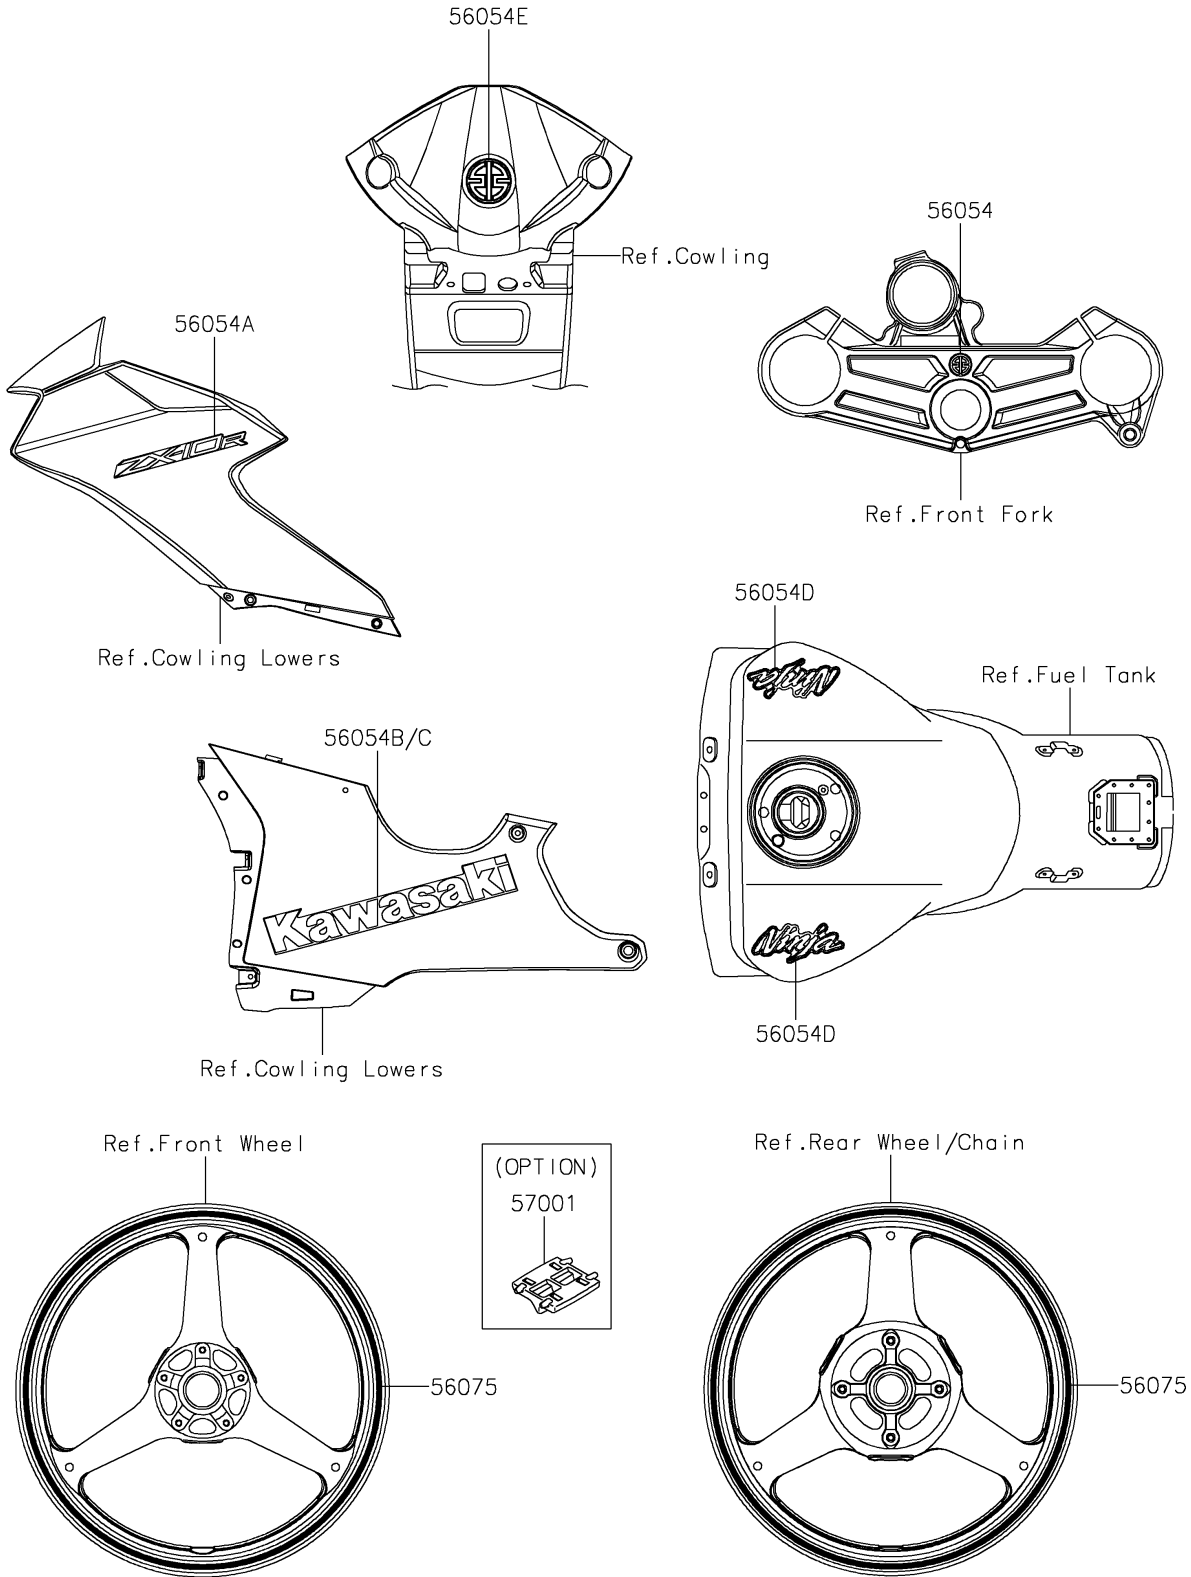

2021 Ninja® ZX™ -10R PARTS DIAGRAM

Decals(Black)(MMFNL)

F2861

2021 Ninja® ZX™ -10R PARTS LIST

Decals(Black)(MMFNL)

ITEM NAME	PART NUMBER	QUANTITY
MARK,UPP HOLDER,RIVER (Ref # 56054)	56054-1628	1
MARK,SIDE COWL.,ZX-10R (Ref # 56054A)	56054-2866	2
MARK,LWR COWL.,LH,KAWASAKI (Ref # 56054B)	56054-2867	1
MARK,LWR COWL.,RH,KAWASAKI (Ref # 56054C)	56054-2868	1
MARK,FUEL TANK,NINJA (Ref # 56054D)	56054-2874	2
MARK,UPP COWL.,RIVER (Ref # 56054E)	56054-2900	1
PATTERN,WHEEL,GREEN,6X1079 (Ref # 56075)	56075-1575	4
RIM STRIPE APPLICATOR (Ref # 57001)	57001-1752	AR