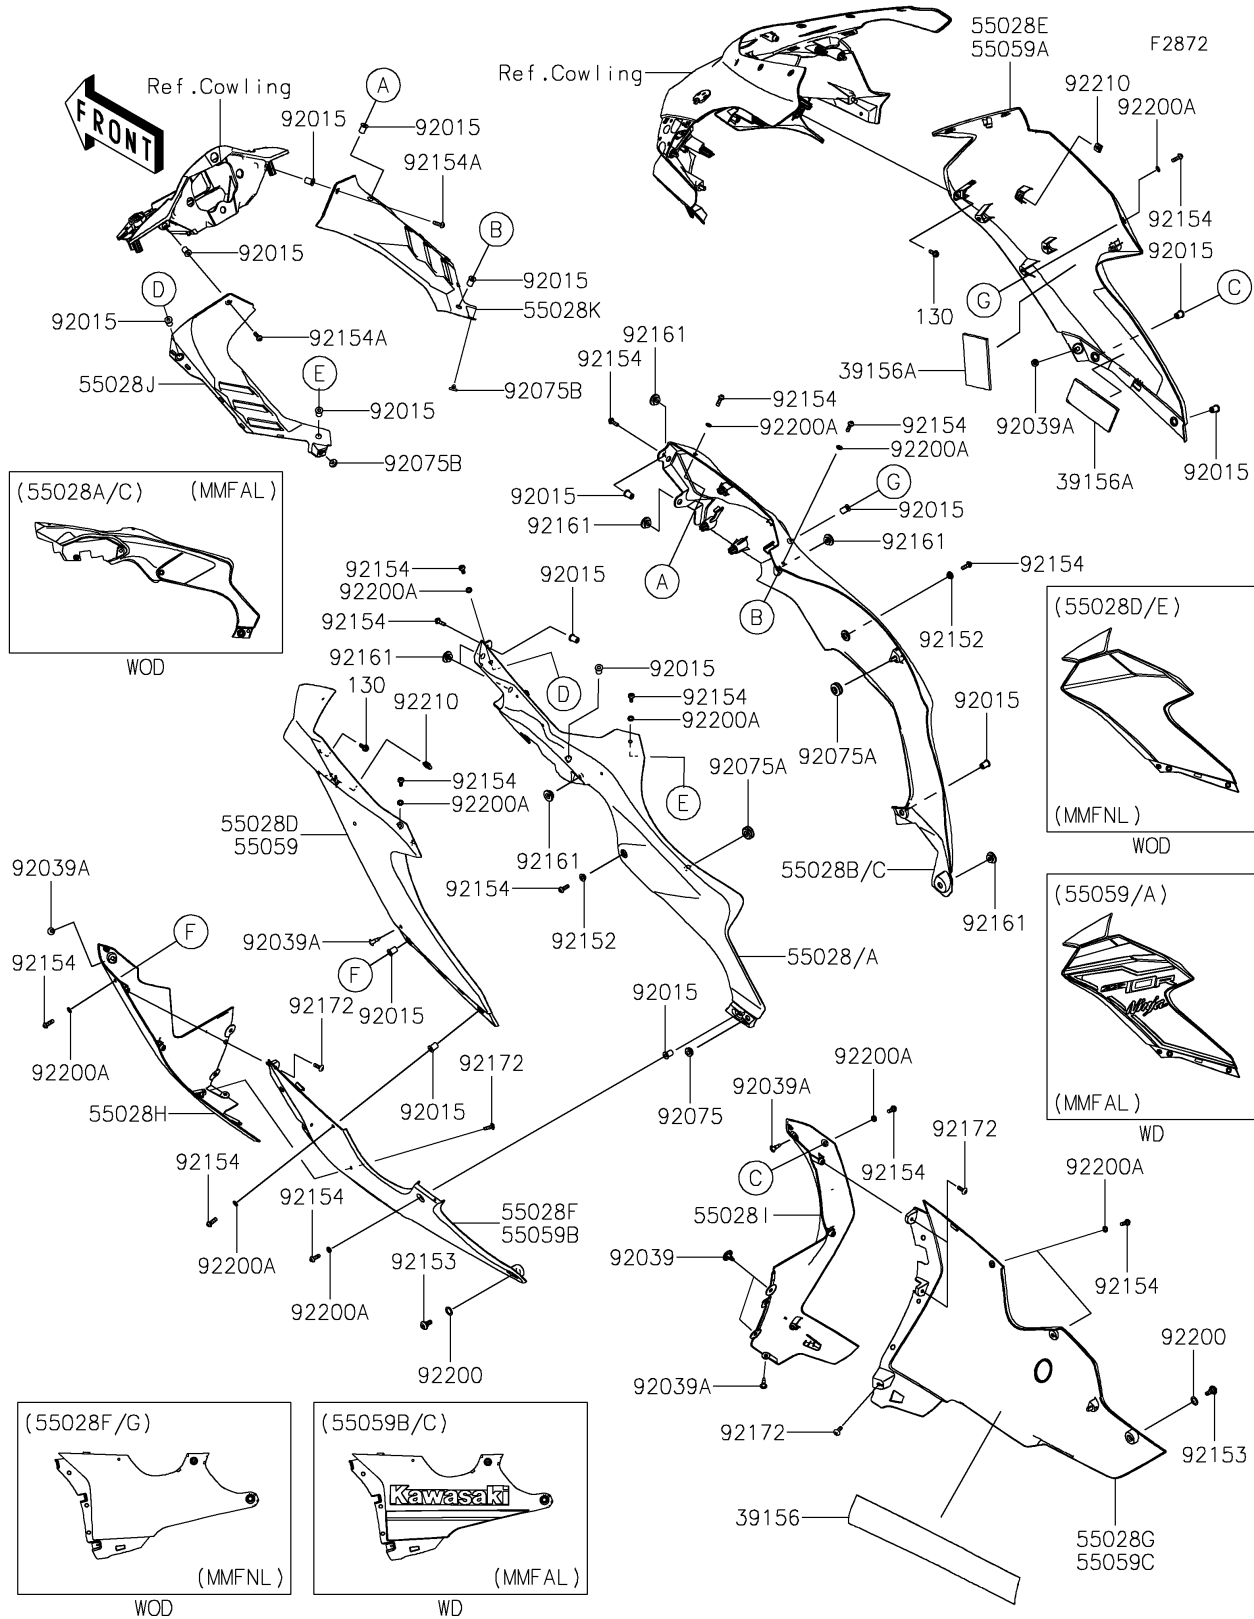

# 2021 Ninja<sup>®</sup> ZX<sup>™</sup> -10R PARTS DIAGRAM

## Cowling Lower

## 2021 Ninja® ZX™ -10R PARTS LIST

### Cowling Lowers

ITEM NAME	PART NUMBER	QUANTITY
PAD,49X400X0.3 (Ref # 39156)	39156-0753	1
PAD,100X50X5 (Ref # 39156A)	39156-2543	2
COWLING,SIDE,LH,M.S.BLACK (Ref # 55028)	55028-0759-660	1
COWLING,SIDE,RH,M.S.BLACK (Ref # 55028B)	55028-0760-660	1
COWLING,WINGLET,LH,M.S.BLACK (Ref # 55028D)	55028-0761-660	1
COWLING,WINGLET,RH,M.S.BLACK (Ref # 55028E)	55028-0762-660	1
COWLING,LWR,LH,M.M.C.GRAY (Ref # 55028F)	55028-0763-51B	1
COWLING,LWR,RH,M.M.C.GRAY (Ref # 55028G)	55028-0764-51B	1
COWLING,FR,LWR,LH (Ref # 55028H)	55028-0765	1
COWLING,FR,LWR,RH (Ref # 55028I)	55028-0766	1
COWLING,INNER,LH (Ref # 55028J)	55028-0767	1
COWLING,INNER,RH (Ref # 55028K)	55028-0768	1
NUT,WELL,5MM (Ref # 92015)	92015-1757	16
RIVET,HOLE 8MM (Ref # 92039)	92039-0014	2
RIVET (Ref # 92039A)	92039-0068	5
DAMPER,6X16X7 (Ref # 92075)	92075-1011	1
DAMPER (Ref # 92075A)	92075-1067	2
DAMPER,BOOST SENSOR (Ref # 92075B)	92075-2113	2
COLLAR (Ref # 92152)	92152-2740	2
BOLT,SOCKET,6MM (Ref # 92153)	92153-0489	2
BOLT,SOCKET,5X16 (Ref # 92154)	92154-0209	16
BOLT,SOCKET,5X16 (Ref # 92154A)	92154-1701	2
DAMPER,6X20X7.5 (Ref # 92161)	92161-1937	7
SCREW,TAPPING,5X16 (Ref # 92172)	92172-0175	6
WASHER,10.4X15.9X0.5 (Ref # 92200)	92200-0157	2
WASHER,5.2X10X1.0 (Ref # 92200A)	92200-1820	12
NUT (Ref # 92210)	92210-0571	2
BOLT-FLANGED,5X12 (Ref # 130)	130BA0512	2