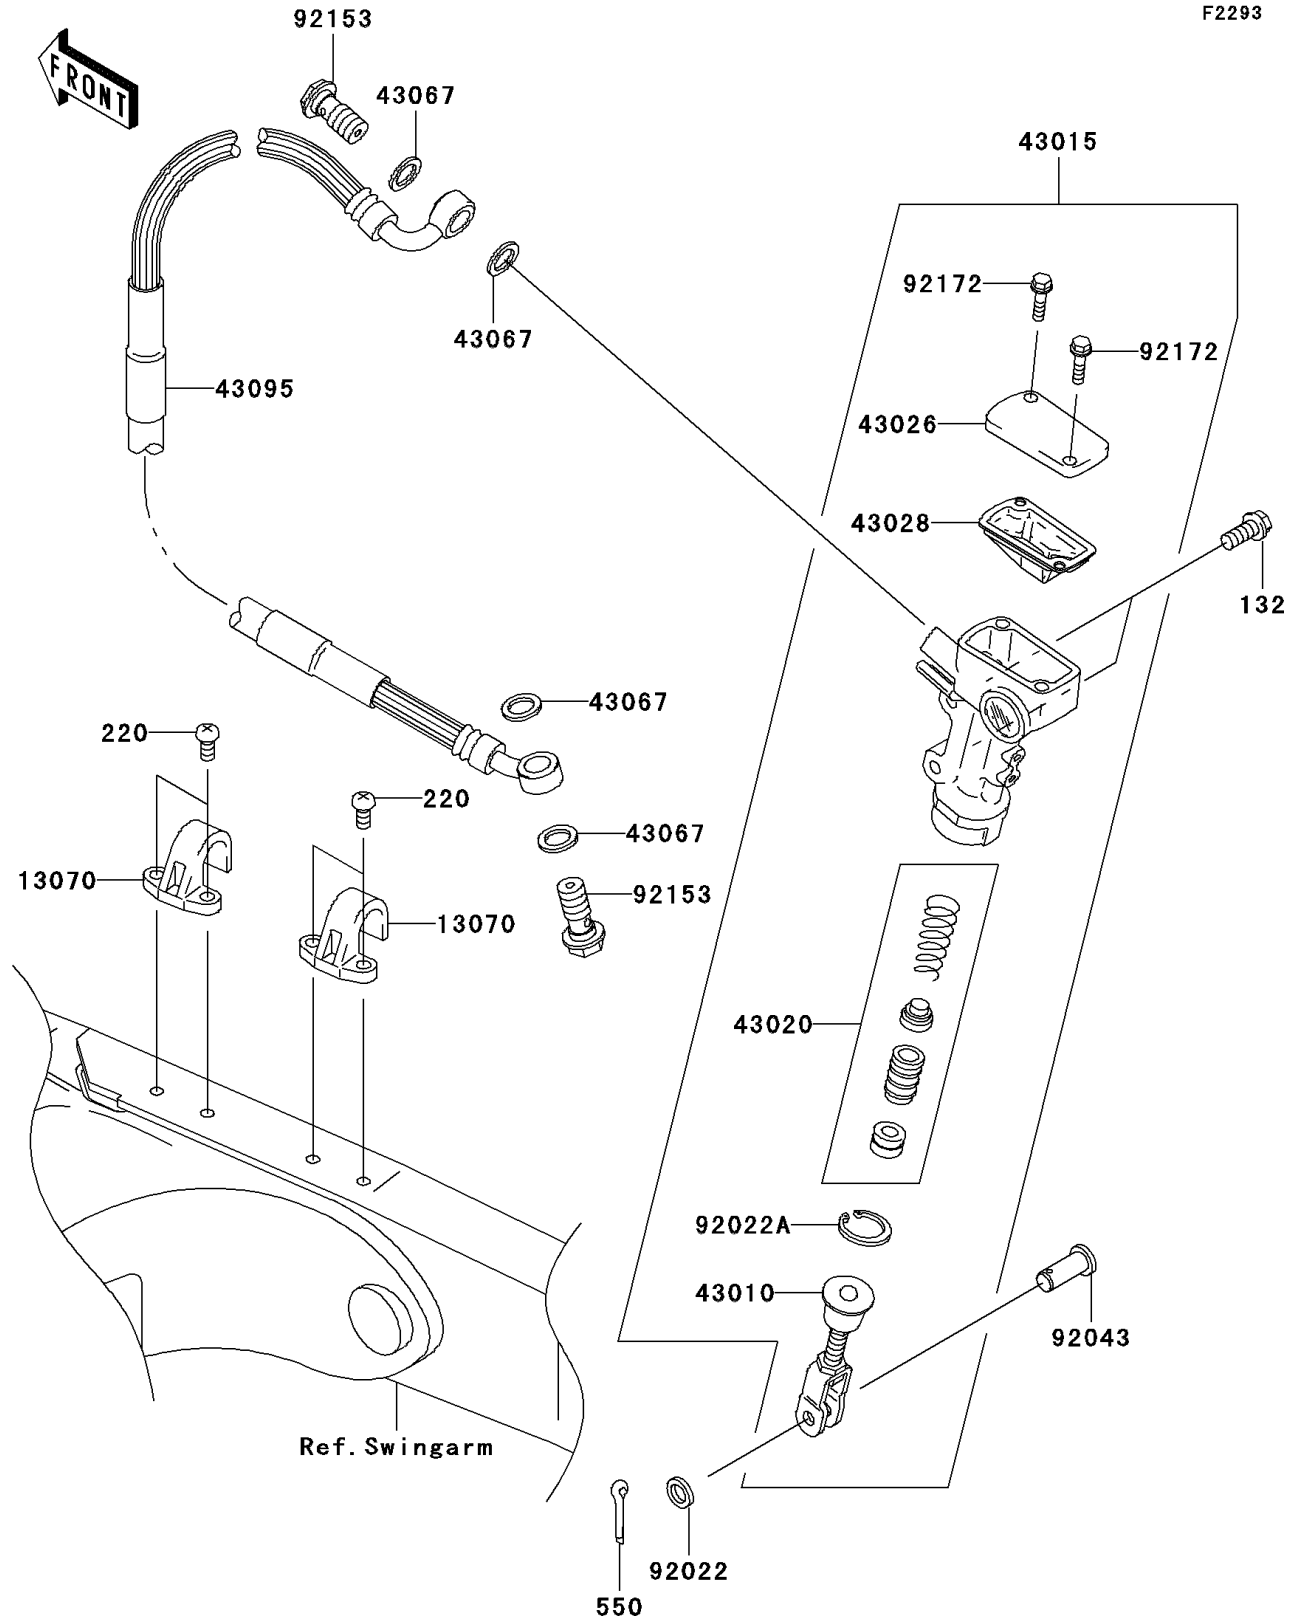

2005 KX250 PARTS DIAGRAM

Rear Master Cylinder

F2293

2005 KX250 PARTS LIST

Rear Master Cylinder

ITEM NAME	PART NUMBER	QUANTITY
BOLT-FLANGED-SMALL (Ref # 132)	132G0614	2
SCREW-PAN-CROS (Ref # 220)	220B0510	4
PIN-COTTER,2.0X15 (Ref # 550)	550D2015	1
GUIDE,BRAKE HOSE (Ref # 13070)	13070-0048	2
ROD-ASSY-BRAKE (Ref # 43010)	43010-1087	1
CYLINDER-ASSY-MASTER,RR (Ref # 43015)	43015-0004	1
PISTON-COMP-BRAKE (Ref # 43020)	43020-1094	1
CAP-BRAKE (Ref # 43026)	43026-1086	1
DIAPHRAGM (Ref # 43028)	43028-1092	1
WASHER,10.5X15X1.5 (Ref # 43067)	43067-001	4
HOSE-BRAKE,RR (Ref # 43095)	43095-0047	1
WASHER,8.5X13X1 (Ref # 92022)	92022-1028	1
WASHER,CIRCRIP (Ref # 92022A)	92022-1601	1
PIN (Ref # 92043)	92043-0004	1
BOLT,OIL,L=23 (Ref # 92153)	92153-0627	2
SCREW (Ref # 92172)	92172-1064	2