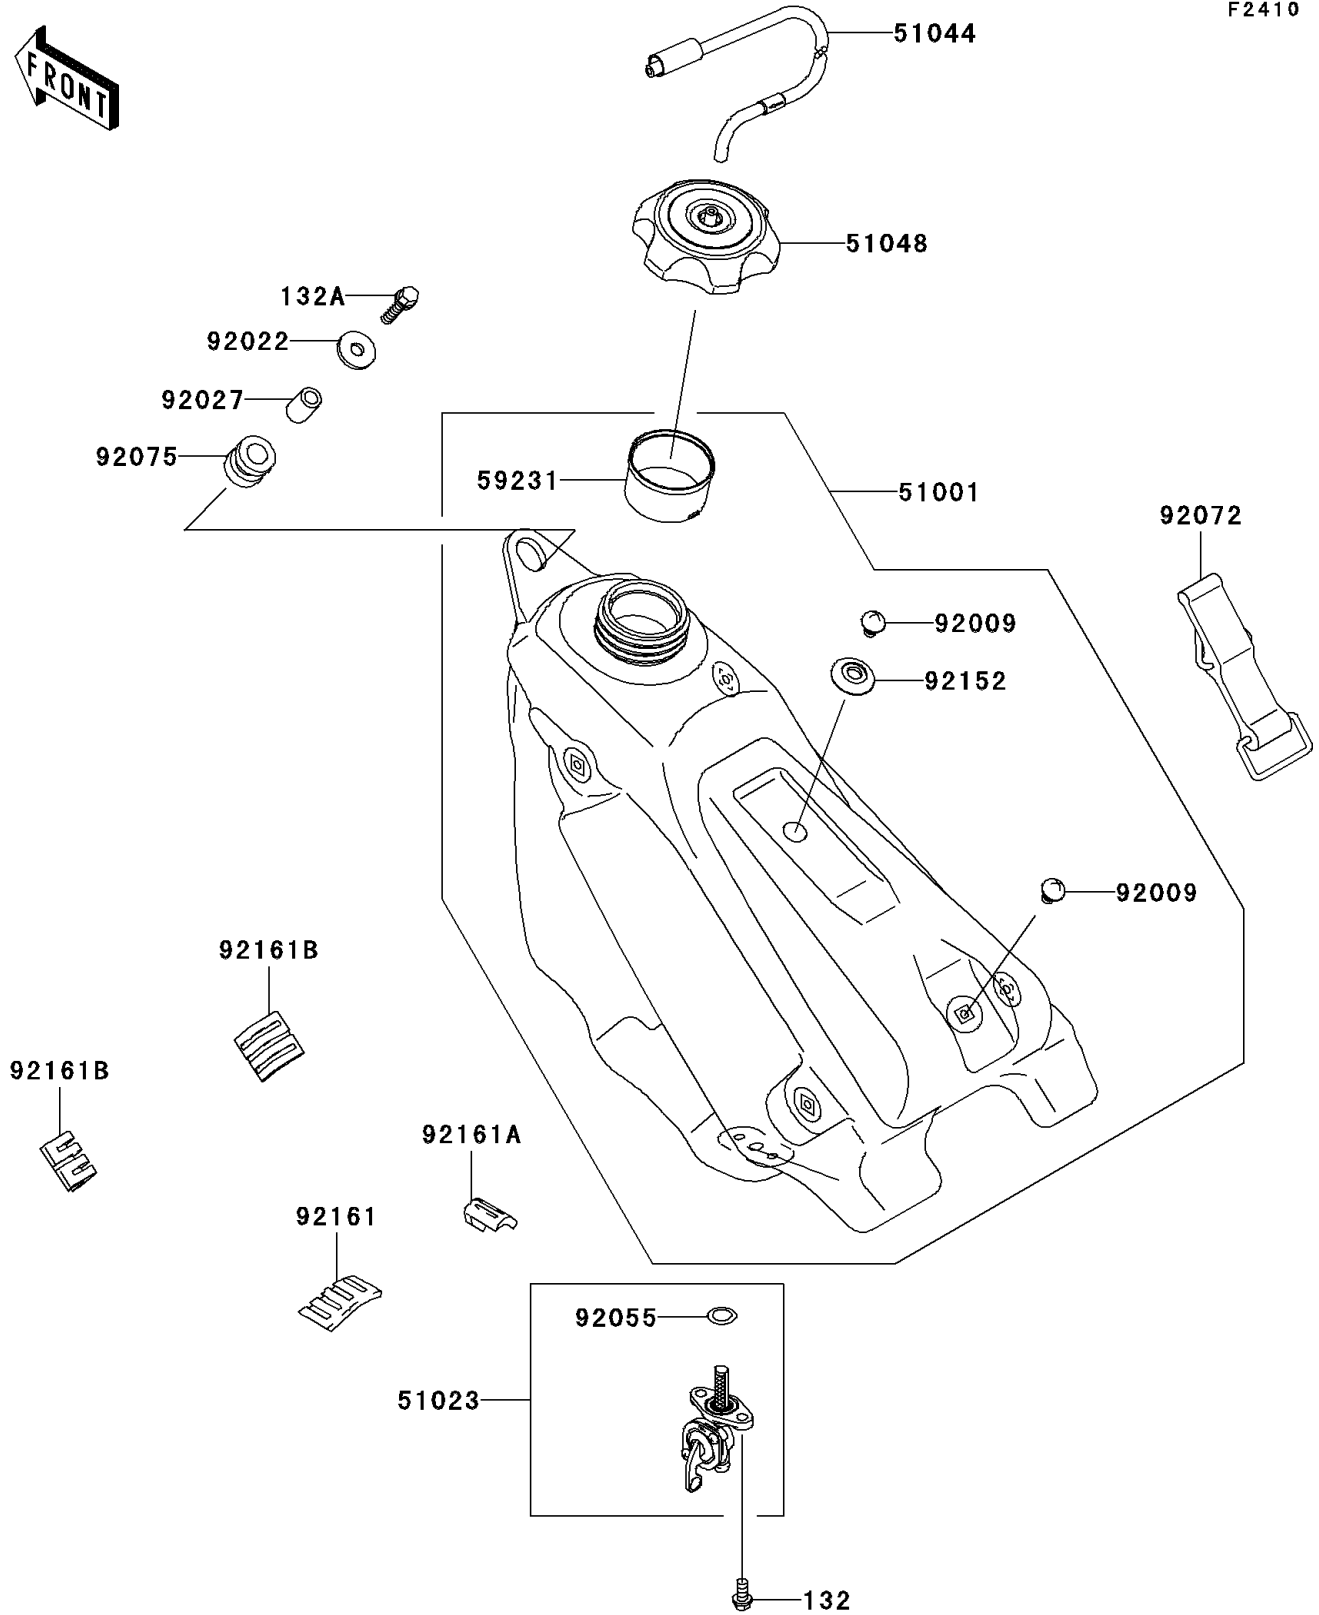

# 2005 KX250 PARTS DIAGRAM

Fuel Tank

F2410

## 2005 KX250 PARTS LIST

### Fuel Tank

ITEM NAME	PART NUMBER	QUANTITY
BOLT-FLANGED-SMALL (Ref # 132)	132G0612	2
BOLT-FLANGED-SMALL (Ref # 132A)	132G0625	1
TANK-COMP-FUEL,F.BLACK (Ref # 51001)	51001-0037-6Z	1
TAP-ASSY,FUEL (Ref # 51023)	51023-0014	1
TUBE-ASSY,TANK CAP (Ref # 51044)	51044-0019	1
CAP-ASSY-TANK,FUEL (Ref # 51048)	51048-0009	1
FILLER (Ref # 59231)	59231-0016	1
SCREW,6MM (Ref # 92009)	92009-1971	2
WASHER,6.5X24X2 (Ref # 92022)	92022-1690	1
COLLAR,6.8X10X14 (Ref # 92027)	92027-1966	1
RING-O,FUEL TAP PACKING (Ref # 92055)	92055-0078	1
BAND,FUEL TANK (Ref # 92072)	92072-1229	1
DAMPER (Ref # 92075)	92075-1787	1
COLLAR (Ref # 92152)	92152-1346	1
DAMPER,FUEL TANK,RR (Ref # 92161)	92161-1279	1
DAMPER,FUEL TANK,RR (Ref # 92161A)	92161-1280	1
DAMPER,FUEL TANK,SIDE (Ref # 92161B)	92161-1291	2