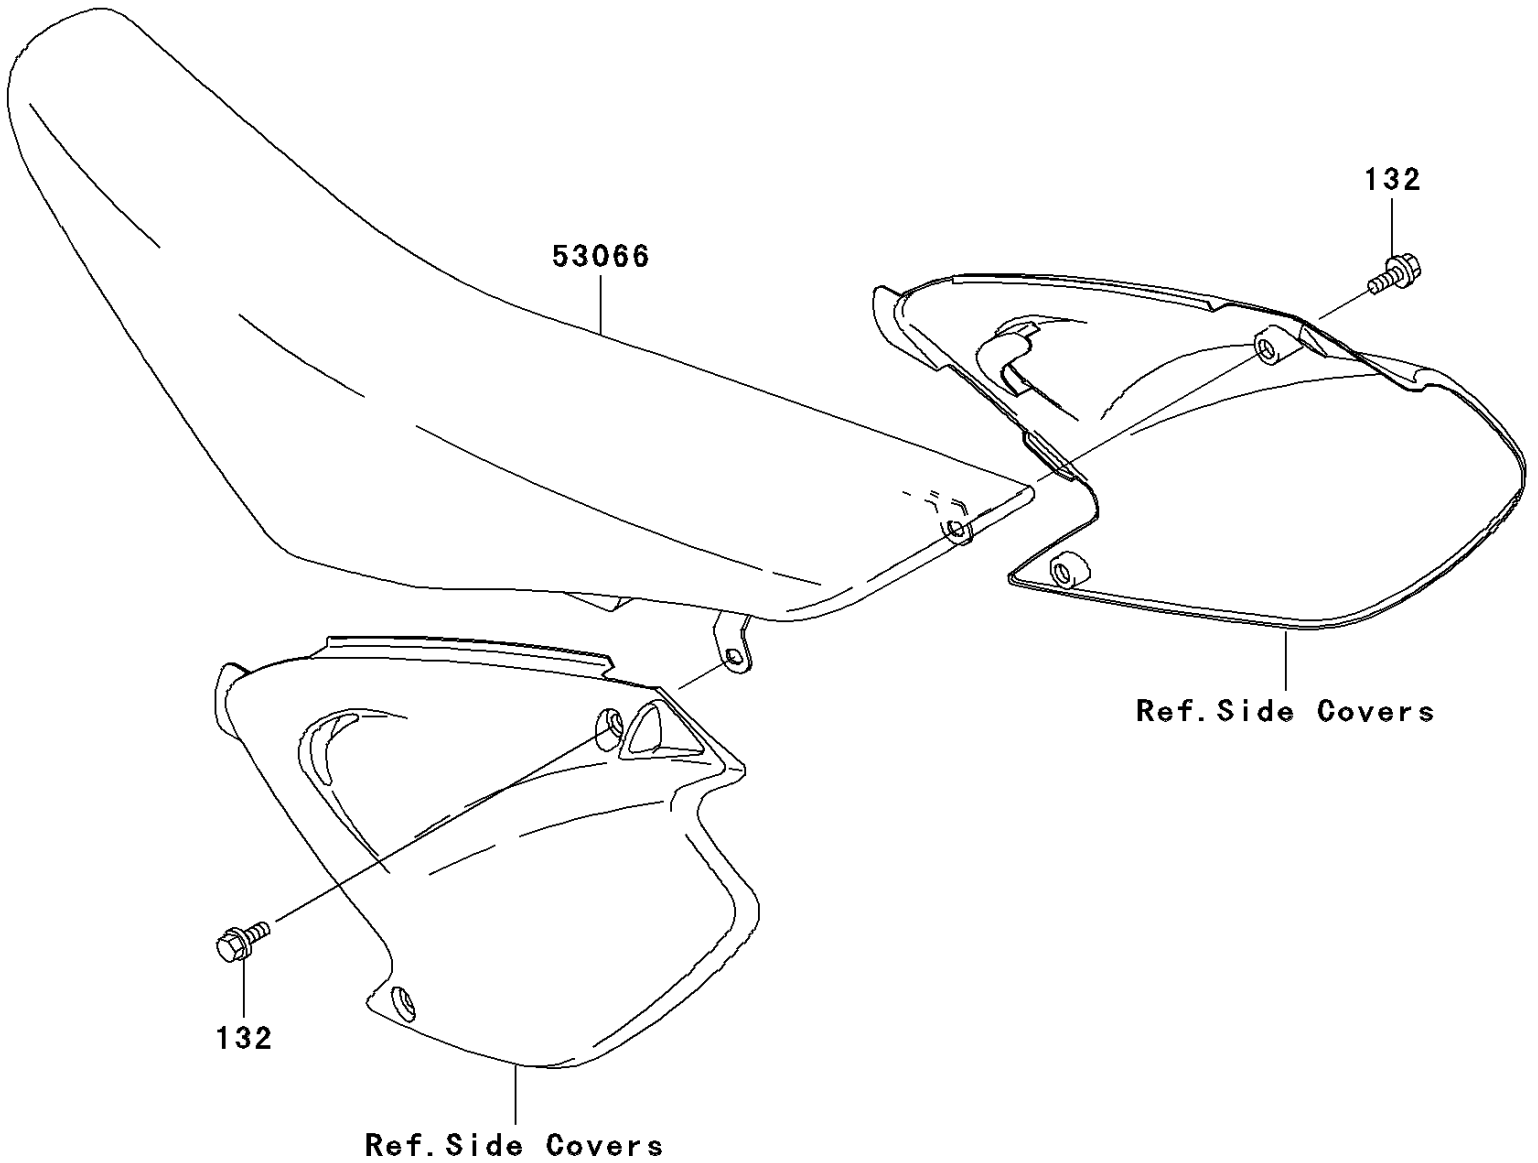

2005 KX250 PARTS DIAGRAM

Seat

F2510

2005 KX250 PARTS LIST

Seat

ITEM NAME	PART NUMBER	QUANTITY
BOLT-FLANGED-SMALL (Ref # 132)	132G0816	2
SEAT-ASSY,GRAY/BLACK (Ref # 53066)	53066-0076-339	1