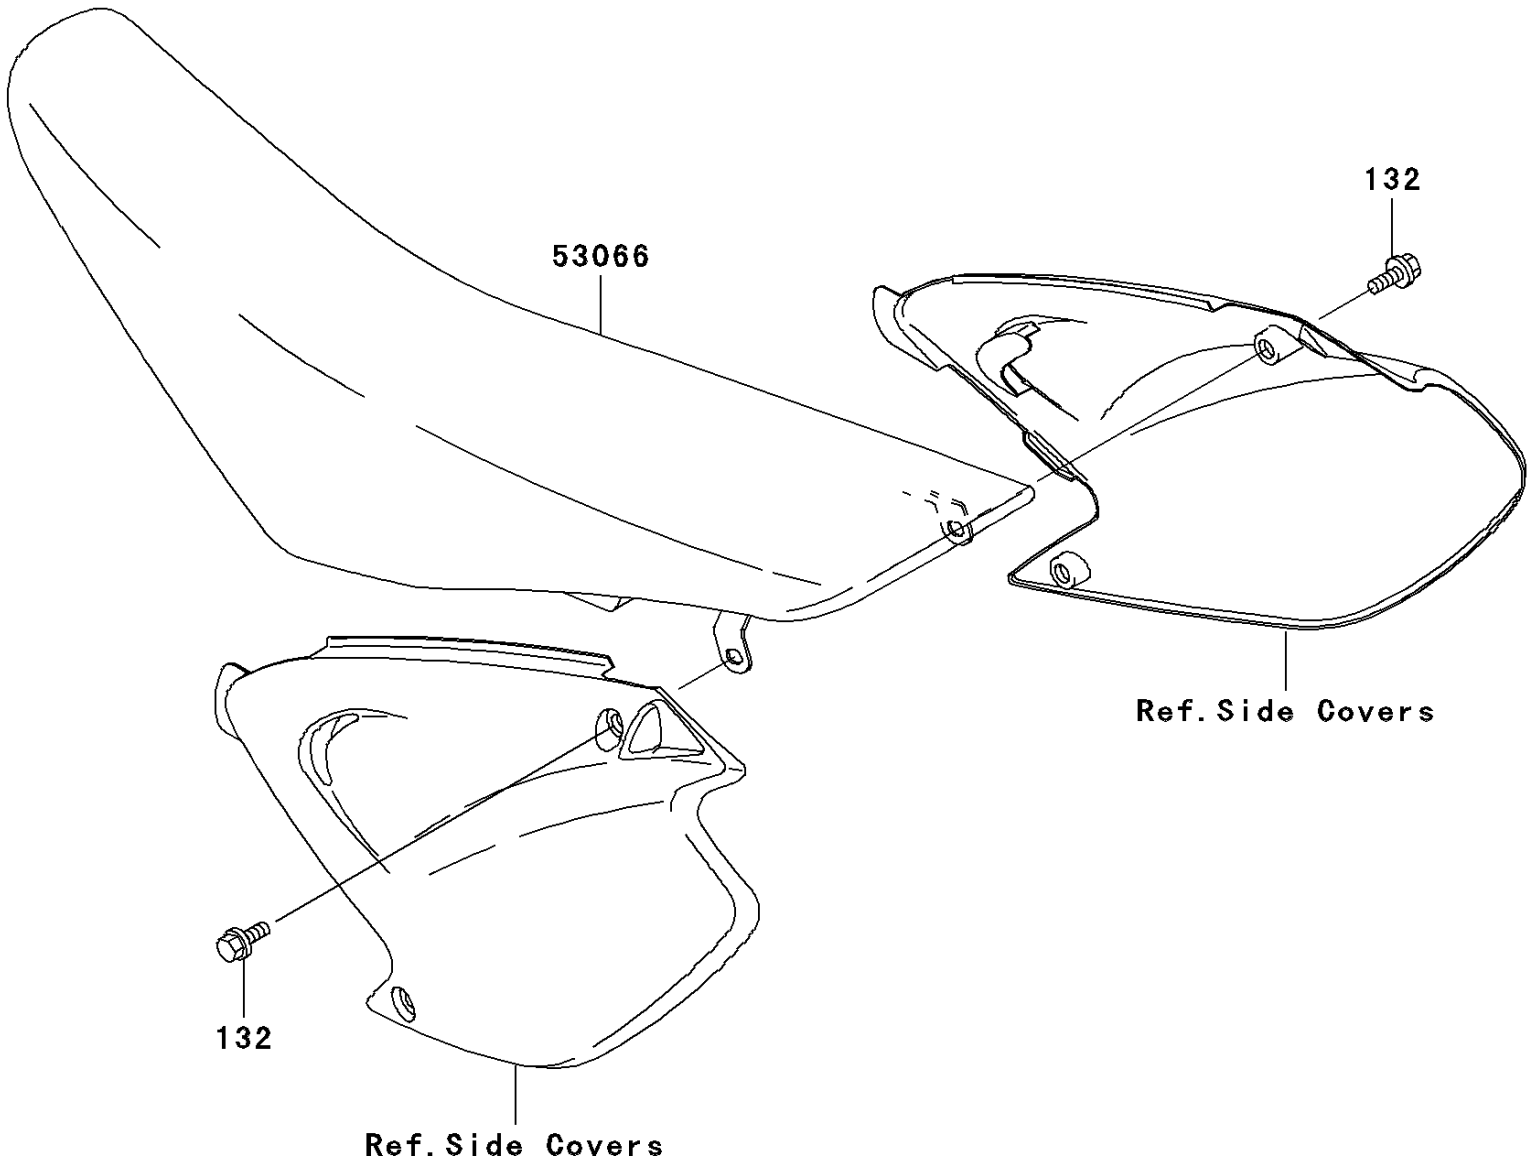

2005 KX250 PARTS DIAGRAM

Seat

F2510

2005 KX250 PARTS LIST

Seat

ITEM NAME	PART NUMBER	QUANTITY
BOLT-FLANGED-SMALL (Ref # 132)	132G0816	2
SEAT-ASSY,GRAY/BLACK (Ref # 53066)	53066-0076-339	1