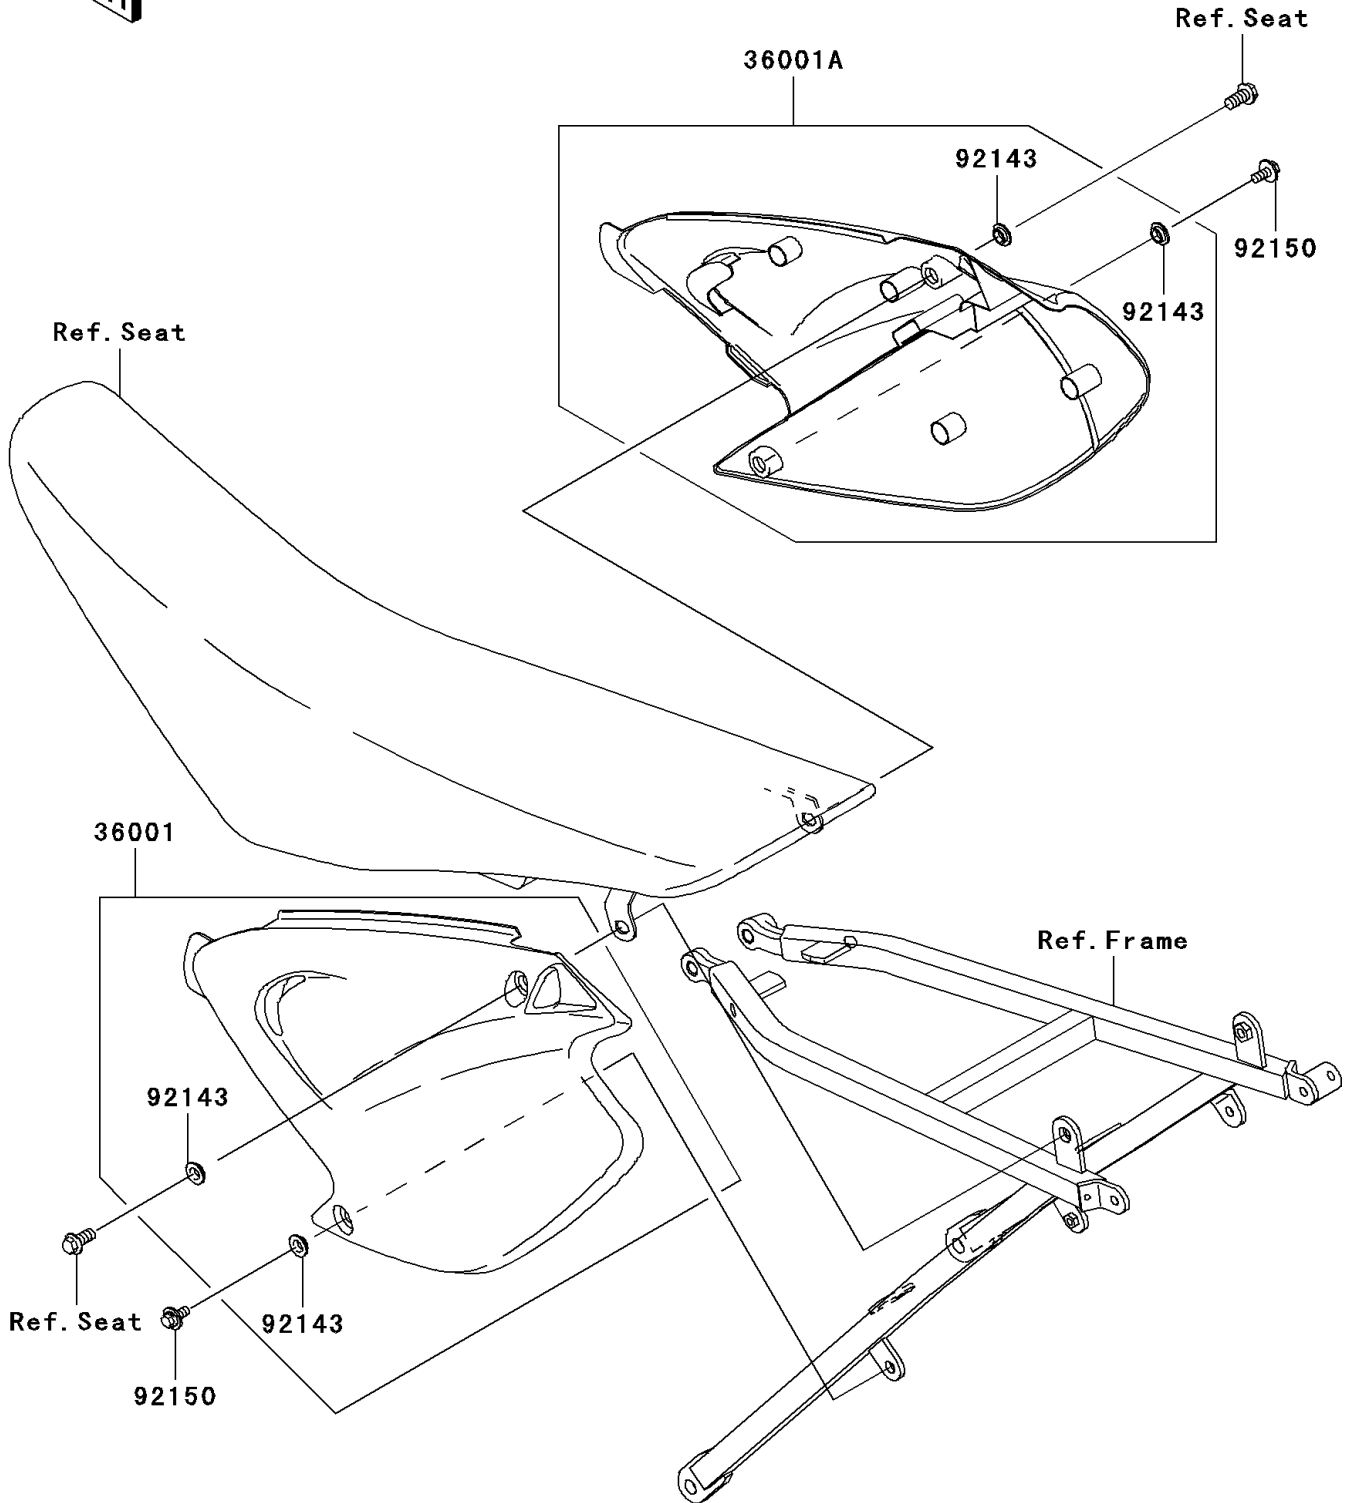

2005 KX250 PARTS DIAGRAM

Side Covers

F2611

2005 KX250 PARTS LIST

Side Covers

ITEM NAME	PART NUMBER	QUANTITY
COVER-SIDE,LH,S.WHITE (Ref # 36001)	36001-1671-266	1
COVER-SIDE,RH,S.WHITE (Ref # 36001A)	36001-1672-266	1
COLLAR (Ref # 92143)	92143-1196	4
BOLT,6X14 (Ref # 92150)	92150-1340	2