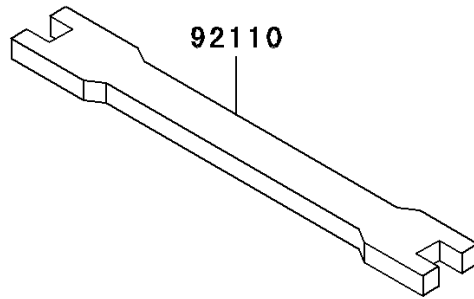

2005 KX250 PARTS DIAGRAM

Owner's Tools

F2810

92110A

92110

92104/A

2005 KX250 PARTS LIST

Owner's Tools

ITEM NAME	PART NUMBER	QUANTITY
GASKET-LIQUID,TB1211F (Ref # 92104)	92104-0004	1
GASKET-LIQUID,TB1215 (Ref # 92104A)	92104-1065	1
TOOL-WRENCH,NIPPLE,6X8 (Ref # 92110)	92110-0004	1
TOOL-WRENCH,BOX,21MM&SPOKE (Ref # 92110A)	92110-1200	1