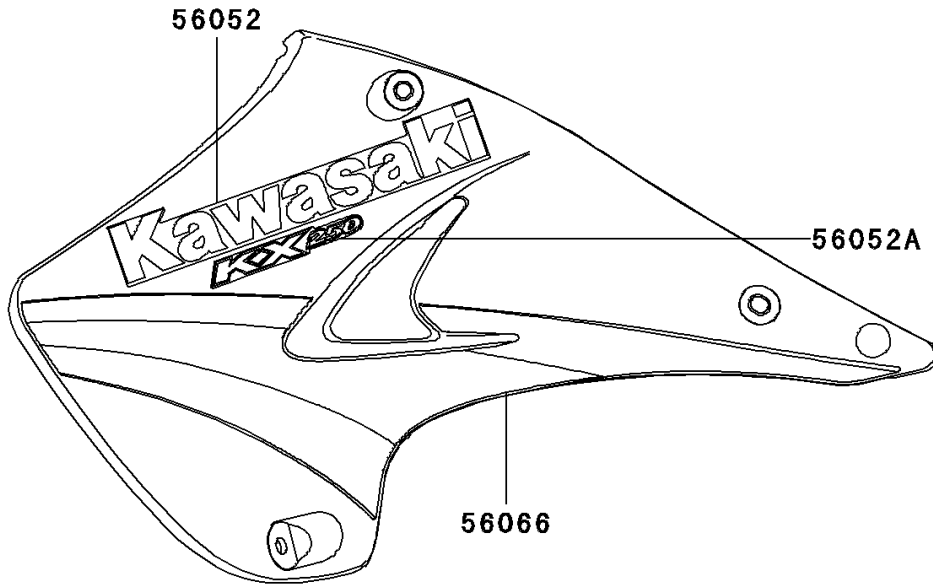

# 2005 KX250 PARTS DIAGRAM

Decals

F2861

## 2005 KX250 PARTS LIST

### Decals

ITEM NAME	PART NUMBER	QUANTITY
MARK,SHROUD,KAWASAKI (Ref # 56052)	56052-0368	2
MARK,SHROUD,KX250 (Ref # 56052A)	56052-0375	2
PATTERN,SHROUD,LH (Ref # 56066)	56066-1008	1
PATTERN,SHROUD,RH (Ref # 56066A)	56066-1009	1