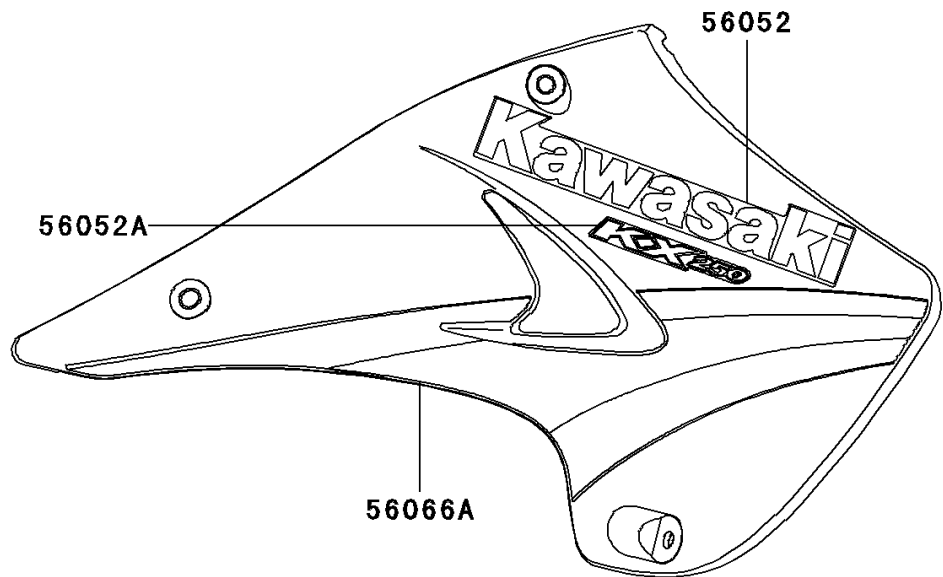

# 2005 KX250 PARTS DIAGRAM

Decals

F2861

## 2005 KX250 PARTS LIST

### Decals

ITEM NAME	PART NUMBER	QUANTITY
MARK,SHROUD,KAWASAKI (Ref # 56052)	56052-0368	2
MARK,SHROUD,KX250 (Ref # 56052A)	56052-0375	2
PATTERN,SHROUD,LH (Ref # 56066)	56066-1008	1
PATTERN,SHROUD,RH (Ref # 56066A)	56066-1009	1