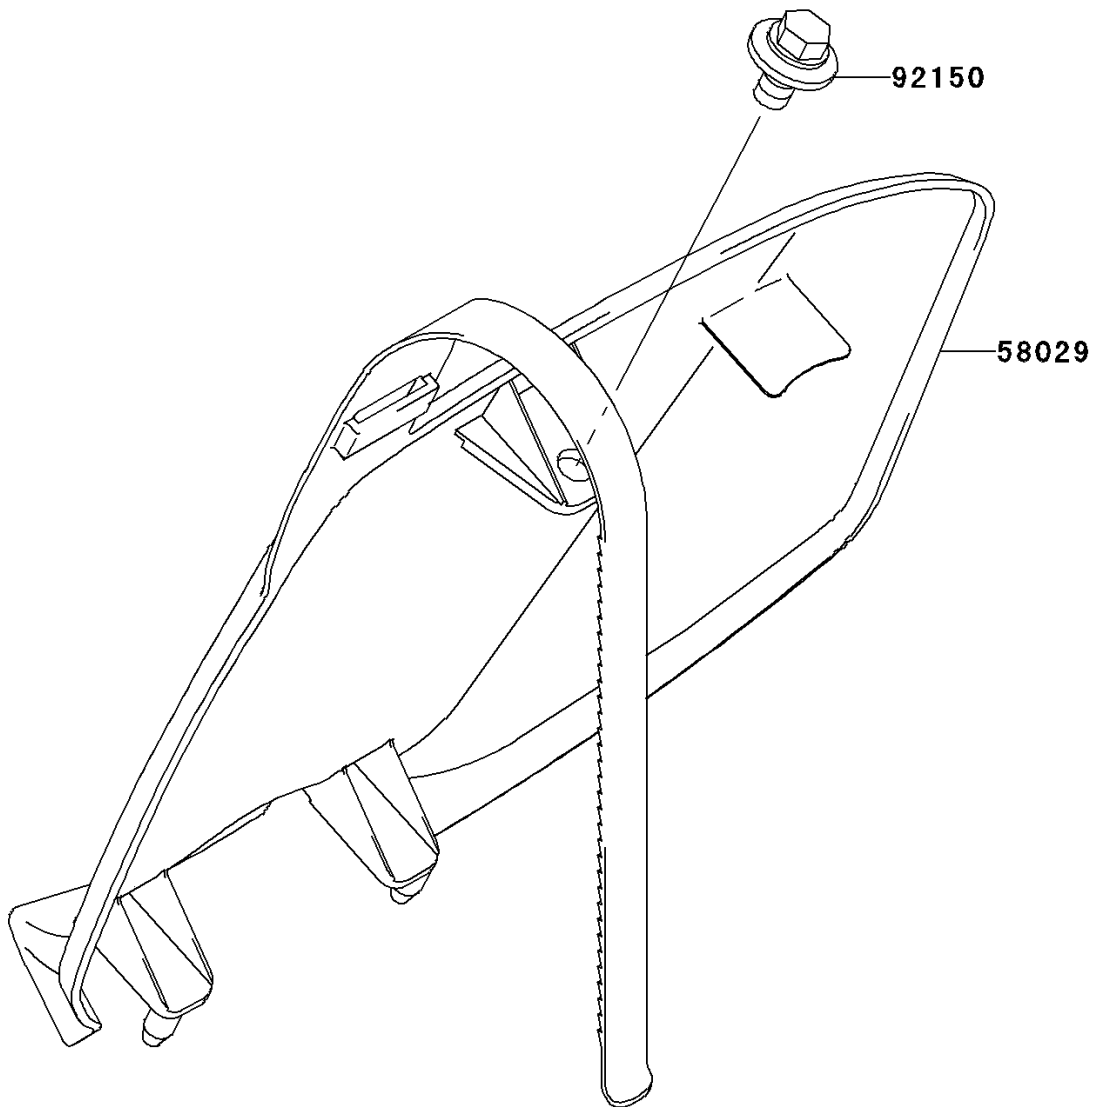

2005 KX250 PARTS DIAGRAM

Accessory

F2910

2005 KX250 PARTS LIST

Accessory

ITEM NAME	PART NUMBER	QUANTITY
PLATE-NUMBER,S.WHITE (Ref # 58029)	58029-0003-266	1
BOLT,6X12 (Ref # 92150)	92150-1435	1