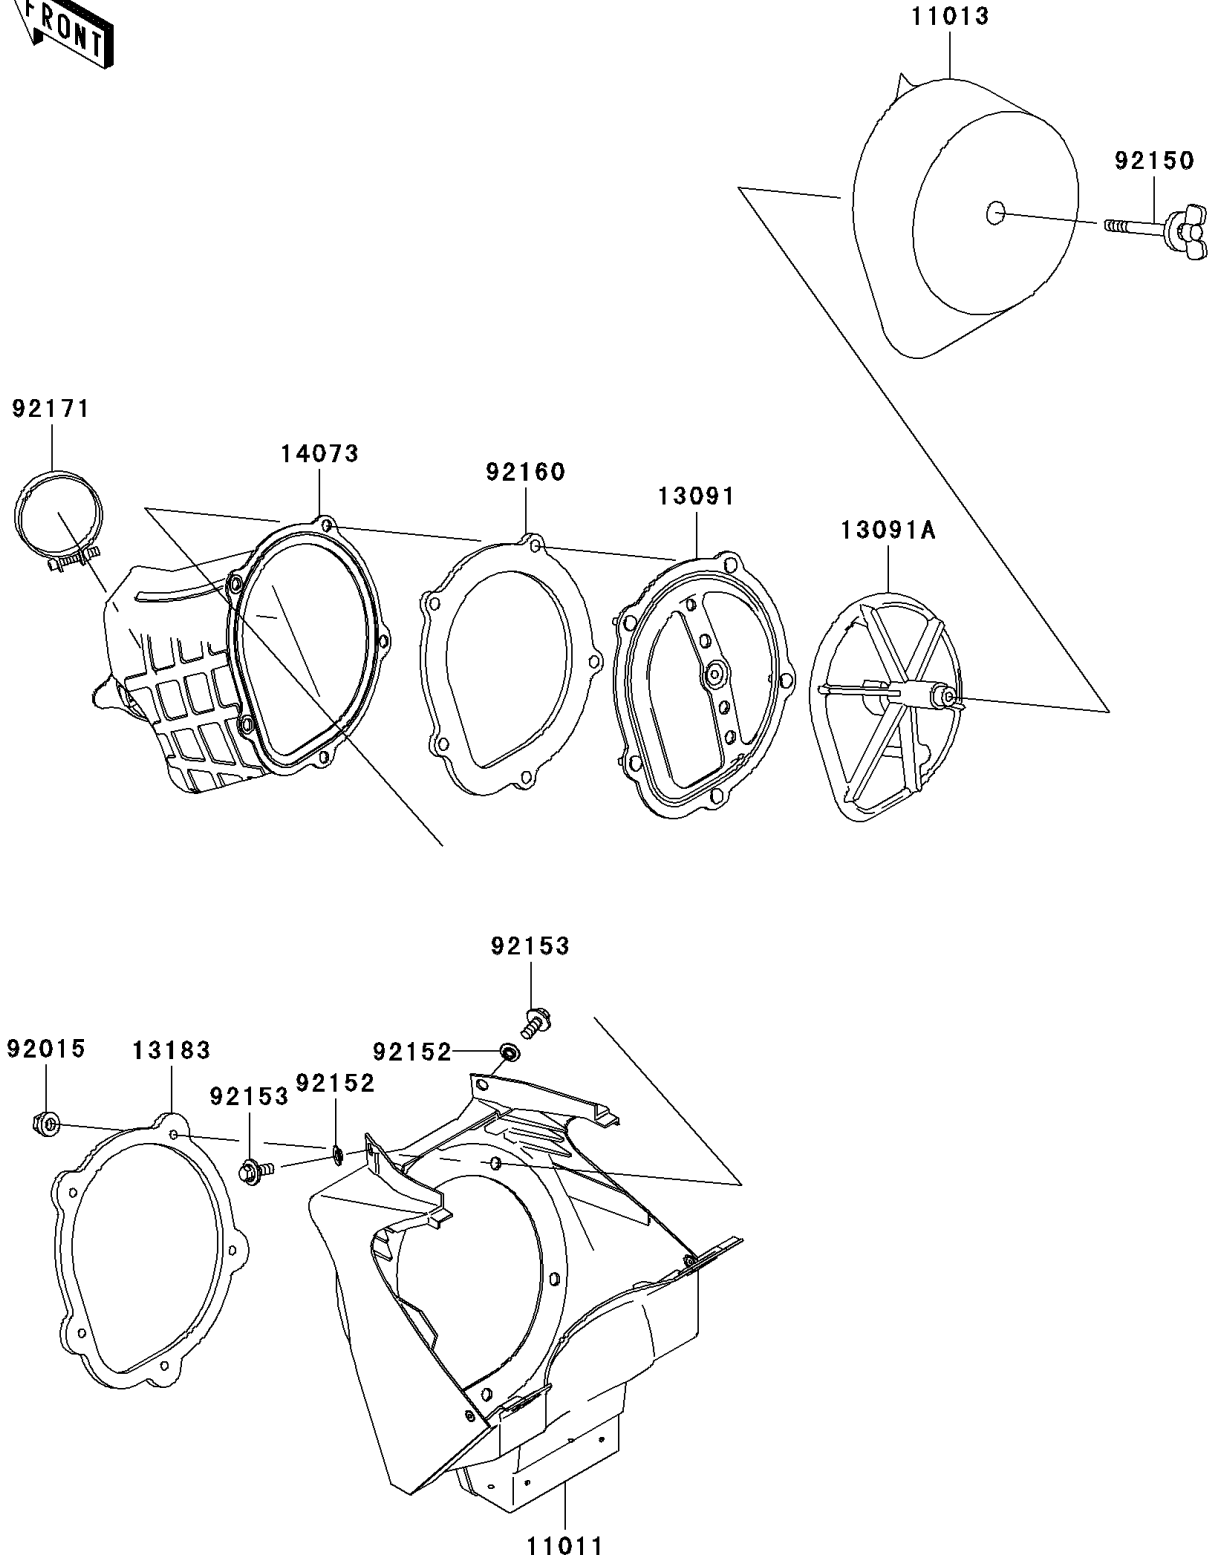

# 2007 KX250 PARTS DIAGRAM

Air Cleaner

E1130

## 2007 KX250 PARTS LIST

### Air Cleaner

ITEM NAME	PART NUMBER	QUANTITY
CASE-AIR FILTER (Ref # 11011)	11011-0048	1
ELEMENT-AIR FILTER (Ref # 11013)	11013-1264	1
HOLDER (Ref # 13091)	13091-1664	1
HOLDER,ELEMENT (Ref # 13091A)	13091-1708	1
PLATE,DUCT FITTING (Ref # 13183)	13183-1530	1
DUCT,AIR FILTER (Ref # 14073)	14073-0075	1
NUT,FLANGED,5MM (Ref # 92015)	92015-1259	5
BOLT,WING (Ref # 92150)	92150-1565	1
COLLAR (Ref # 92152)	92152-0275	2
BOLT,6X16 (Ref # 92153)	92153-0863	2
DAMPER,DUCT SEAL (Ref # 92160)	92160-1196	1
CLAMP,AIR FILTER (Ref # 92171)	92171-1066	1