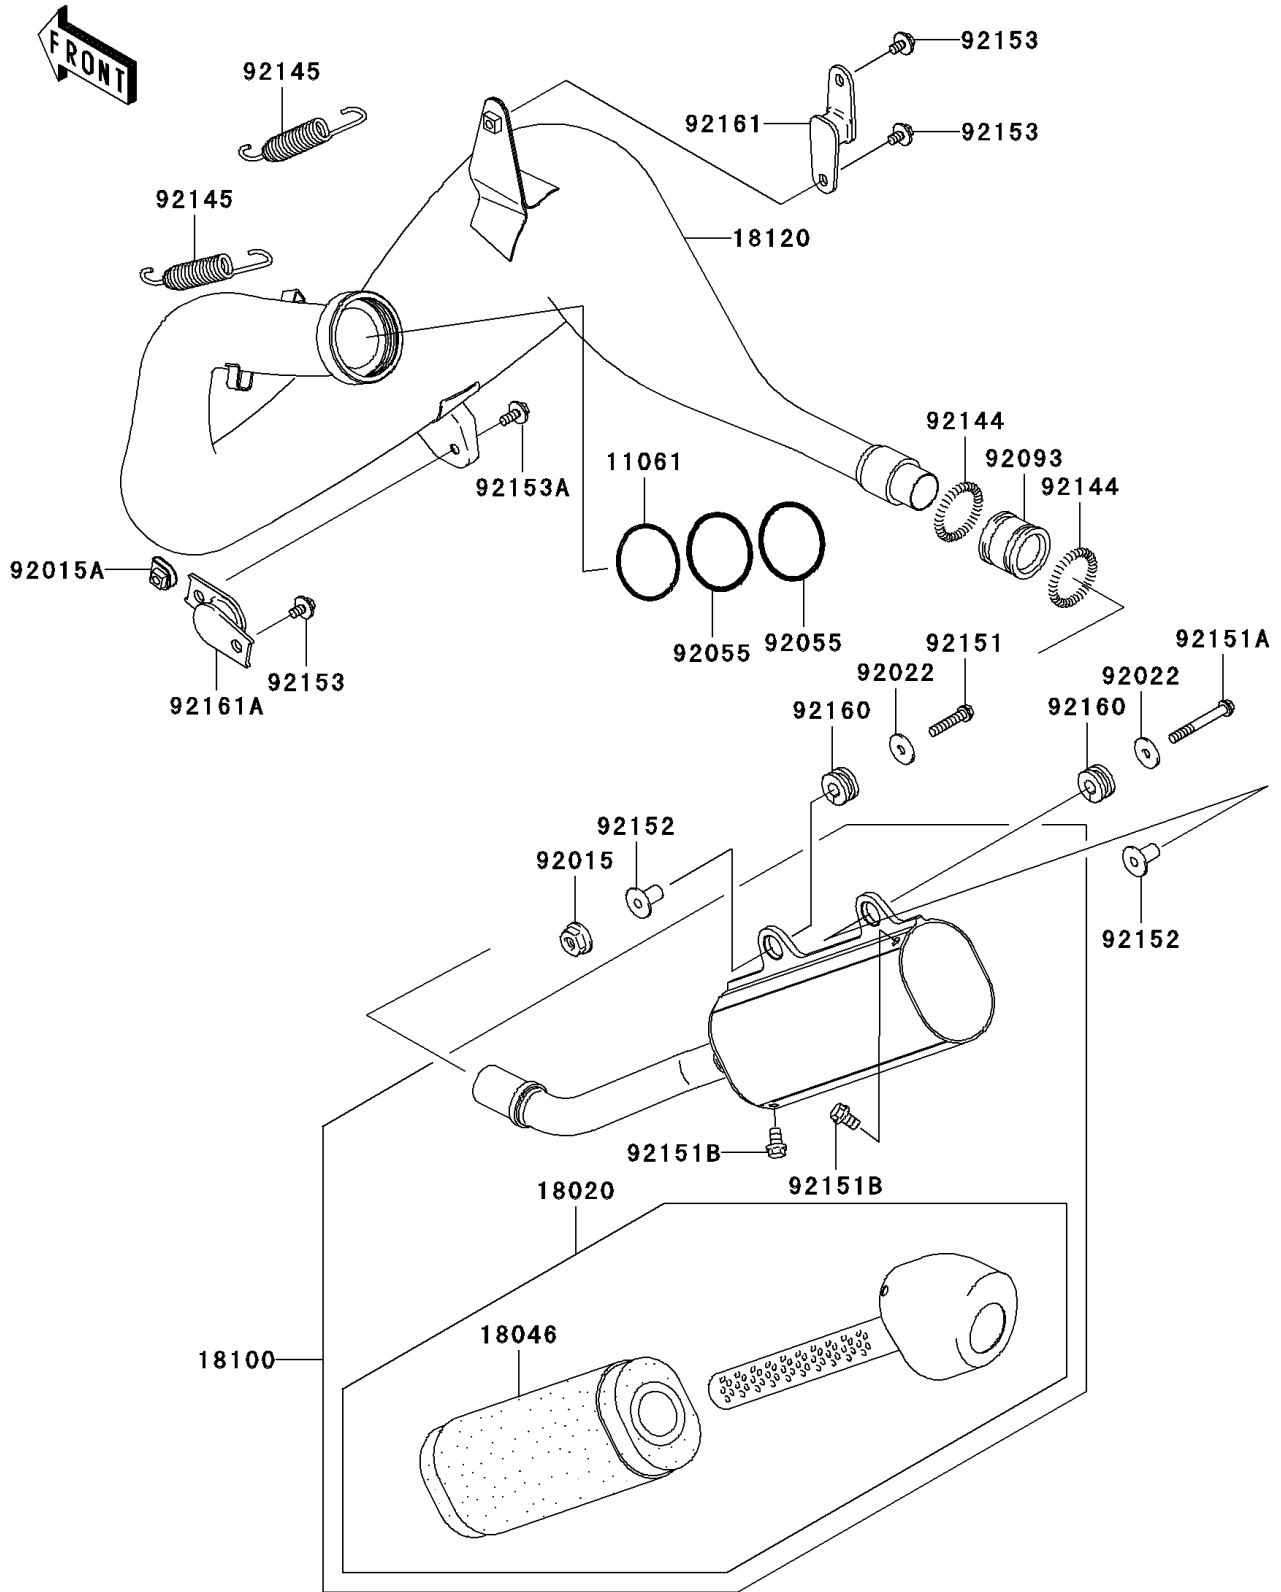

# 2006 KX250 PARTS DIAGRAM

Muffler(s)

E1140

## 2006 KX250 PARTS LIST

### Muffler(s)

ITEM NAME	PART NUMBER	QUANTITY
GASKET,EX.CHAMBER (Ref # 11061)	11061-0142	1
BAFFLE (Ref # 18020)	18020-1294	1
WOOL,BAFFLE PIPE (Ref # 18046)	18046-1599	1
BODY-ASSY-MUFFLER (Ref # 18100)	18100-0023	1
CHAMBER-EXHAUST (Ref # 18120)	18120-0014	1
NUT,FLANGED,6MM (Ref # 92015)	92015-1078	1
NUT,CLIP,6MM (Ref # 92015A)	92015-1904	1
WASHER,6.5X22X1.6 (Ref # 92022)	92022-237	2
RING-O,53.6X2.8 (Ref # 92055)	92055-0052	2
SEAL,MUFFLER CONNECTING (Ref # 92093)	92093-1328	1
SPRING (Ref # 92144)	92144-1204	2
SPRING,EX.CHAMBER (Ref # 92145)	92145-0274	2
BOLT,6X30 (Ref # 92151)	92151-1134	1
BOLT,6X50 (Ref # 92151A)	92151-1234	1
BOLT,FLANGED,6X10 (Ref # 92151B)	92151-1822	4
COLLAR (Ref # 92152)	92152-1407	2
BOLT,6X12 (Ref # 92153)	92153-0503	3
BOLT,6X16 (Ref # 92153A)	92153-0863	1
DAMPER,MUFFLER FITTING (Ref # 92160)	92160-1913	2
DAMPER (Ref # 92161)	92161-0228	1
DAMPER (Ref # 92161A)	92161-1290	1