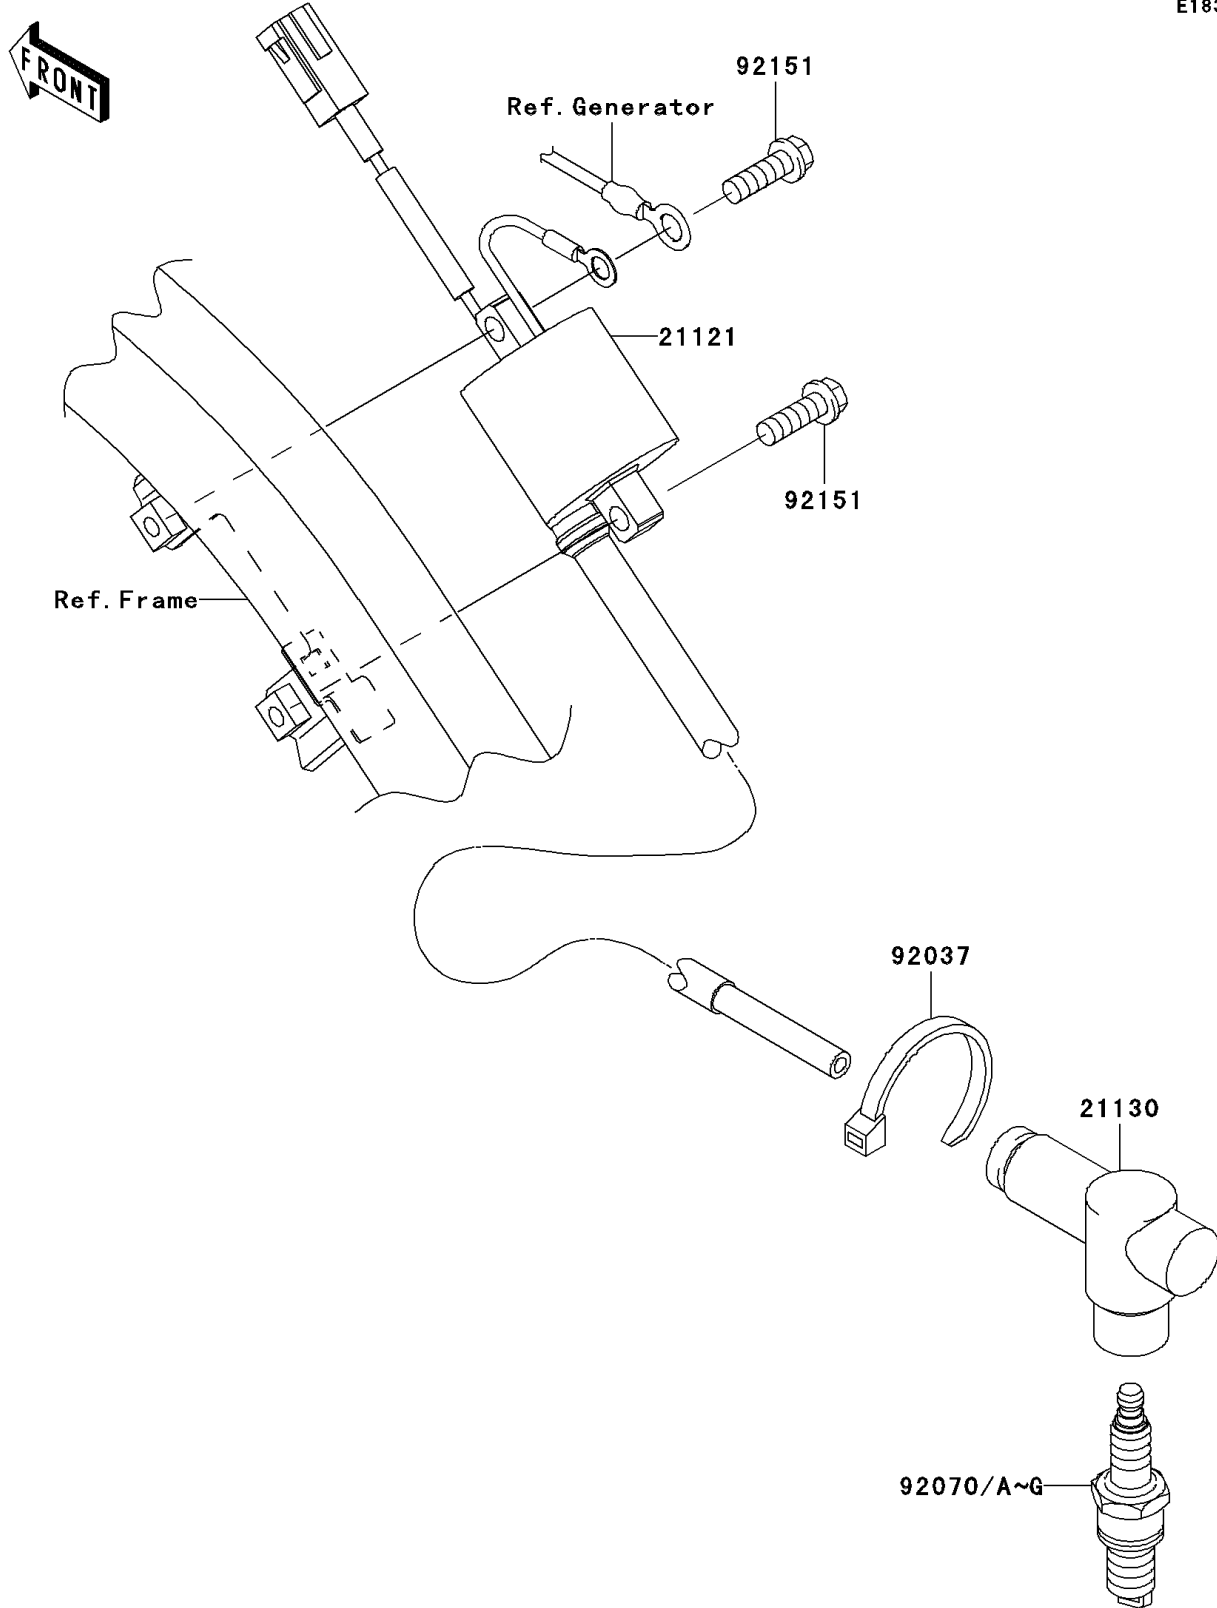

2006 KX250 PARTS DIAGRAM

Ignition System

E1830

2006 KX250 PARTS LIST

Ignition System

ITEM NAME	PART NUMBER	QUANTITY
COIL-IGNITION (Ref # 21121)	21121-0015	1
CAP-SPARK PLUG,TB05EMFK (Ref # 21130)	21130-0005	1
CLAMP (Ref # 92037)	92037-1173	1
PLUG-SPARK,BR8ECMVX (Ref # 92070)	92070-0015	1
PLUG-SPARK,BR9ECMVX (Ref # 92070A)	92070-0016	AR
PLUG-SPARK,BR7EIX(NGK) (Ref # 92070B)	92070-1269	AR
PLUG-SPARK,BR8EIX(NGK) (Ref # 92070C)	92070-1270	AR
PLUG-SPARK,BR9EIX(NGK) (Ref # 92070D)	92070-1271	AR
PLUG-SPARK,R7376-7(NGK) (Ref # 92070E)	92070-1274	AR
PLUG-SPARK,R7376-8(NGK) (Ref # 92070F)	92070-1275	AR
PLUG-SPARK,R7376-9(NGK) (Ref # 92070G)	92070-1276	AR
BOLT,6X18 (Ref # 92151)	92151-1311	2