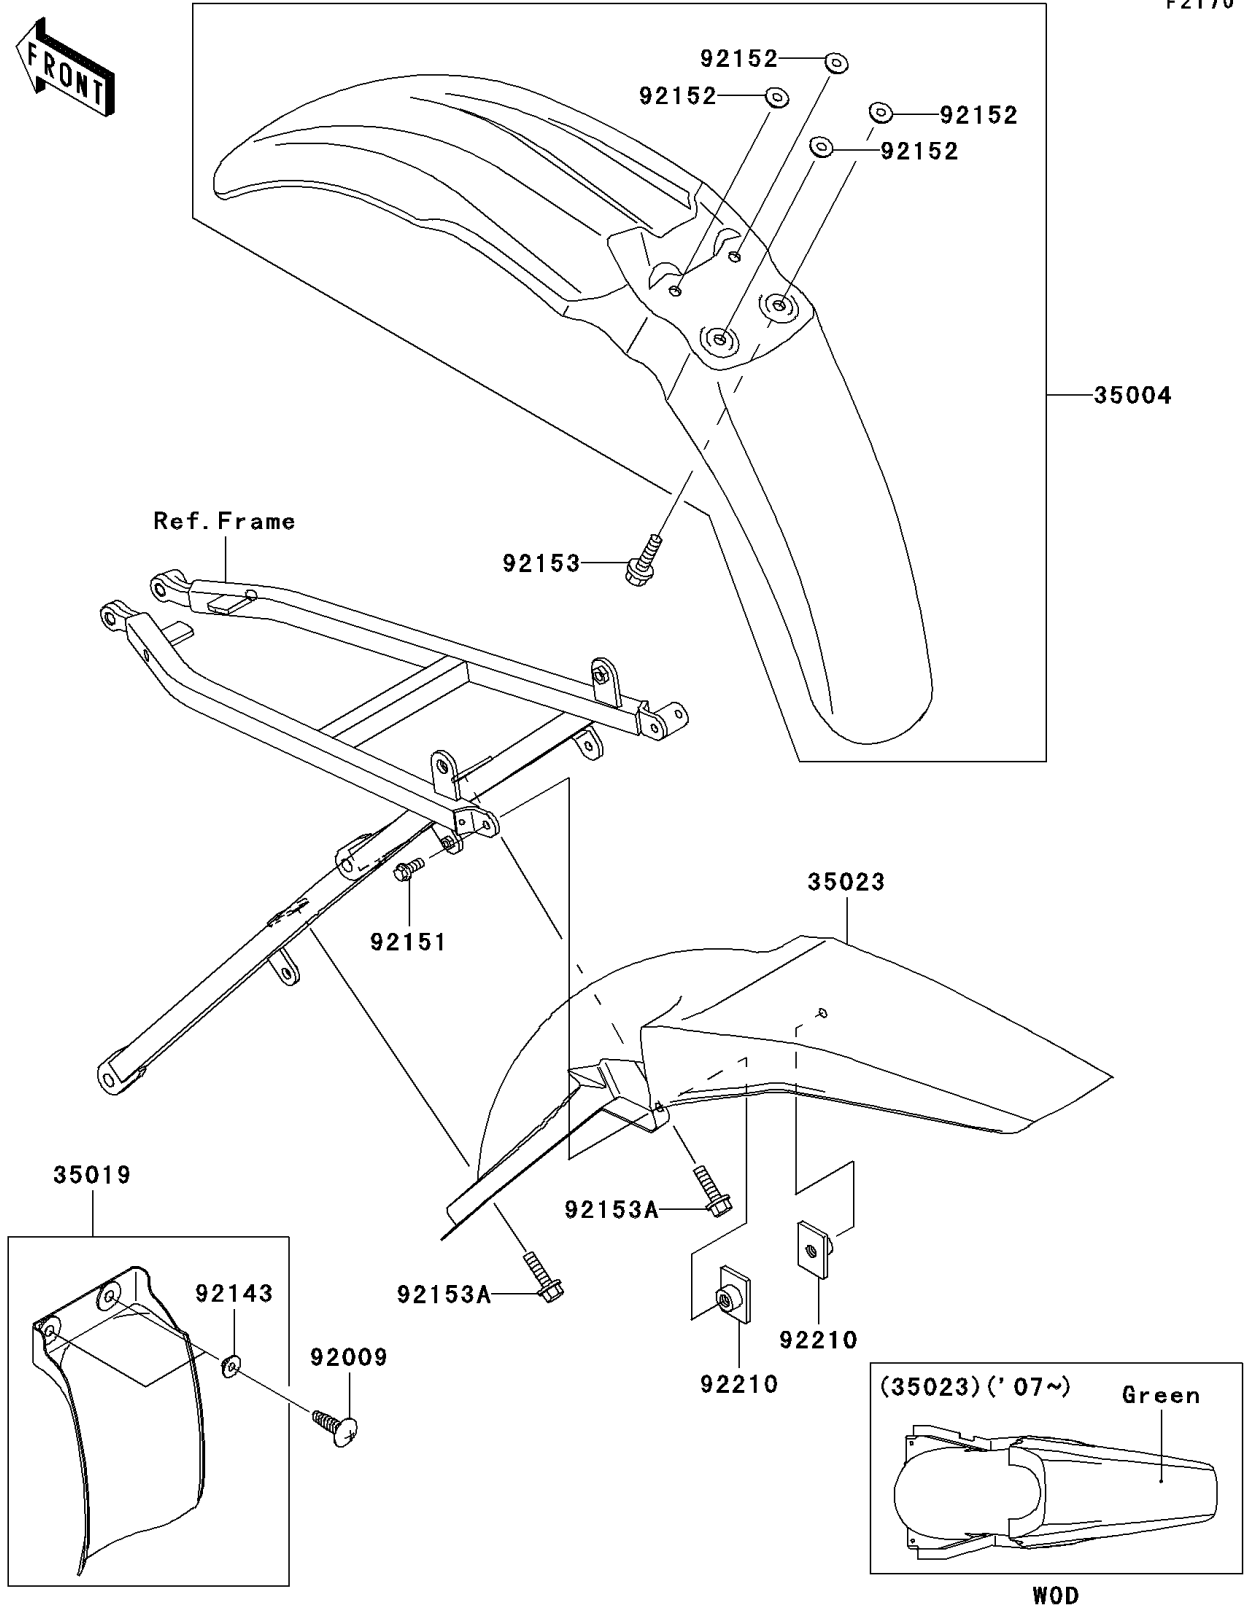

2006 KX250 PARTS DIAGRAM

Fenders

2006 KX250 PARTS LIST

Fenders

ITEM NAME	PART NUMBER	QUANTITY
FENDER-FRONT,L.GREEN (Ref # 35004)	35004-0050-290	1
FLAP,AIR FILTER,F.BLACK (Ref # 35019)	35019-1402-6Z	1
FENDER-REAR,L.GREEN (Ref # 35023)	35023-1587-290	1
SCREW,TAPPING,5X20 (Ref # 92009)	92009-1993	2
COLLAR (Ref # 92143)	92143-1087	2
BOLT,6X14 (Ref # 92151)	92151-1423	1
COLLAR (Ref # 92152)	92152-1422	4
BOLT,6X20 (Ref # 92153)	92153-0502	4
BOLT,FLANGED,6X22 (Ref # 92153A)	92153-0950	2
NUT,PLATE,6MM (Ref # 92210)	92210-1352	2