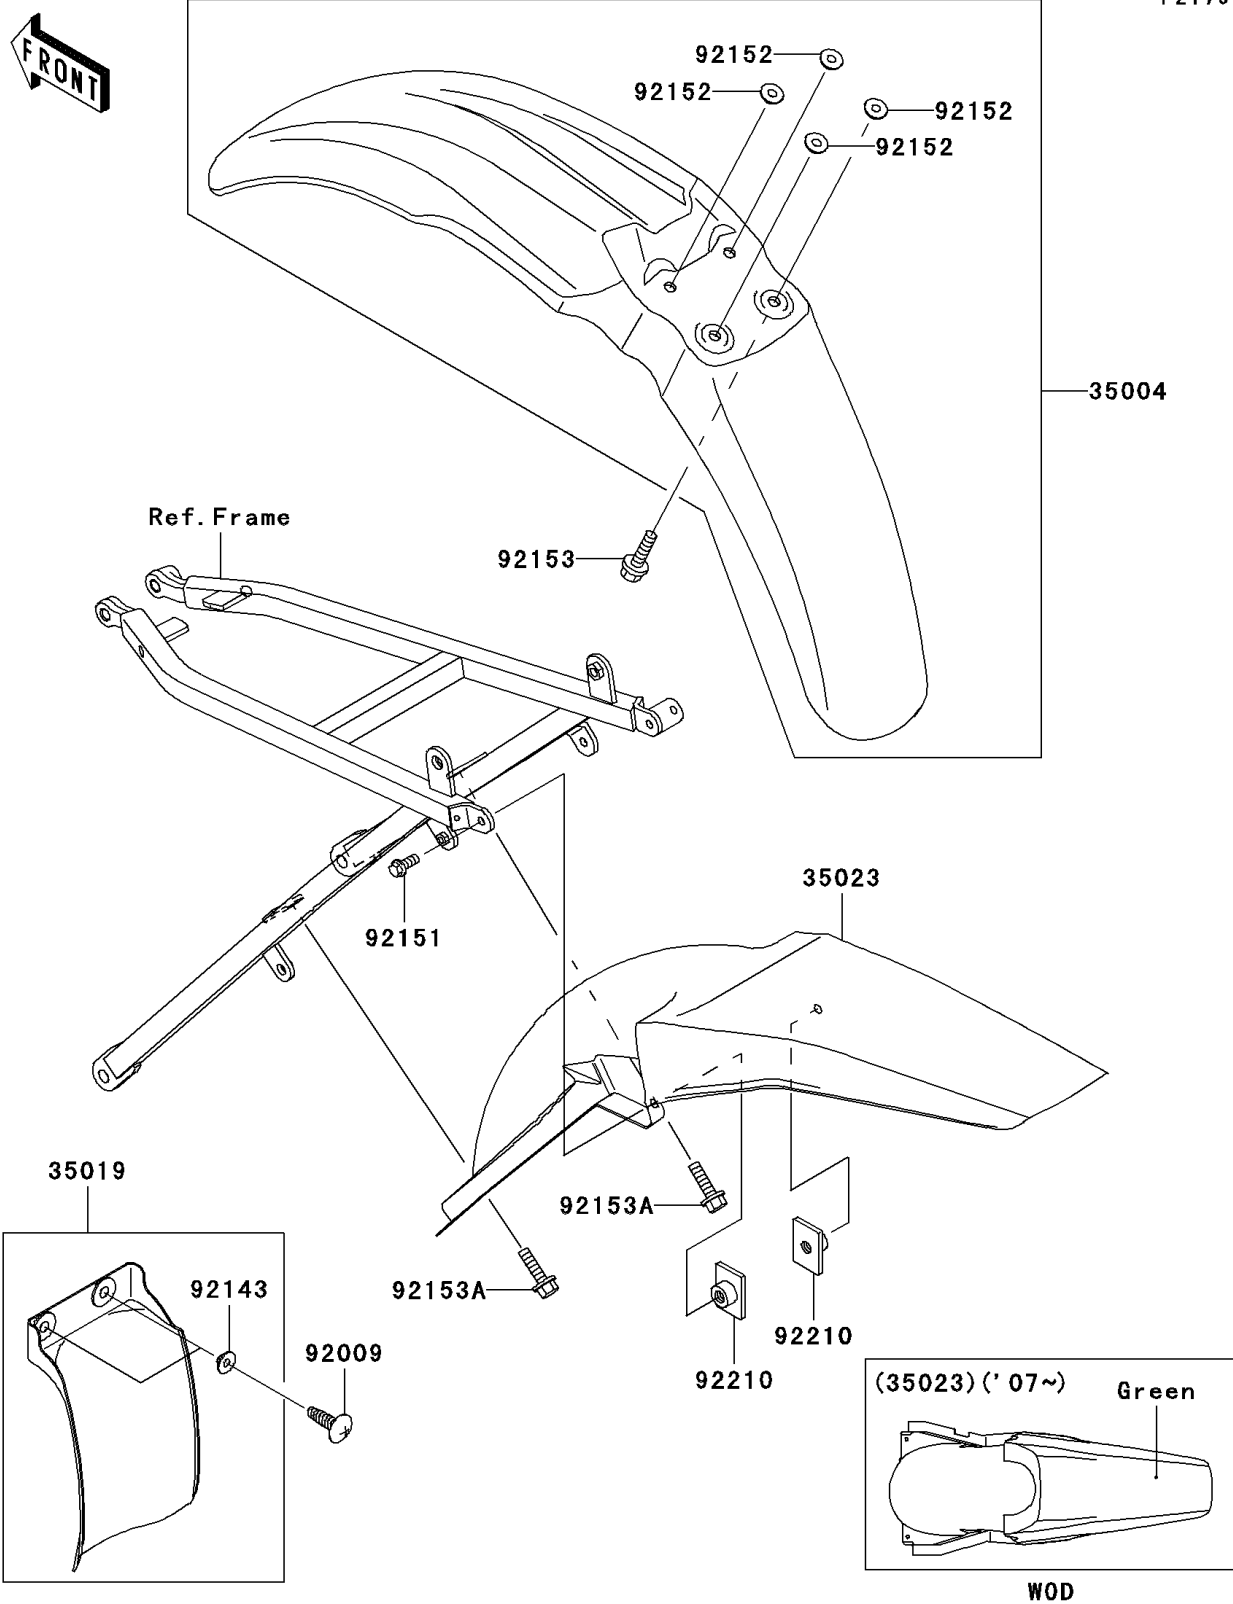

2006 KX250 PARTS DIAGRAM

Fenders

F2170

2006 KX250 PARTS LIST

Fenders

ITEM NAME	PART NUMBER	QUANTITY
FENDER-FRONT,L.GREEN (Ref # 35004)	35004-0050-290	1
FLAP,AIR FILTER,F.BLACK (Ref # 35019)	35019-1402-6Z	1
FENDER-REAR,L.GREEN (Ref # 35023)	35023-1587-290	1
SCREW,TAPPING,5X20 (Ref # 92009)	92009-1993	2
COLLAR (Ref # 92143)	92143-1087	2
BOLT,6X14 (Ref # 92151)	92151-1423	1
COLLAR (Ref # 92152)	92152-1422	4
BOLT,6X20 (Ref # 92153)	92153-0502	4
BOLT,FLANGED,6X22 (Ref # 92153A)	92153-0950	2
NUT,PLATE,6MM (Ref # 92210)	92210-1352	2