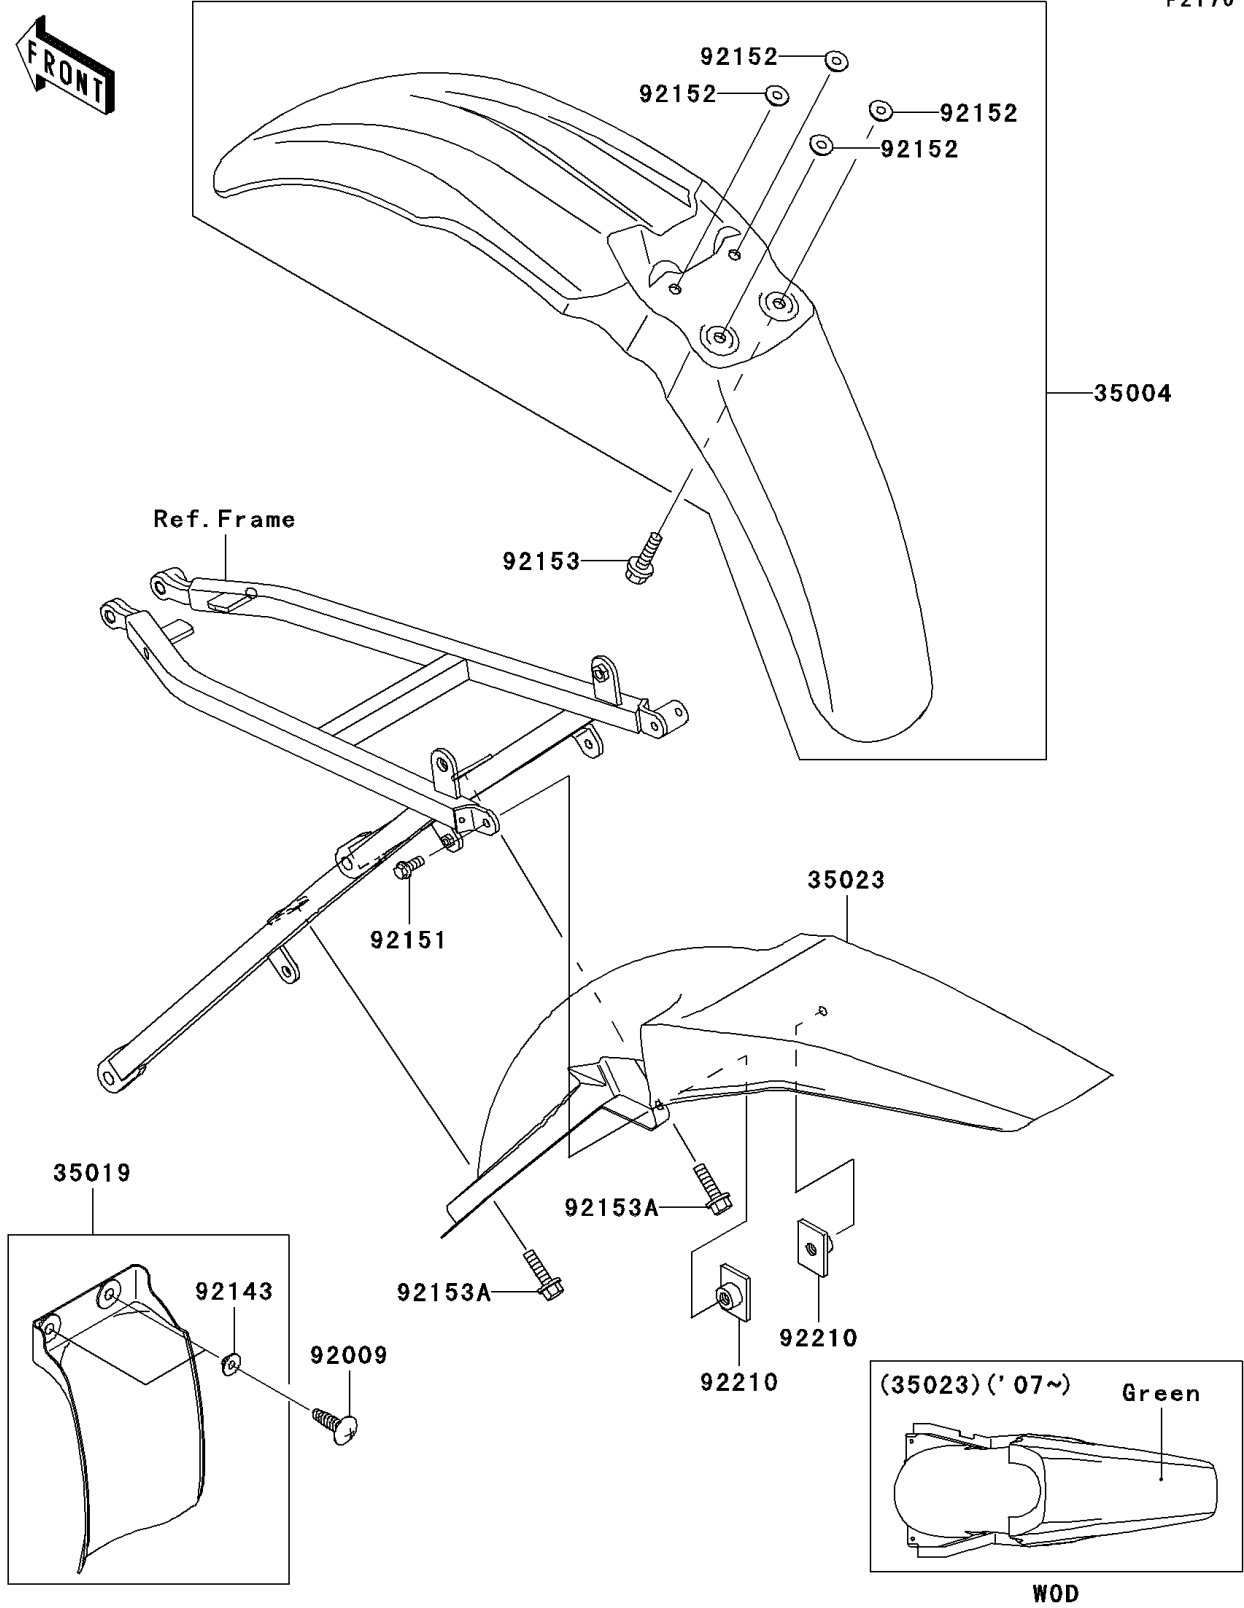

2007 KX250 PARTS DIAGRAM

Fenders

F2170

2007 KX250 PARTS LIST

Fenders

ITEM NAME	PART NUMBER	QUANTITY
FENDER-FRONT,L.GREEN (Ref # 35004)	35004-0050-290	1
FLAP,AIR FILTER,F.BLACK (Ref # 35019)	35019-1402-6Z	1
FENDER-REAR,L.GREEN (Ref # 35023)	35023-1587-290	1
SCREW,TAPPING,5X20 (Ref # 92009)	92009-1993	2
COLLAR (Ref # 92143)	92143-1087	2
BOLT,6X14 (Ref # 92151)	92151-1423	1
COLLAR (Ref # 92152)	92152-1422	4
BOLT,6X20 (Ref # 92153)	92153-0502	4
BOLT,FLANGED,6X22 (Ref # 92153A)	92153-0950	2
NUT,PLATE,6MM (Ref # 92210)	92210-1352	2