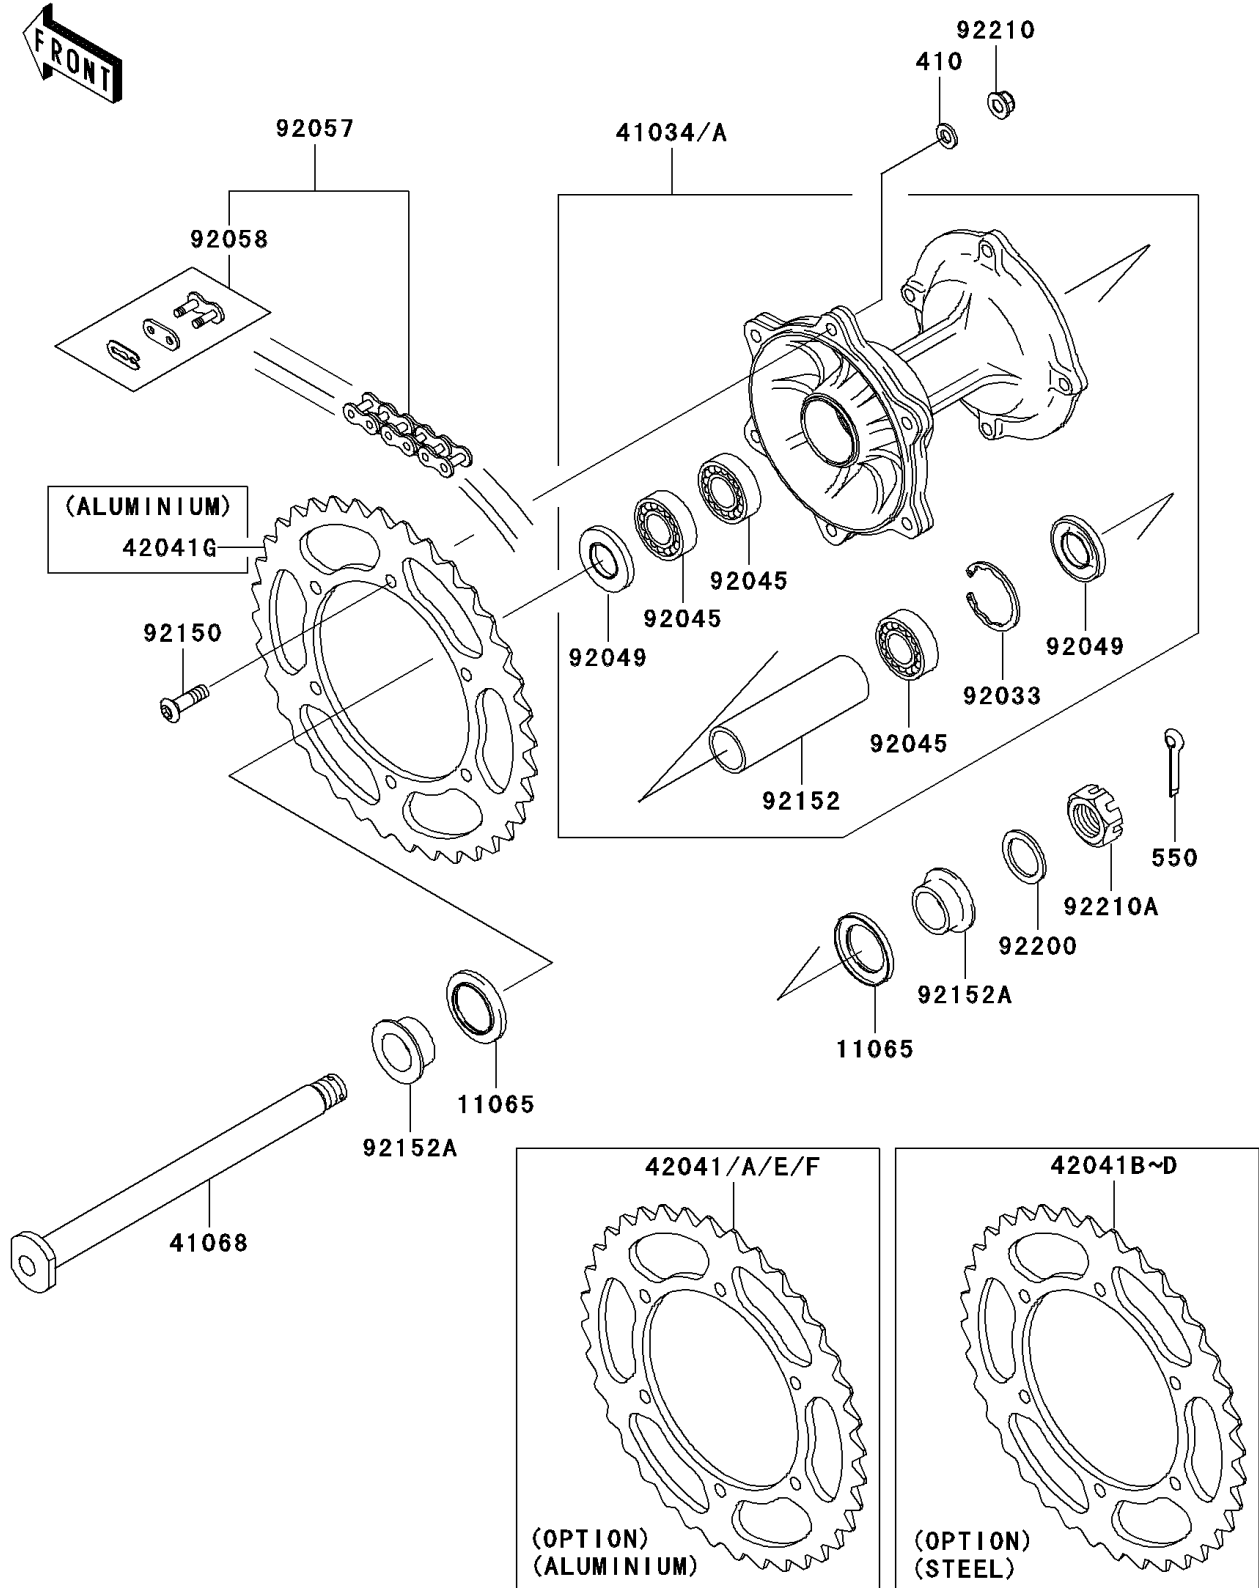

2006 KX250 PARTS DIAGRAM

Rear Hub

F2240

2006 KX250 PARTS LIST

Rear Hub

ITEM NAME	PART NUMBER	QUANTITY
WASHER-PLAIN-SMALL,8MM (Ref # 410)	410B0800	6
PIN-COTTER,3.0X35 (Ref # 550)	550D3035	1
CAP,AXLE (Ref # 11065)	11065-1253	2
DRUM-ASSY,REAR BRAKE (Ref # 41034)	41034-0004	1
AXLE,RR (Ref # 41068)	41068-1466	1
SPROCKET-HUB,52T,AL (Ref # 42041)	42041-0001	1
SPROCKET-HUB,53T,AL (Ref # 42041A)	42041-0002	1
SPROCKET-HUB,50T (Ref # 42041B)	42041-1408	1
SPROCKET-HUB,51T (Ref # 42041C)	42041-1428	1
SPROCKET-HUB,52T (Ref # 42041D)	42041-1429	1
SPROCKET-HUB,49T,AL (Ref # 42041E)	42041-1449	1
SPROCKET-HUB,50T,AL (Ref # 42041F)	42041-1450	1
SPROCKET-HUB,51T,AL (Ref # 42041G)	42041-1451	1
RING-SNAP,42MM (Ref # 92033)	92033-1041	1
BEARING-BALL,69052RS (Ref # 92045)	92045-1446	3
SEAL-OIL (Ref # 92049)	92049-1614	2
CHAIN,DRIVE,DID520DMA2SDHX116L (Ref # 92057)	92057-0086	1
JOINT-CHAIN,DRIVE (Ref # 92058)	92058-1074	1
BOLT,SOCKET,8X28 (Ref # 92150)	92150-1978	6
COLLAR,REAR BRAKE DRUM,L=106.5 (Ref # 92152)	92152-1427	1
COLLAR,RR AXLE,L=17 (Ref # 92152A)	92152-1473	2
WASHER,22.5X35X2.3 (Ref # 92200)	92200-1623	1
NUT,FLANGED,LOCK,8MM (Ref # 92210)	92210-0159	6
NUT,CASTLE,22MM (Ref # 92210A)	92210-1411	1