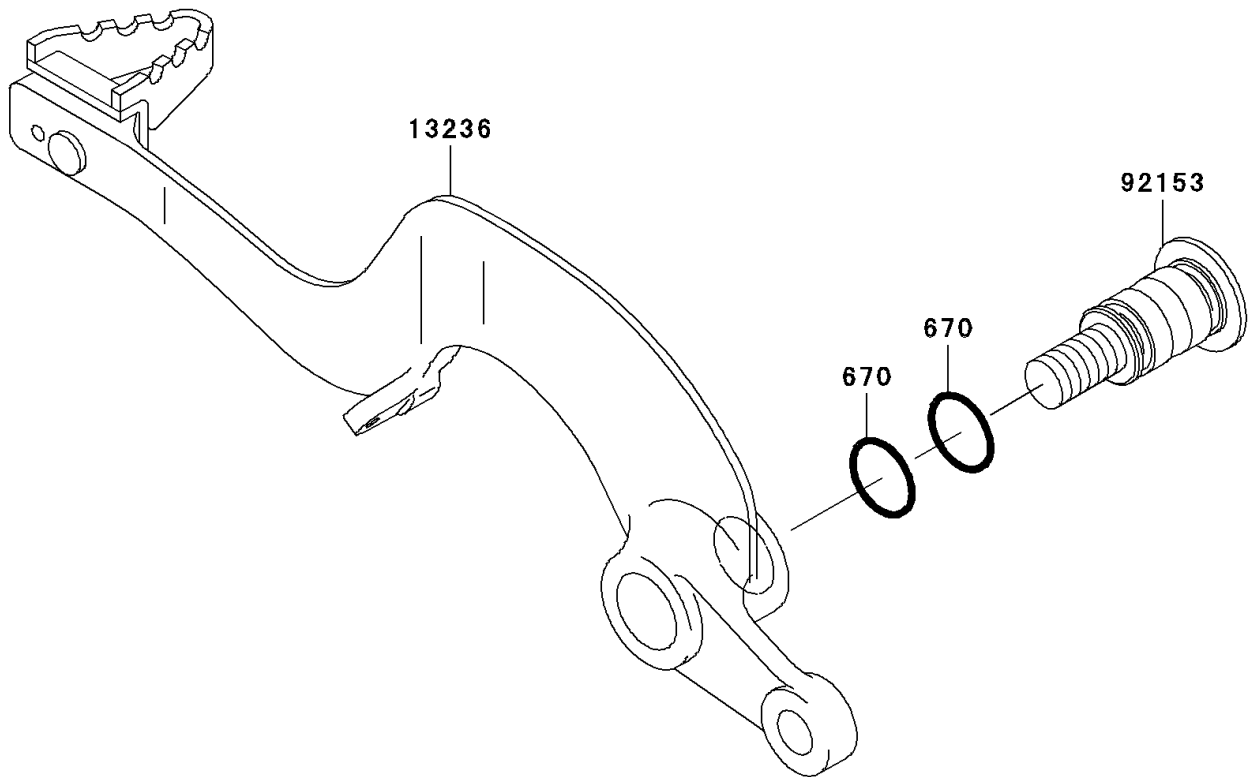

2007 KX250 PARTS DIAGRAM

Brake Pedal

F2260

2007 KX250 PARTS LIST

Brake Pedal

ITEM NAME	PART NUMBER	QUANTITY
O RING,12MM (Ref # 670)	670B2012	2
LEVER-COMP,BRAKE PEDAL (Ref # 13236)	13236-0057	1
SPRING,BRAKE PEDAL RETURN (Ref # 92144)	92144-1752	1
BOLT,BRAKE PEDAL,10MM (Ref # 92153)	92153-0974	1
TUBE,13X16X25 (Ref # 92190)	92190-1488	1