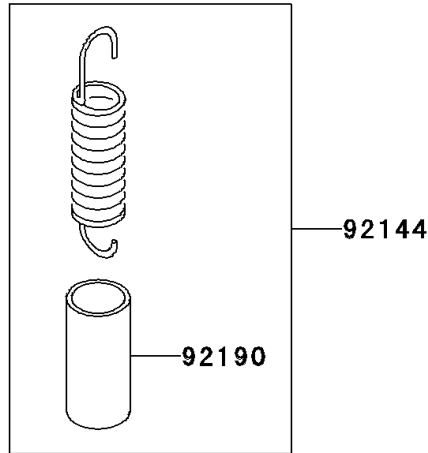

2007 KX250 PARTS DIAGRAM

Brake Pedal

F2260

2007 KX250 PARTS LIST

Brake Pedal

ITEM NAME	PART NUMBER	QUANTITY
O RING,12MM (Ref # 670)	670B2012	2
LEVER-COMP,BRAKE PEDAL (Ref # 13236)	13236-0057	1
SPRING,BRAKE PEDAL RETURN (Ref # 92144)	92144-1752	1
BOLT,BRAKE PEDAL,10MM (Ref # 92153)	92153-0974	1
TUBE,13X16X25 (Ref # 92190)	92190-1488	1