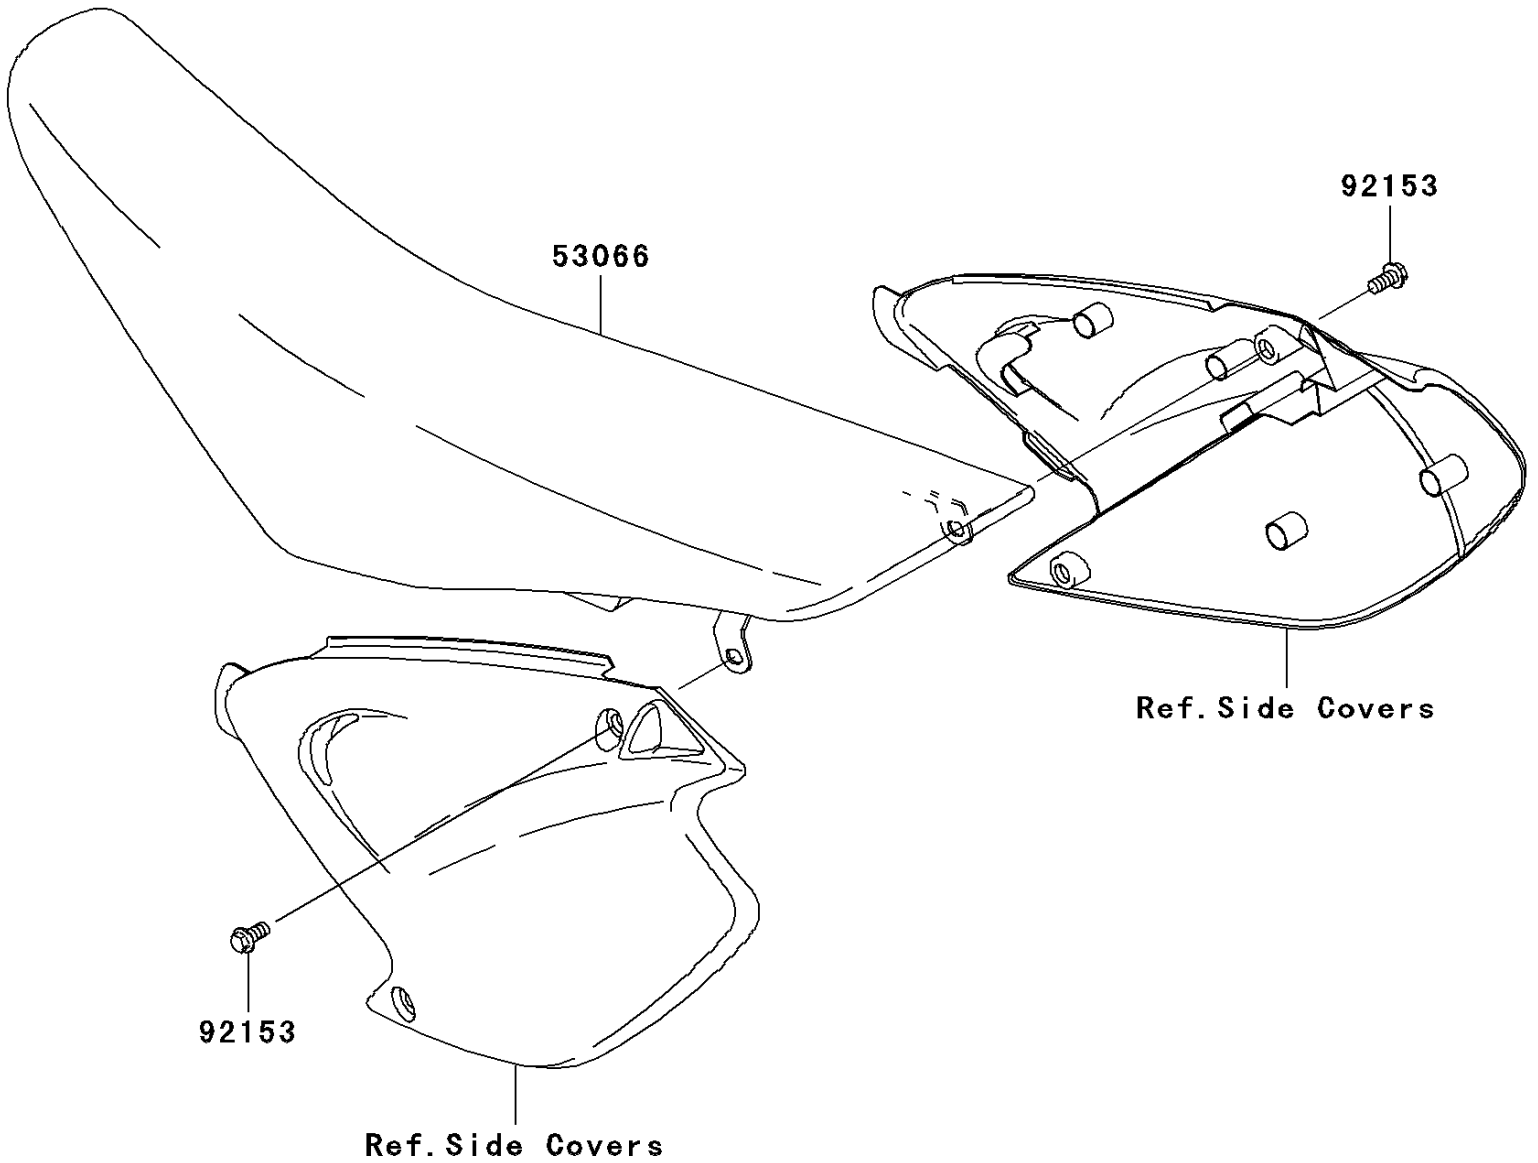

# 2006 KX250 PARTS DIAGRAM

Seat

F2510

## 2006 KX250 PARTS LIST

### Seat

ITEM NAME	PART NUMBER	QUANTITY
SEAT-ASSY, GREEN/BLACK (Ref # 53066)	53066-0094-336	1
BOLT, FLANGED, 8X16 (Ref # 92153)	92153-1308	2