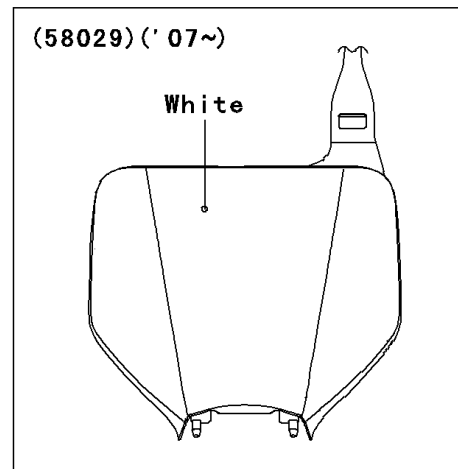

2006 KX250 PARTS DIAGRAM

Accessory

F2910

W0D

2006 KX250 PARTS LIST

Accessory

ITEM NAME	PART NUMBER	QUANTITY
PLATE-NUMBER,S.WHITE (Ref # 58029)	58029-0003-266	1
BOLT,6X12 (Ref # 92153)	92153-0503	1