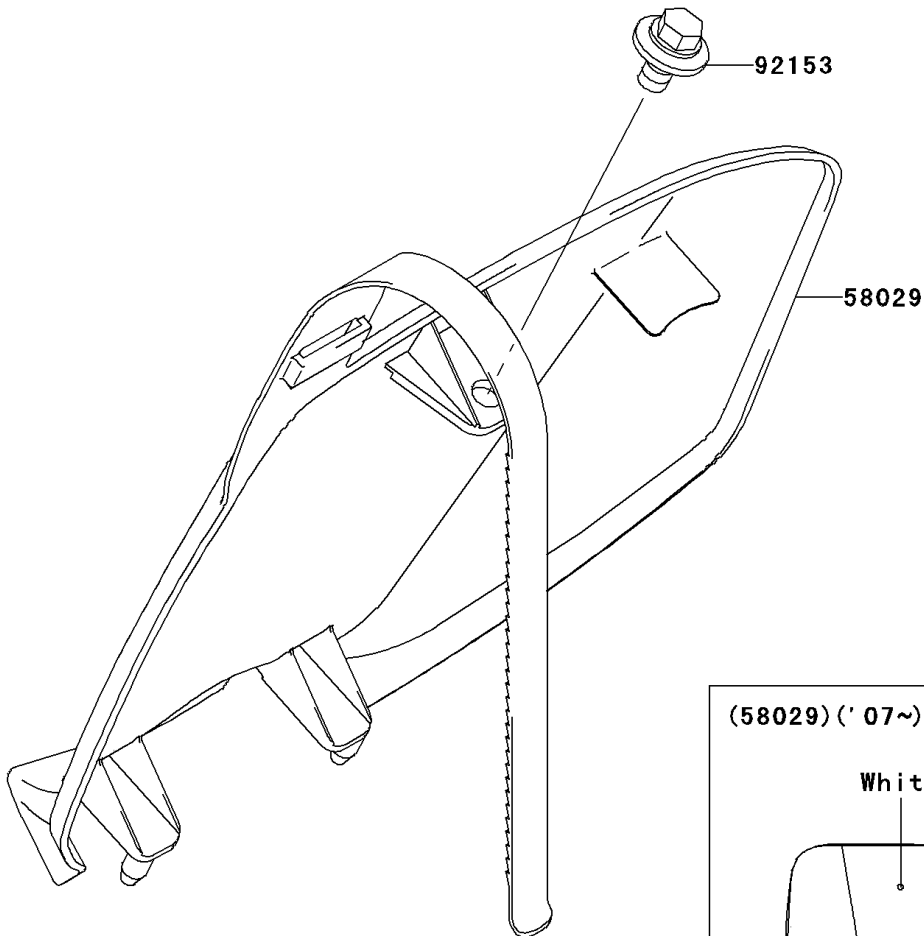

2006 KX250 PARTS DIAGRAM

Accessory

F2910

W0D

2006 KX250 PARTS LIST

Accessory

ITEM NAME	PART NUMBER	QUANTITY
PLATE-NUMBER,S.WHITE (Ref # 58029)	58029-0003-266	1
BOLT,6X12 (Ref # 92153)	92153-0503	1