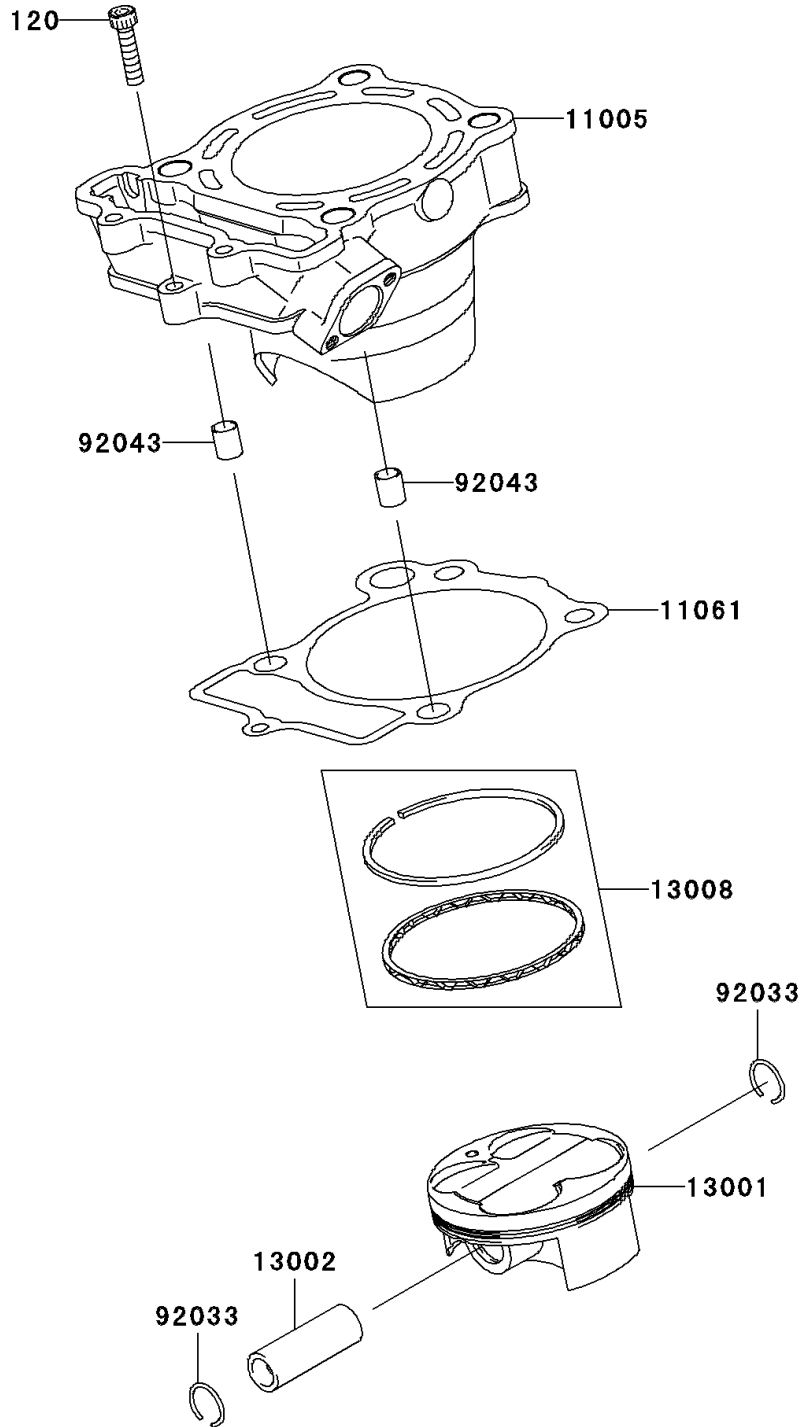

2006 KX250F PARTS DIAGRAM

Cylinder/Piston(s)

E1120

2006 KX250F PARTS LIST

Cylinder/Piston(s)

ITEM NAME	PART NUMBER	QUANTITY
BOLT-SOCKET,6X25 (Ref # 120)	120P0625	1
CYLINDER-ENGINE (Ref # 11005)	11005-0069	1
GASKET,CYLINDER BASE (Ref # 11061)	11061-0025	1
PISTON-ENGINE (Ref # 13001)	13001-0062	1
PIN-PISTON (Ref # 13002)	13002-0002	1
RING-SET-PISTON (Ref # 13008)	13008-0017	1
RING-SNAP,PISTON PIN (Ref # 92033)	92033-1161	2
PIN,10.1X12X14 (Ref # 92043)	92043-4009	2