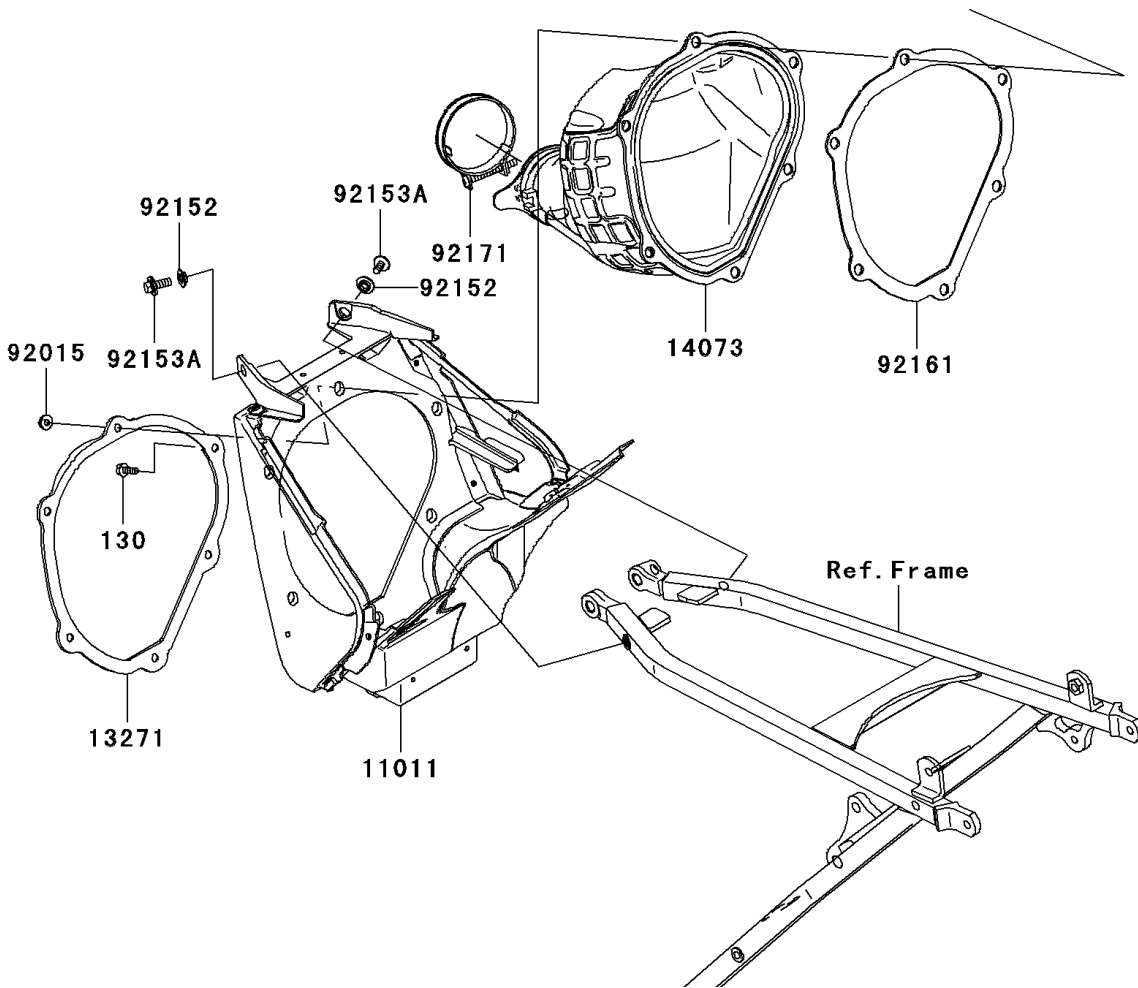

2006 KX250F PARTS DIAGRAM

Air Cleaner

E1130

2006 KX250F PARTS LIST

Air Cleaner

ITEM NAME	PART NUMBER	QUANTITY
BOLT-FLANGED,5X12 (Ref # 130)	130G0512	1
CASE-AIR FILTER,F.BLACK (Ref # 11011)	11011-0055-6Z	1
ELEMENT-AIR FILTER (Ref # 11013)	11013-0011	1
PLATE,DUCT FITTING (Ref # 13271)	13271-0730	1
HOLDER,ELEMENT (Ref # 13280)	13280-0108	1
HOLDER (Ref # 13280A)	13280-0170	1
DUCT,FUNNEL (Ref # 14073)	14073-0086	1
ARRESTER-FLAME (Ref # 59006)	59006-0009	1
NUT,FLANGED,5MM (Ref # 92015)	92015-1259	5
COLLAR (Ref # 92152)	92152-0275	2
BOLT,6X75 (Ref # 92153)	92153-0623	1
BOLT,6X16 (Ref # 92153A)	92153-0863	2
DAMPER (Ref # 92161)	92161-0213	2
CLAMP,CARBURETOR,DUCT (Ref # 92171)	92171-0651	1