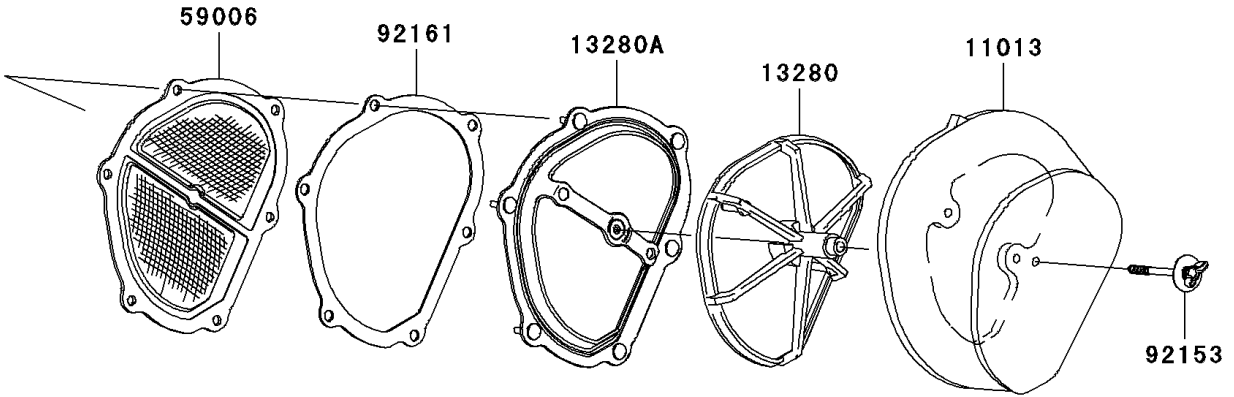

2006 KX250F PARTS DIAGRAM

Air Cleaner

E1130

2006 KX250F PARTS LIST

Air Cleaner

ITEM NAME	PART NUMBER	QUANTITY
BOLT-FLANGED,5X12 (Ref # 130)	130G0512	1
CASE-AIR FILTER,F.BLACK (Ref # 11011)	11011-0055-6Z	1
ELEMENT-AIR FILTER (Ref # 11013)	11013-0011	1
PLATE,DUCT FITTING (Ref # 13271)	13271-0730	1
HOLDER,ELEMENT (Ref # 13280)	13280-0108	1
HOLDER (Ref # 13280A)	13280-0170	1
DUCT,FUNNEL (Ref # 14073)	14073-0086	1
ARRESTER-FLAME (Ref # 59006)	59006-0009	1
NUT,FLANGED,5MM (Ref # 92015)	92015-1259	5
COLLAR (Ref # 92152)	92152-0275	2
BOLT,6X75 (Ref # 92153)	92153-0623	1
BOLT,6X16 (Ref # 92153A)	92153-0863	2
DAMPER (Ref # 92161)	92161-0213	2
CLAMP,CARBURETOR,DUCT (Ref # 92171)	92171-0651	1