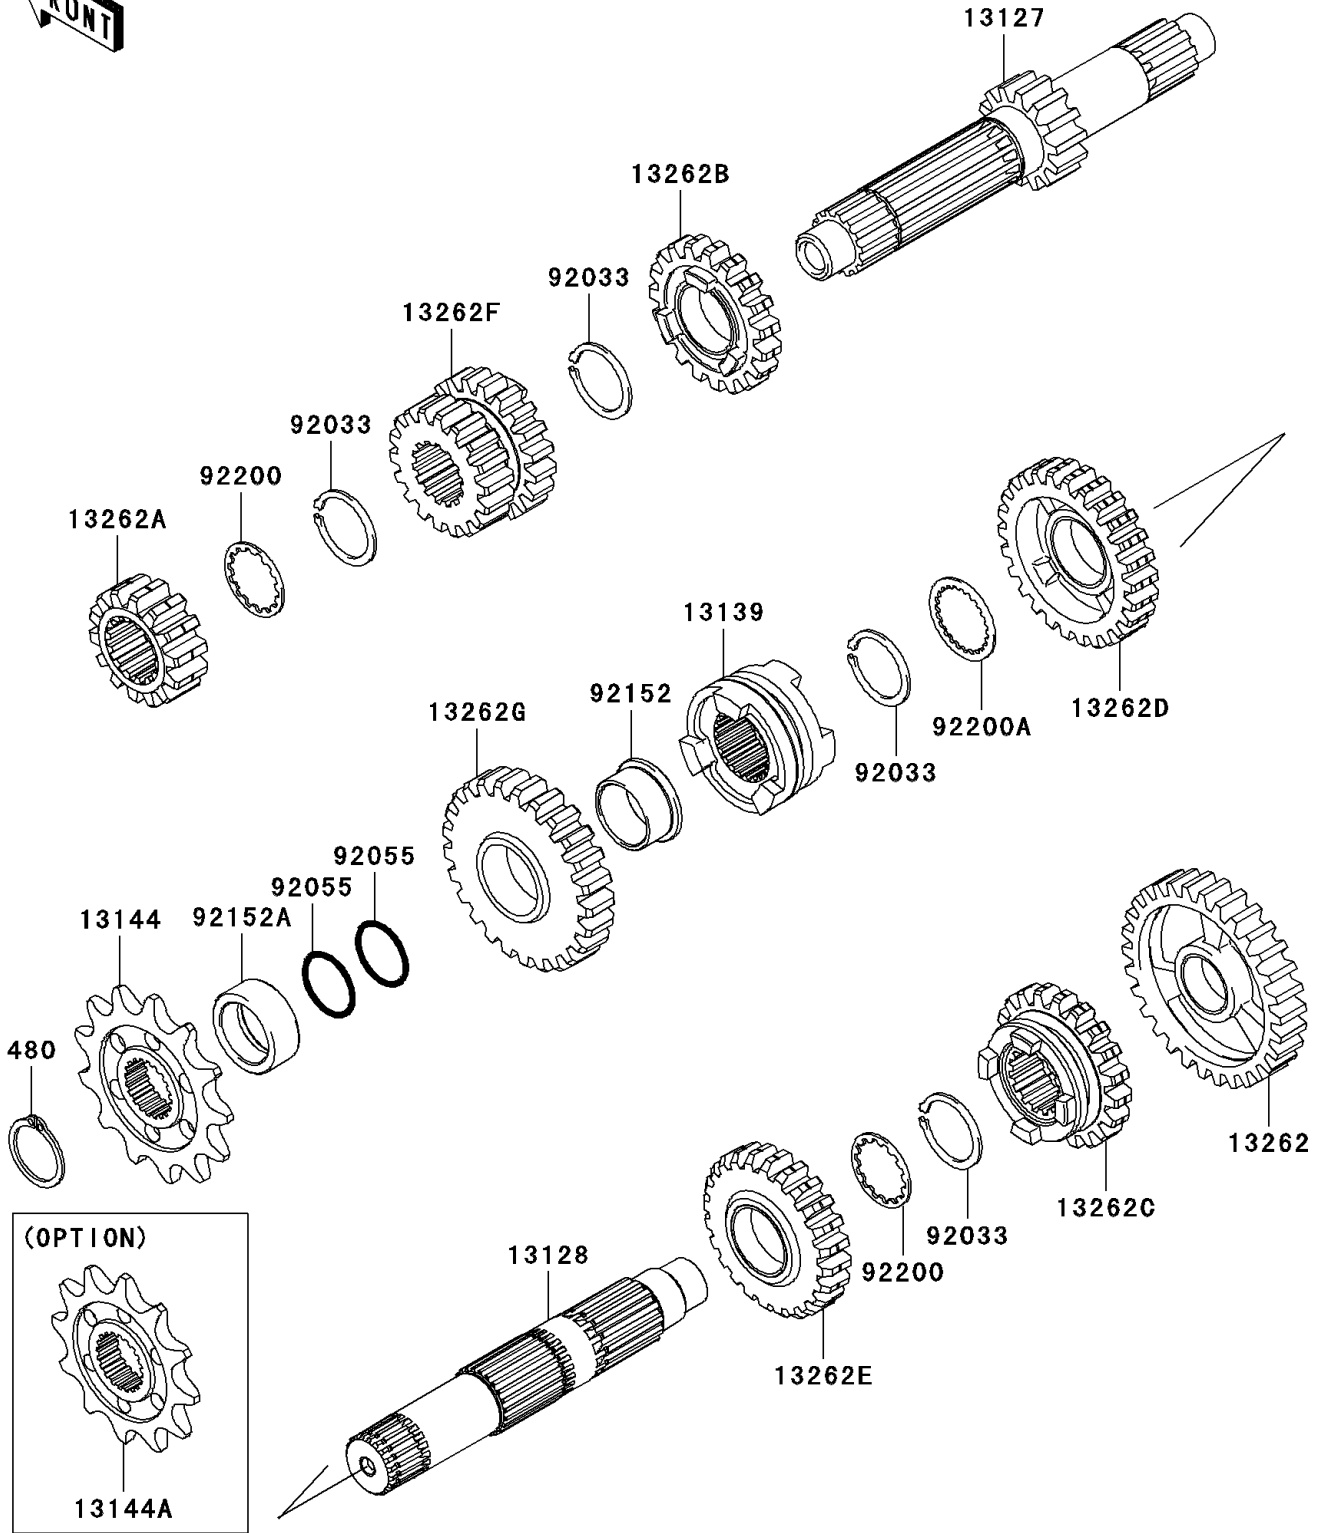

2006 KX250F PARTS DIAGRAM

Transmission

E1361

2006 KX250F PARTS LIST

Transmission

ITEM NAME	PART NUMBER	QUANTITY
CIRCLIP-TYPE-C,22MM (Ref # 480)	480J2200	1
SHAFT-TRANSMISSION INPUT,14T (Ref # 13127)	13127-0004	1
SHAFT-TRANSMISSION OUTPUT (Ref # 13128)	13128-0029	1
SHIFTER,2ND-3RD (Ref # 13139)	13139-0014	1
SPROCKET-OUTPUT,13T (Ref # 13144)	13144-0035	1
SPROCKET-OUTPUT,12T (Ref # 13144A)	13144-0036	1
GEAR,OUTPUT LOW,30T (Ref # 13262)	13262-0022	1
GEAR,INPUT 2ND,14T (Ref # 13262A)	13262-0325	1
GEAR,INPUT 5TH,19T (Ref # 13262B)	13262-0326	1
GEAR,OUTPUT 5TH,20T (Ref # 13262C)	13262-0328	1
GEAR,OUTPUT 3RD,26T (Ref # 13262D)	13262-0330	1
GEAR,OUTPUT 4TH,24T (Ref # 13262E)	13262-0331	1
GEAR,INPUT 3RD&4TH,18T&20T (Ref # 13262F)	13262-0343	1
GEAR,OUTPUT 2ND,25T (Ref # 13262G)	13262-0347	1
RING-SNAP (Ref # 92033)	92033-1270	4
RING-O,19.5X1.5 (Ref # 92055)	92055-055	2
COLLAR,OUT-2ND (Ref # 92152)	92152-0376	1
COLLAR (Ref # 92152A)	92152-0377	1
WASHER,24X28.6X1 (Ref # 92200)	92200-0028	2
WASHER,25X30.1X1 (Ref # 92200A)	92200-0287	1