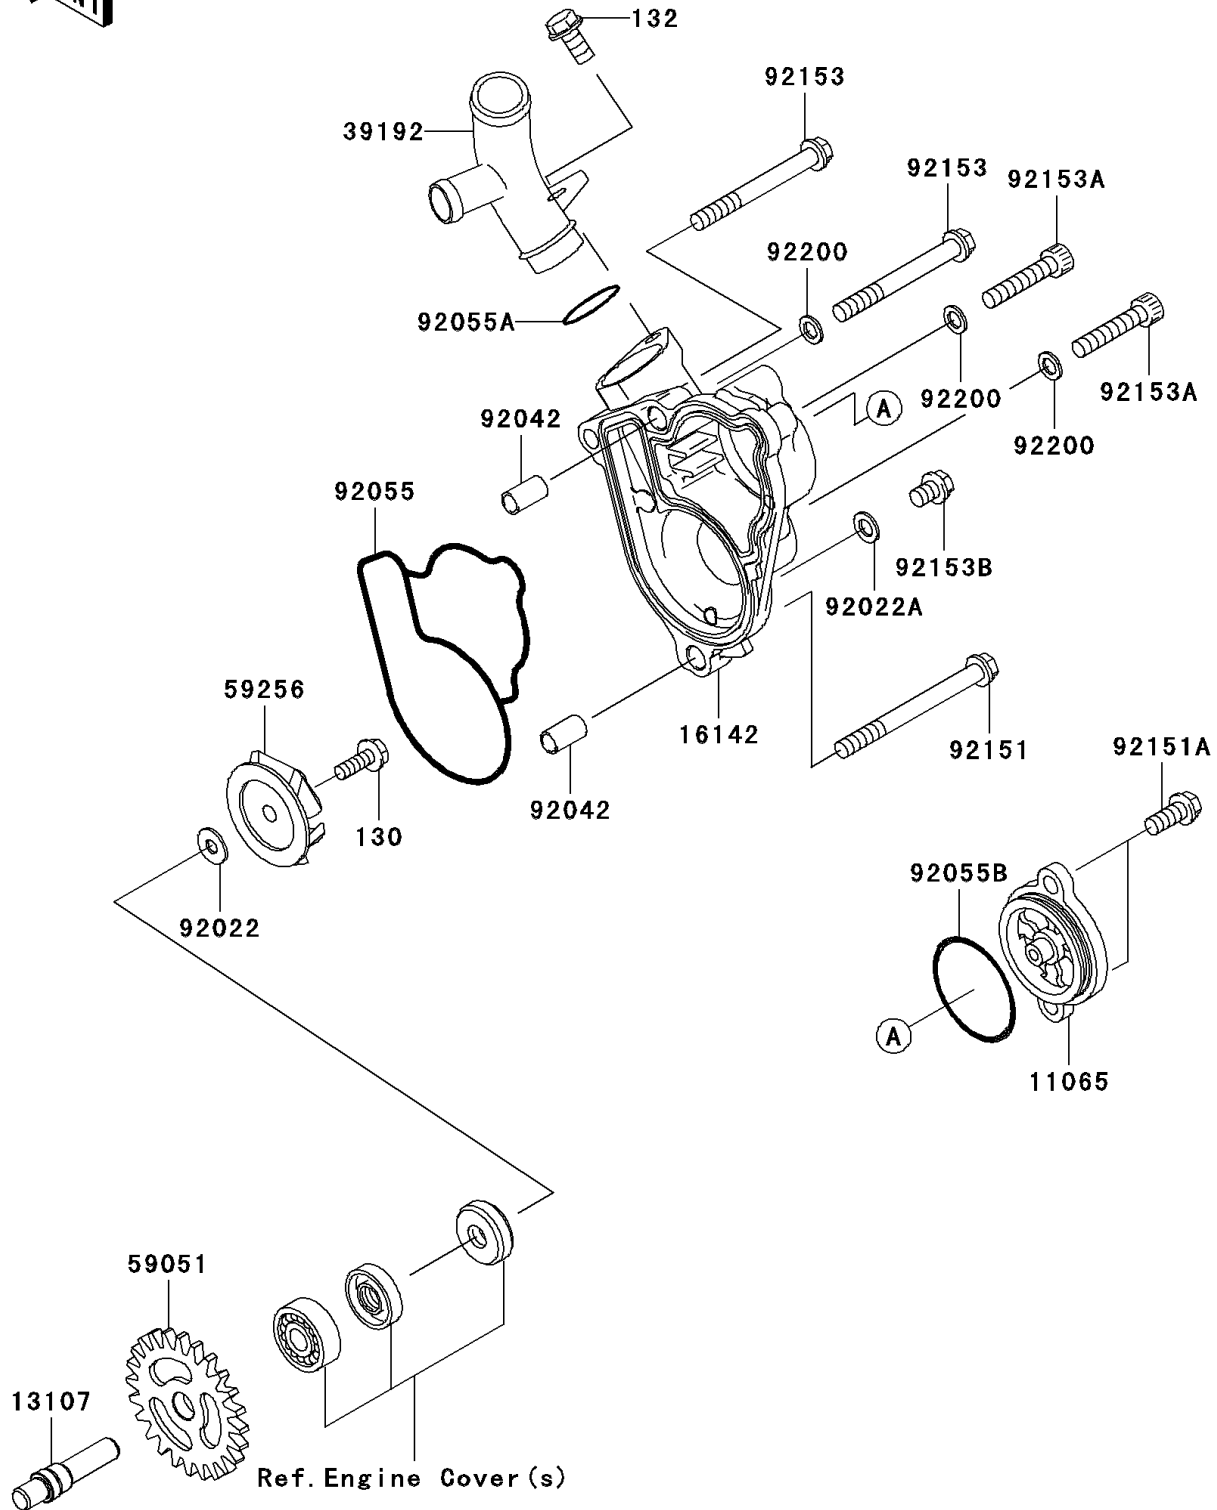

2006 KX250F PARTS DIAGRAM

Water Pump

E3031

2006 KX250F PARTS LIST

Water Pump

ITEM NAME	PART NUMBER	QUANTITY
BOLT-FLANGED,5X14 (Ref # 130)	130Z0514	1
BOLT-FLANGED-SMALL,6X12 (Ref # 132)	132L0612	1
CAP (Ref # 11065)	11065-0087	1
SHAFT,WATER PUMP (Ref # 13107)	13107-0120	1
COVER-PUMP,WATER (Ref # 16142)	16142-0020	1
PIPE-WATER (Ref # 39192)	39192-0037	1
GEAR-SPUR,WATER PUMP (Ref # 59051)	59051-0061	1
IMPELLER (Ref # 59256)	59256-1065	1
WASHER,5.2X13X1 (Ref # 92022)	92022-1380	1
WASHER,6.2X11X1 (Ref # 92022A)	92022-304	1
PIN,DOWEL,6.3X8X14 (Ref # 92042)	92042-007	2
RING-O,WATER PUMP (Ref # 92055)	92055-0010	1
RING-O,18.8X2.4 (Ref # 92055A)	92055-1308	1
RING-O,35.2X1.9 (Ref # 92055B)	92055-520	1
BOLT,6X65 (Ref # 92151)	92151-1199	1
BOLT,6X14 (Ref # 92151A)	92151-1423	2
BOLT,6X55 (Ref # 92153)	92153-0696	2
BOLT,6X30 (Ref # 92153A)	92153-0844	2
BOLT,6X8 (Ref # 92153B)	92153-0860	1
WASHER,6.1X10.0X1.0 (Ref # 92200)	92200-0190	3