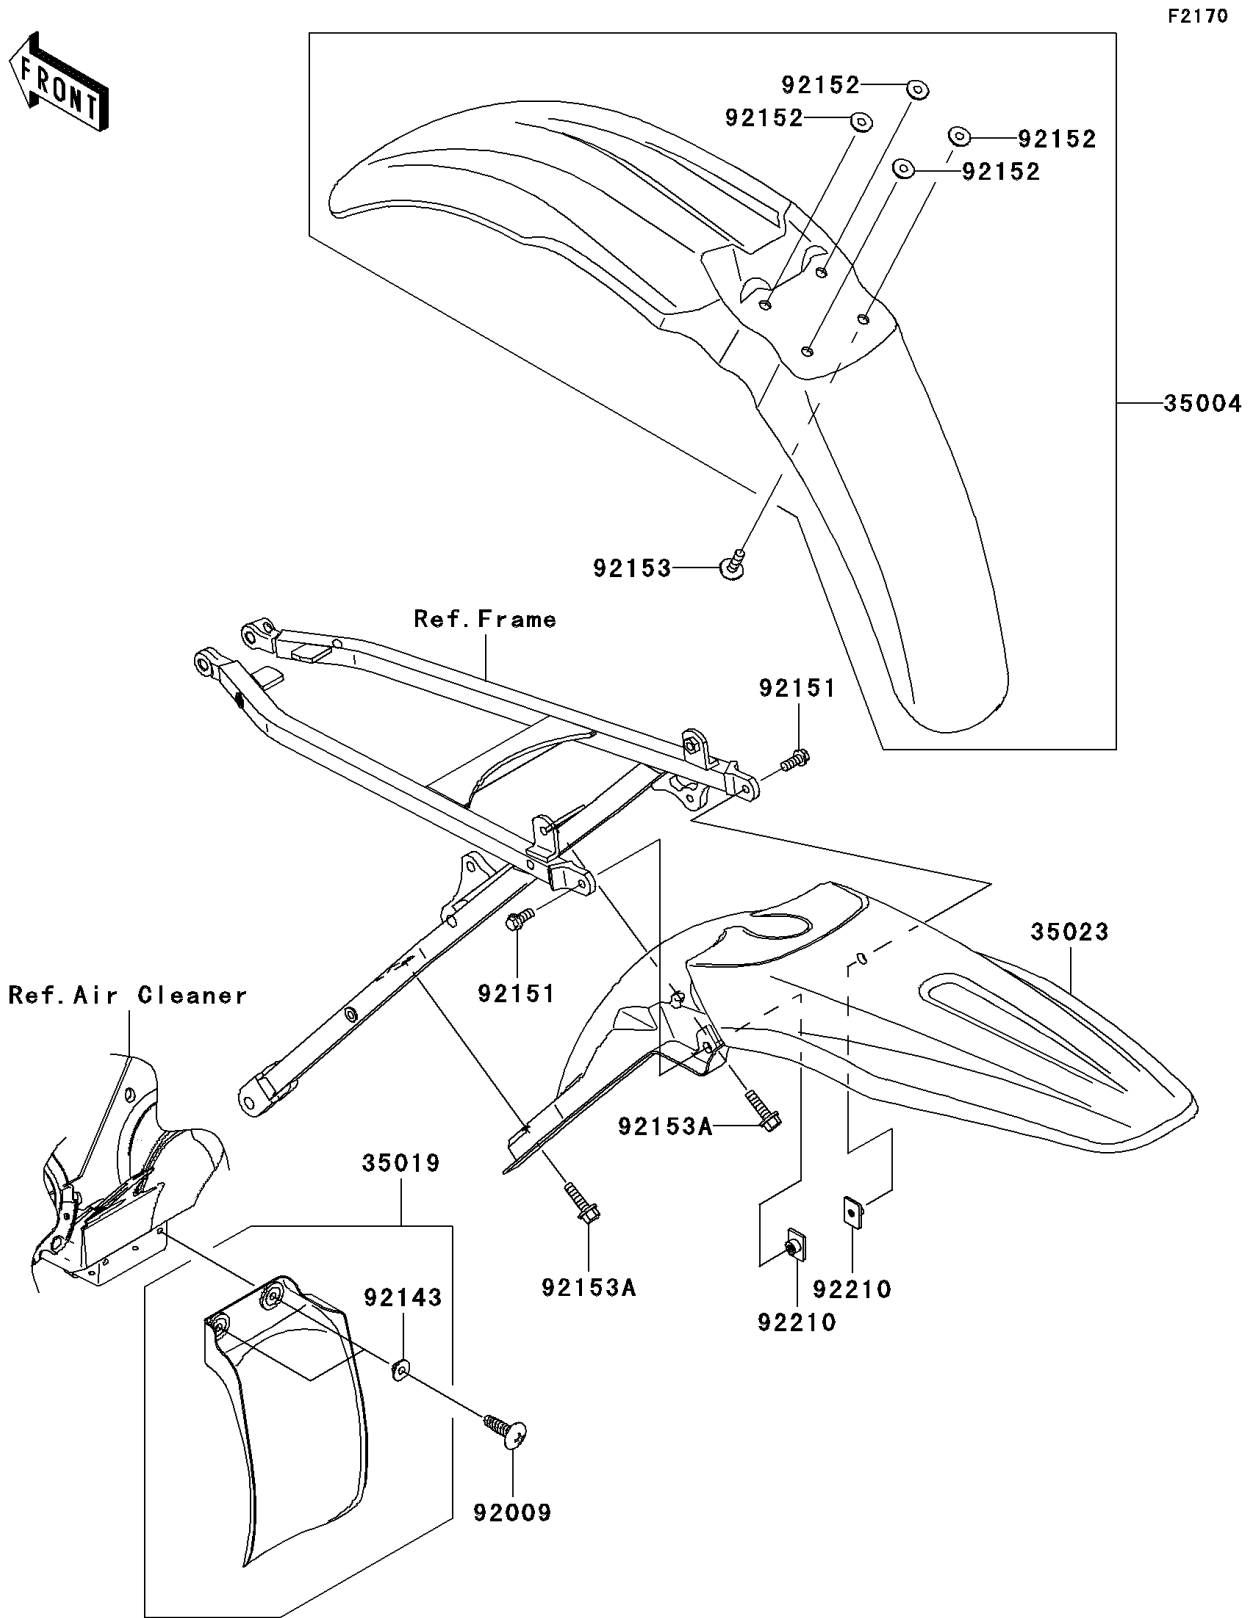

2006 KX250F PARTS DIAGRAM

Fenders

F2170

2006 KX250F PARTS LIST

Fenders

ITEM NAME	PART NUMBER	QUANTITY
FENDER-FRONT,L.GREEN (Ref # 35004)	35004-0050-290	1
FLAP,AIR FILTER (Ref # 35019)	35019-0005	1
FENDER-REAR,L.GREEN (Ref # 35023)	35023-0075-290	1
SCREW,TAPPING,5X20 (Ref # 92009)	92009-1993	2
COLLAR (Ref # 92143)	92143-1087	2
BOLT,6X14 (Ref # 92151)	92151-1423	2
COLLAR (Ref # 92152)	92152-1422	4
BOLT,6X20 (Ref # 92153)	92153-0502	4
BOLT,FLANGED,6X22 (Ref # 92153A)	92153-0950	2
NUT,PLATE,6MM (Ref # 92210)	92210-1352	2