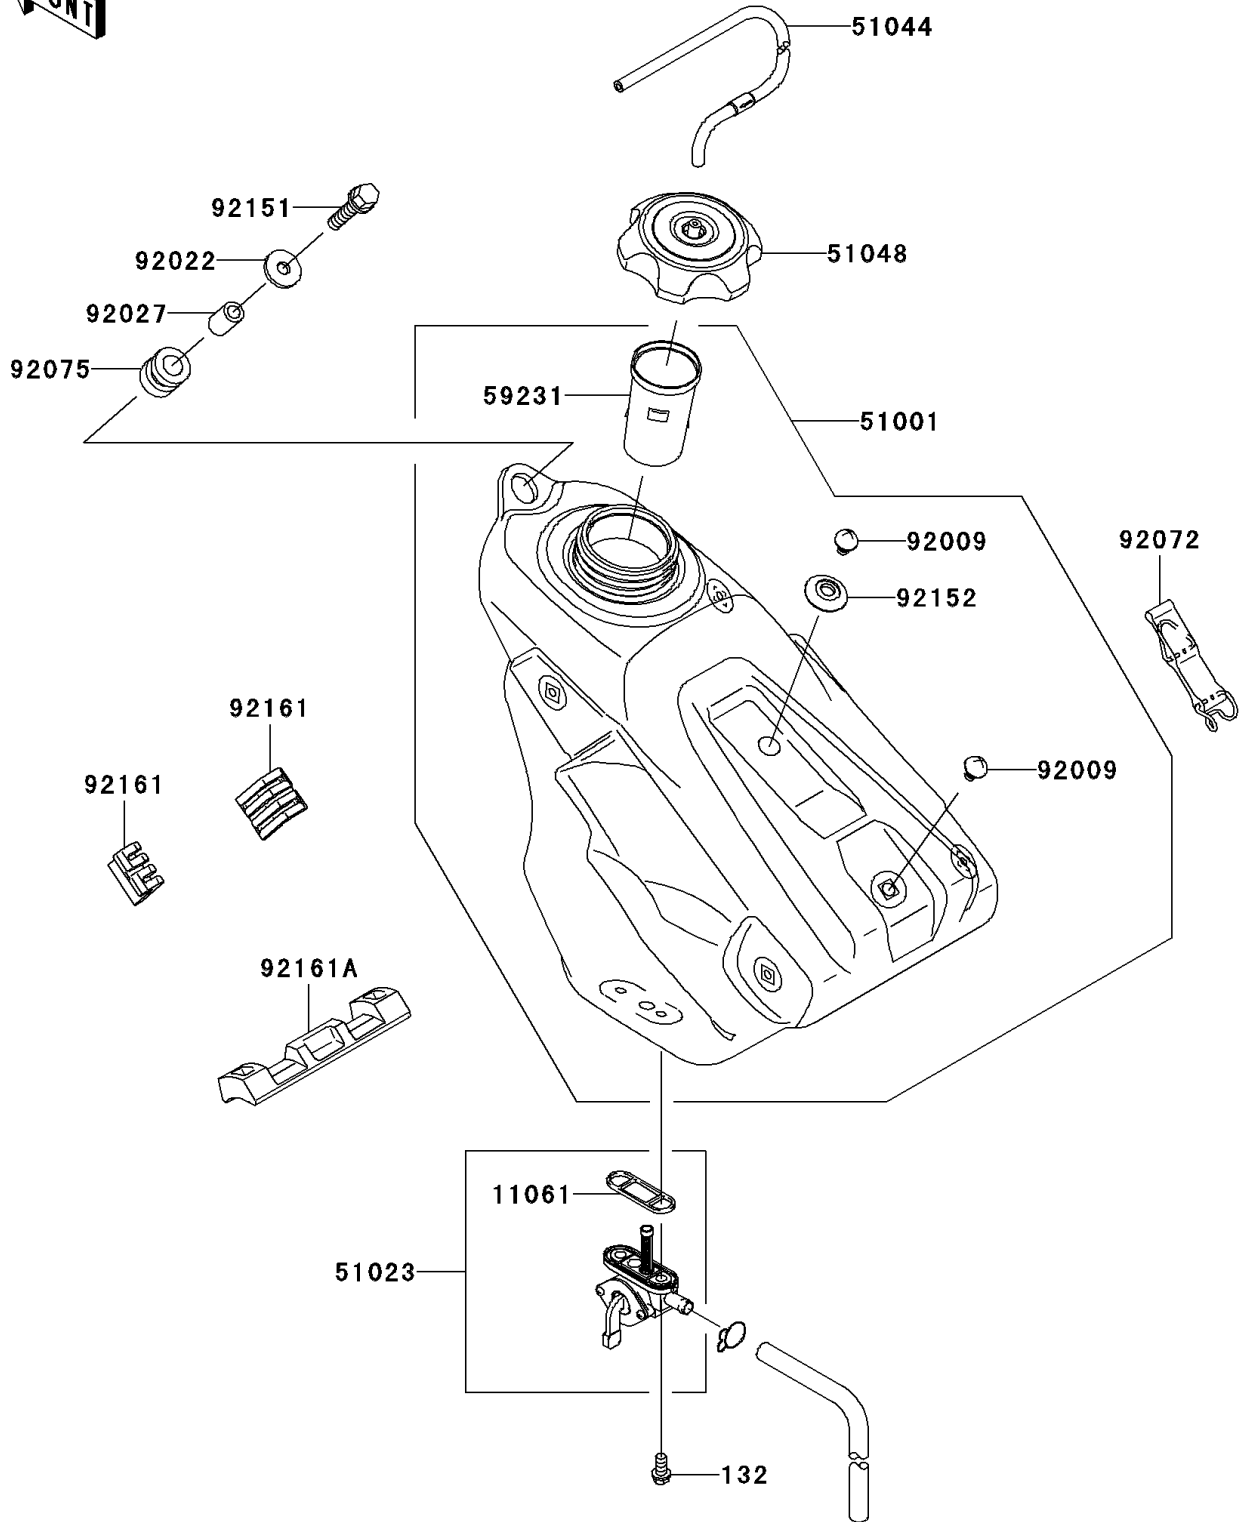

2006 KX250F PARTS DIAGRAM

Fuel Tank

F2410

2006 KX250F PARTS LIST

Fuel Tank

ITEM NAME	PART NUMBER	QUANTITY
BOLT-FLANGED-SMALL,6X12 (Ref # 132)	132L0612	2
GASKET,FUEL TAP (Ref # 11061)	11061-0181	1
TANK-COMP-FUEL,F.BLACK (Ref # 51001)	51001-0110-6Z	1
TAP-ASSY,FUEL (Ref # 51023)	51023-0016	1
TUBE-ASSY,TANK CAP (Ref # 51044)	51044-0023	1
CAP-ASSY-TANK,FUEL (Ref # 51048)	51048-0009	1
FILLER (Ref # 59231)	59231-0019	1
SCREW,6MM (Ref # 92009)	92009-1971	2
WASHER,6.5X24X2 (Ref # 92022)	92022-1690	1
COLLAR,6.8X10X14 (Ref # 92027)	92027-1966	1
BAND,FUEL TANK (Ref # 92072)	92072-0045	1
DAMPER (Ref # 92075)	92075-1787	1
BOLT,FLANGED-SMALL,6X25 (Ref # 92151)	92151-1930	1
COLLAR (Ref # 92152)	92152-1346	1
DAMPER,FUEL TANK,SIDE (Ref # 92161)	92161-0254	2
DAMPER,FUEL TANK,REAR (Ref # 92161A)	92161-0255	1