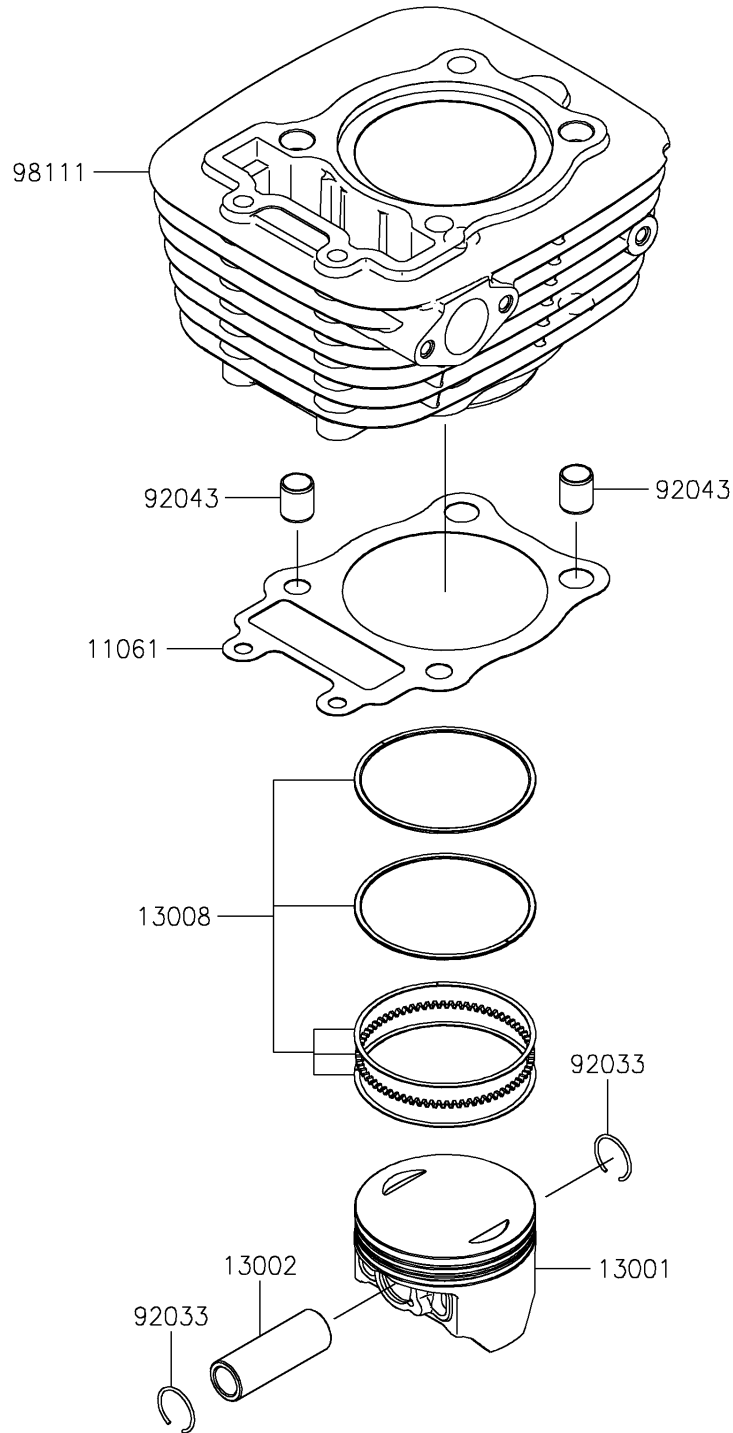

2019 W175 SE (Indonesia Only) PARTS DIAGRAM

Cylinder/Piston(s)

E1120

2019 W175 SE (Indonesia Only) PARTS LIST

Cylinder/Piston(s)

ITEM NAME	PART NUMBER	QUANTITY
GASKET,CYLINDER BASE (Ref # 11061)	11061-1239	1
PISTON-ENGINE (Ref # 13001)	13001-0789	1
PIN-PISTON (Ref # 13002)	13002-1003	1
RING-SET-PISTON (Ref # 13008)	13008-0574	1
RING-SNAP,PISTON PIN (Ref # 92033)	92033-0732	2
PIN,10.1X12X14 (Ref # 92043)	92043-0929	2
CYLINDER-COMP-ENGINE (Ref # 98111)	98111-0050	1