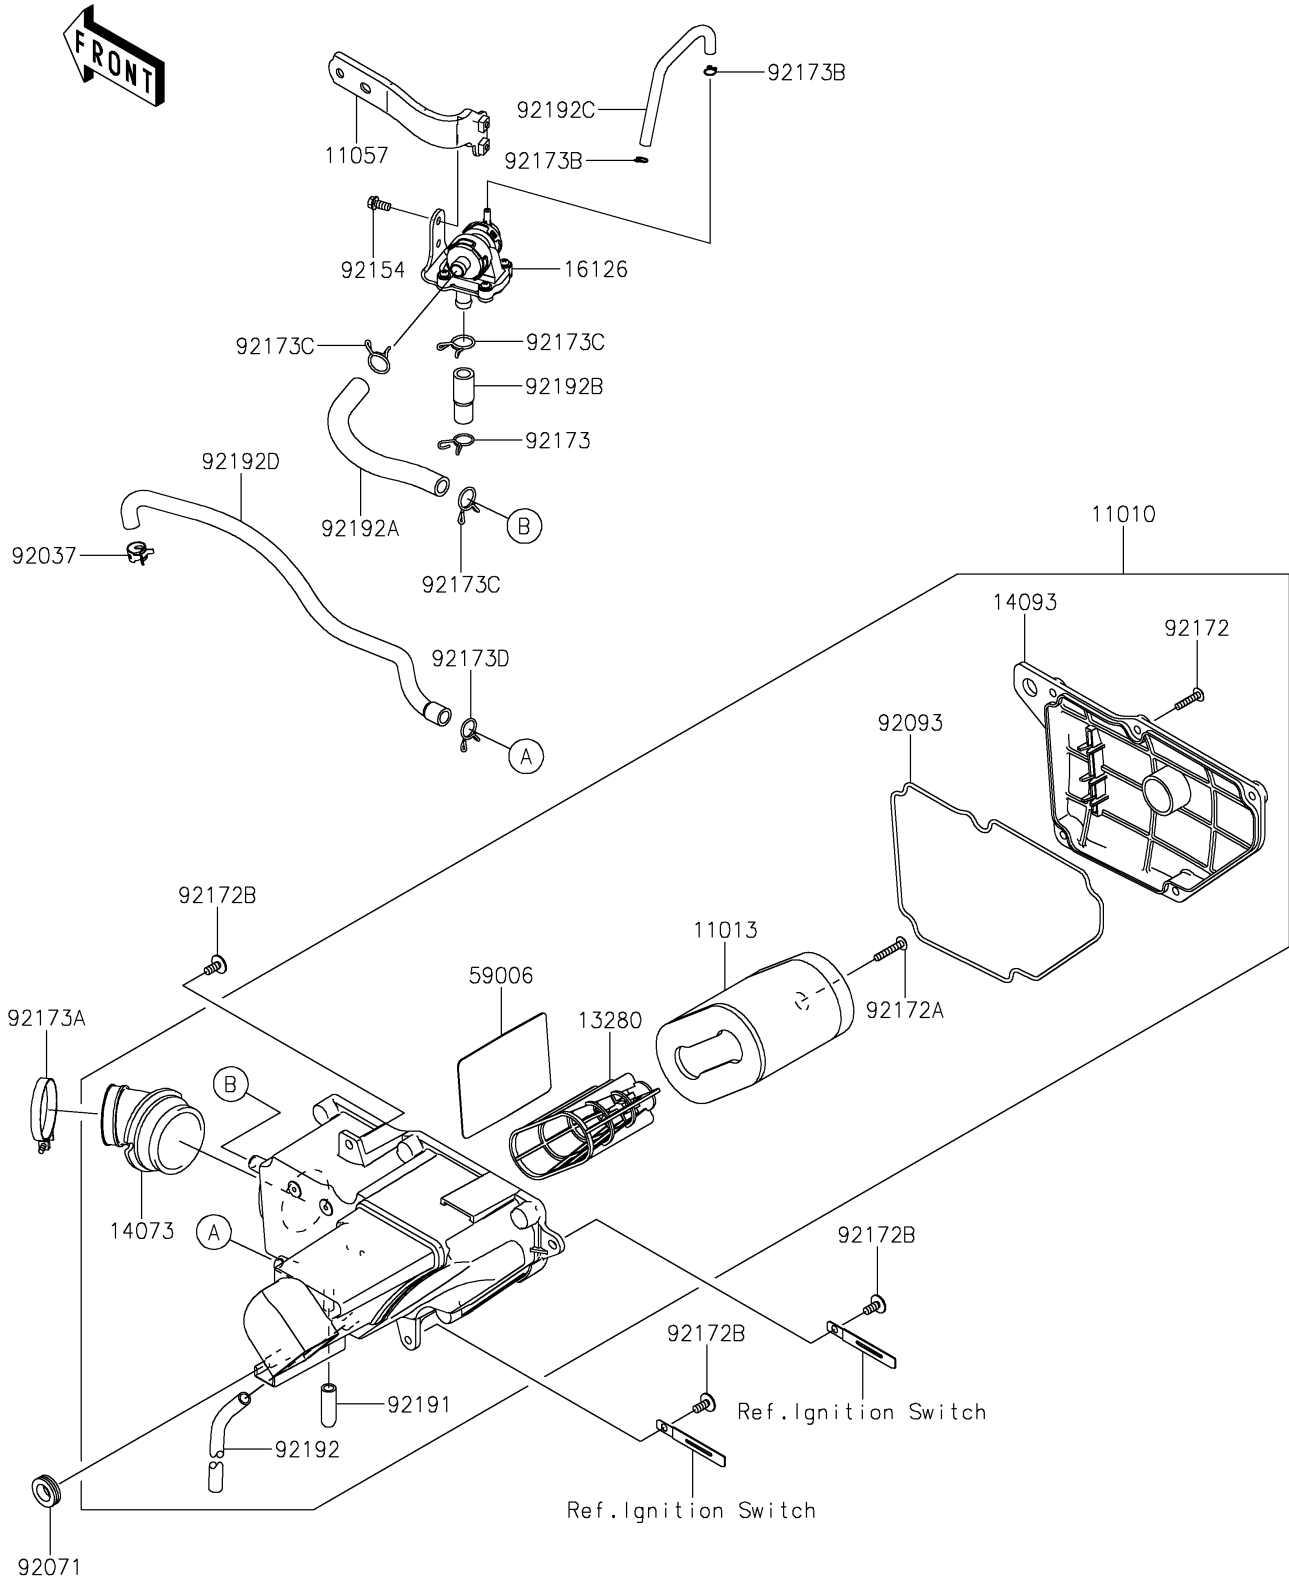

2018 W175 (Indonesia Only) PARTS DIAGRAM

Air Cleaner

E1130

2018 W175 (Indonesia Only) PARTS LIST

Air Cleaner

ITEM NAME	PART NUMBER	QUANTITY
FILTER-ASSY-AIR (Ref # 11010)	11010-0865	1
ELEMENT-AIR FILTER (Ref # 11013)	11013-1303	1
BRACKET,ASWV (Ref # 11057)	11057-0895	1
HOLDER,ELEMENT (Ref # 13280)	13280-1294	1
DUCT,CARBURETOR (Ref # 14073)	14073-1854	1
COVER,AIR FILTER CASE (Ref # 14093)	14093-0622	1
VALVE,AIR SWITCH (Ref # 16126)	16126-0742	1
ARRESTER-FLAME (Ref # 59006)	59006-1061	1
CLAMP (Ref # 92037)	92037-2082	1
GROMMET (Ref # 92071)	92071-056	1
SEAL,AIR FILTER (Ref # 92093)	92093-1589	1
BOLT,FLANGED,6X12 (Ref # 92154)	92154-3753	2
SCREW,TAPPING,5X25 (Ref # 92172)	92172-0730	5
SCREW,TAPPING,5X30 (Ref # 92172A)	92172-0731	1
SCREW,6X14 (Ref # 92172B)	92172-1197	3
CLAMP,14MM (Ref # 92173)	92173-1015	1
CLAMP (Ref # 92173A)	92173-1155	1
CLAMP (Ref # 92173B)	92173-1190	2
CLAMP (Ref # 92173C)	92173-1563	3
CLAMP,BREATHER TUBE (Ref # 92173D)	92173-1953	1
TUBE,8X12X40 (Ref # 92191)	92191-1795	1
TUBE,8X11X295 (Ref # 92192)	92192-1674	1
TUBE,ASWV-A/C (Ref # 92192A)	92192-1781	1
TUBE,ASWV-2ND PIPE (Ref # 92192B)	92192-1786	1
TUBE,ASWV-FITTING (Ref # 92192C)	92192-1796	1
TUBE,BREATHER (Ref # 92192D)	92192-1820	1