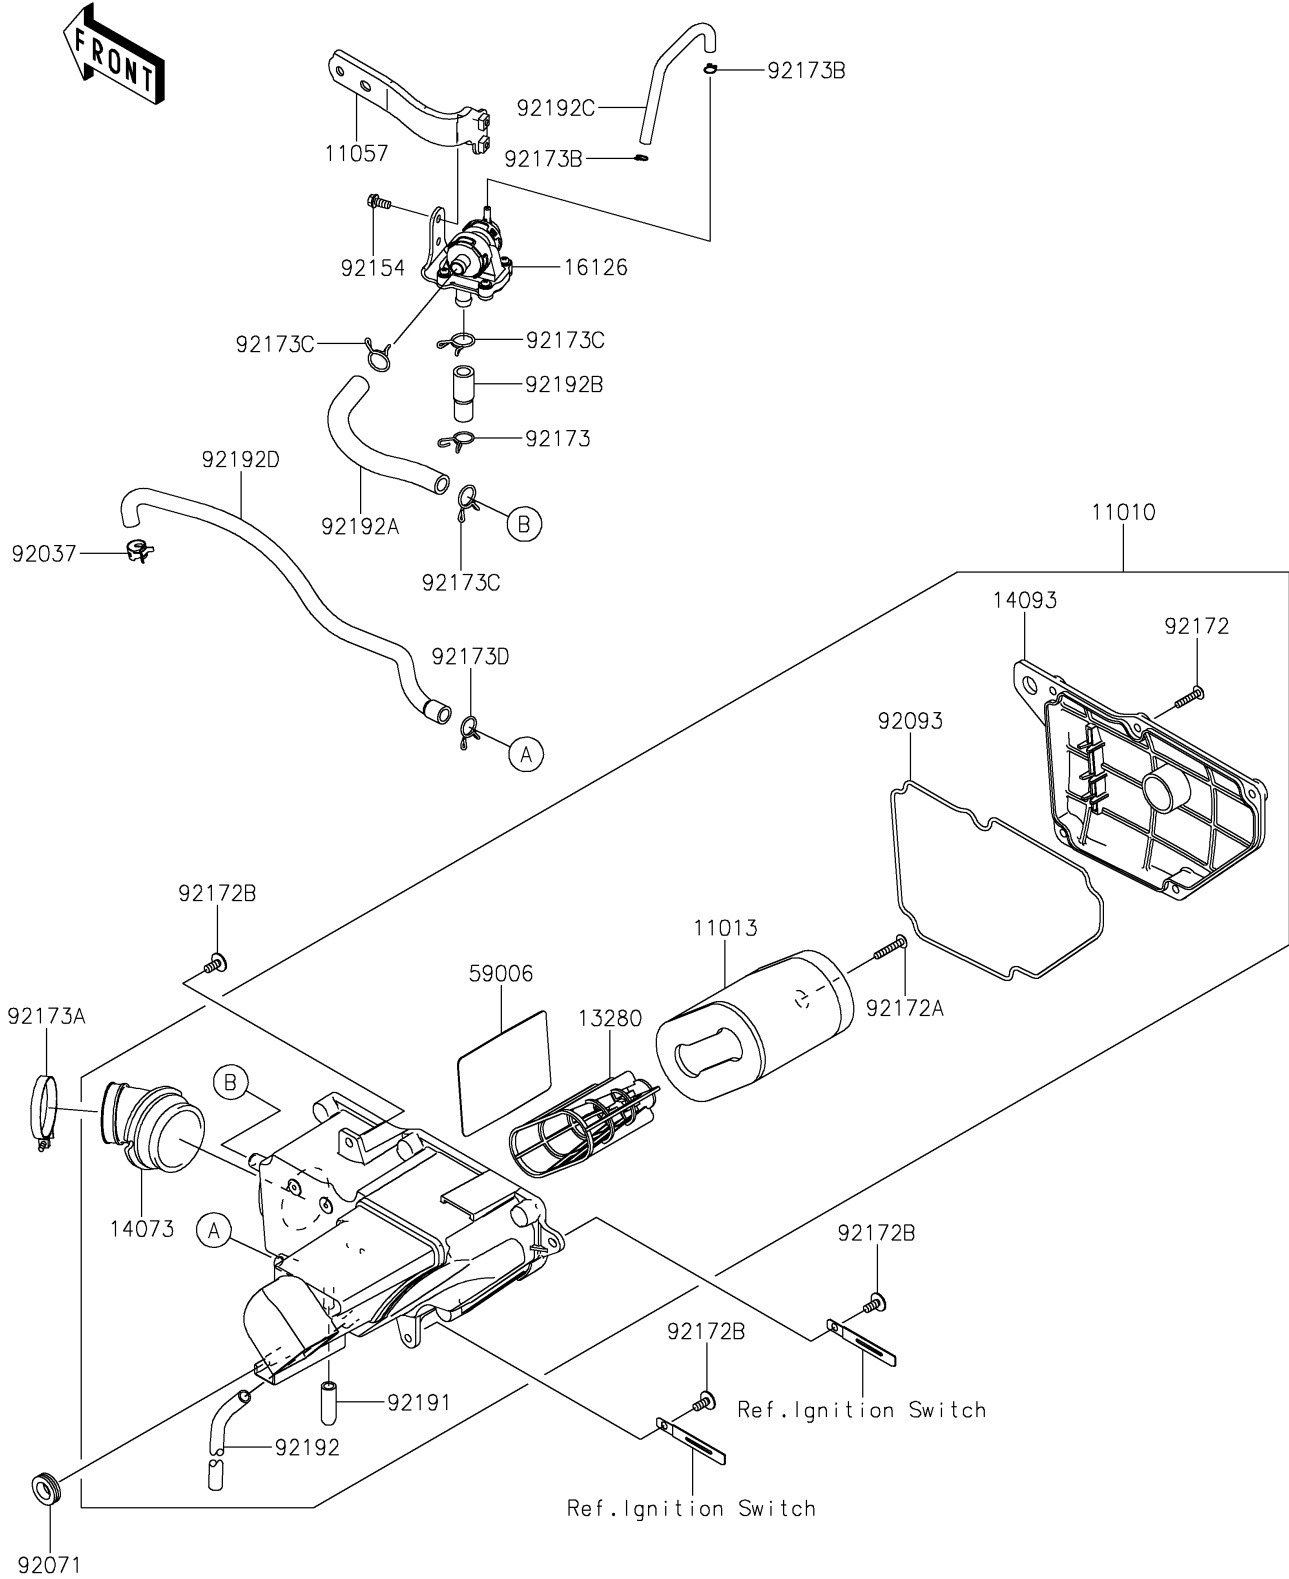

# 2018 W175 SE (Indonesia Only) PARTS DIAGRAM

Air Cleaner

E1130

## 2018 W175 SE (Indonesia Only) PARTS LIST

### Air Cleaner

ITEM NAME	PART NUMBER	QUANTITY
FILTER-ASSY-AIR (Ref # 11010)	11010-0865	1
ELEMENT-AIR FILTER (Ref # 11013)	11013-1303	1
BRACKET,ASWV (Ref # 11057)	11057-0895	1
HOLDER,ELEMENT (Ref # 13280)	13280-1294	1
DUCT,CARBURETOR (Ref # 14073)	14073-1854	1
COVER,AIR FILTER CASE (Ref # 14093)	14093-0622	1
VALVE,AIR SWITCH (Ref # 16126)	16126-0742	1
ARRESTER-FLAME (Ref # 59006)	59006-1061	1
CLAMP (Ref # 92037)	92037-2082	1
GROMMET (Ref # 92071)	92071-056	1
SEAL,AIR FILTER (Ref # 92093)	92093-1589	1
BOLT,FLANGED,6X12 (Ref # 92154)	92154-3753	2
SCREW,TAPPING,5X25 (Ref # 92172)	92172-0730	5
SCREW,TAPPING,5X30 (Ref # 92172A)	92172-0731	1
SCREW,6X14 (Ref # 92172B)	92172-1197	3
CLAMP,14MM (Ref # 92173)	92173-1015	1
CLAMP (Ref # 92173A)	92173-1155	1
CLAMP (Ref # 92173B)	92173-1190	2
CLAMP (Ref # 92173C)	92173-1563	3
CLAMP,BREATHER TUBE (Ref # 92173D)	92173-1953	1
TUBE,8X12X40 (Ref # 92191)	92191-1795	1
TUBE,8X11X295 (Ref # 92192)	92192-1674	1
TUBE,ASWV-A/C (Ref # 92192A)	92192-1781	1
TUBE,ASWV-2ND PIPE (Ref # 92192B)	92192-1786	1
TUBE,ASWV-FITTING (Ref # 92192C)	92192-1796	1
TUBE,BREATHER (Ref # 92192D)	92192-1820	1